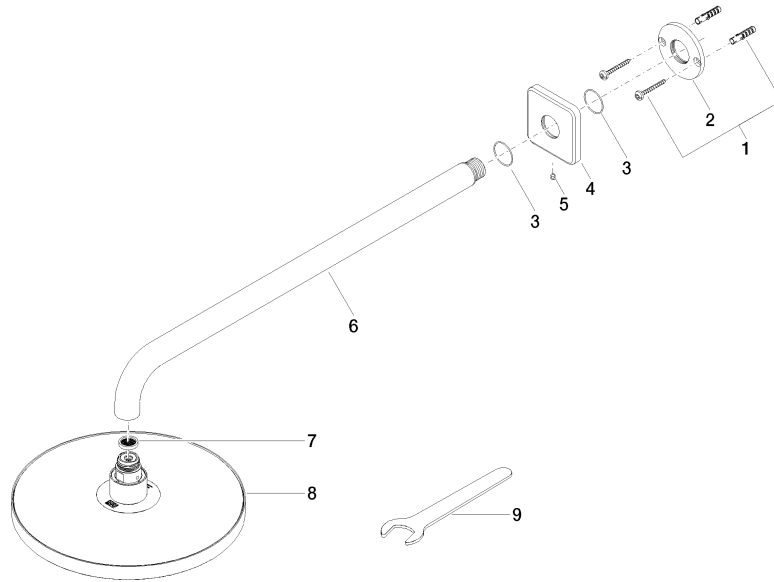

Rain shower with wall fixing FlowReduce 220 mm - Brushed Light Gold

IMO

28 648 670

Fits: IMO, CYO

- 450mm projection
- rain shower Ø 220 mm
- rain flow
- max. flow 7 l/min
- Function from: 6 l/min
- rosette 65 x 65 mm
- 1/2" connection
- with anti-scale system
- quick clearing
- This product can help a building meet the requirements of Green Building Rating Systems, e.g. LEED®, BREEAM®, DGNB

28 648 670

mm [inches]

Flow rate chart

Codes & Standards

DIN 4109

ISO 3822

Ü-Zeichen

Rain shower with wall fixing FlowReduce 220 mm - Brushed Light Gold

IMO

28 648 670

Certificates

LGA_38

28 648 670

Product version from 4/1/2024

Parts for other finishes can be found here: [Chrome](#)

Rain shower with wall fixing FlowReduce 220 mm - Brushed Light Gold

IMO

28 648 670

Spare parts list

Product version from 4/1/2024

No.	Item Number	Name	Quantity used	Delivery time
	04 30 31 032 00 90	fixing set	9	2