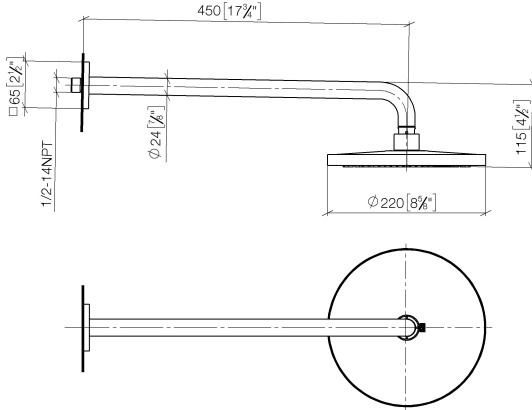

Rain shower with wall fixing FlowReduce 220 mm - Brushed Light Gold

IMO

28 648 670

Fits: IMO, CYO

- 450mm projection
- rain shower Ø 220 mm
- rain flow
- max. flow 7 l/min
- Function from: 6 l/min
- rosette 65 x 65 mm
- 1/2" connection
- with anti-scale system
- quick clearing
- This product can help a building meet the requirements of Green Building Rating Systems, e.g. LEED®, BREEAM®, DGNB

	Brushed Light Gold	28 648 670-27
	Chrome	28 648 670-00
	Brushed Platinum	28 648 670-06
	Platinum	28 648 670-08
	Dark Chrome	28 648 670-19
	Brushed Durabronze (23kt Gold)	28 648 670-28
	Matte Black	28 648 670-33
	Brushed Champagne (22kt Gold)	28 648 670-46
	Champagne (22kt Gold)	28 648 670-47
	Brushed Chrome	28 648 670-93
	Brushed Dark Platinum	28 648 670-99

28 648 670

mm [inches]

Flow rate chart

Codes & Standards

DIN 4109

ISO 3822

Ü-Zeichen

Rain shower with wall fixing FlowReduce 220 mm - Brushed Light Gold

IMO

28 648 670

Certificates

LGA_38

28 648 670

Product version from 4/1/2024

Parts for other finishes can be found here: [Chrome](#)

Rain shower with wall fixing FlowReduce 220 mm - Brushed Light Gold