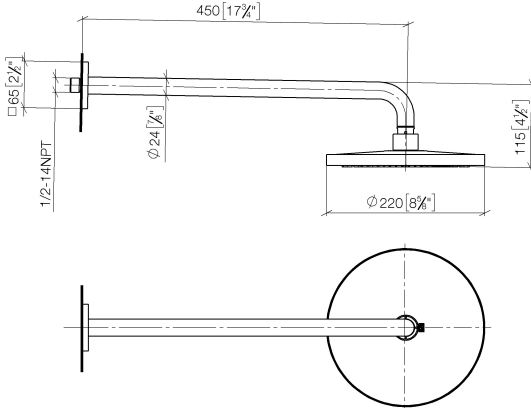

Rain shower with wall fixing FlowReduce 220 mm - Brushed Durabronz (23kt Gold)

IMO

28 648 670

Fits: IMO, CYO

- 450mm projection
- rain shower Ø 220 mm
- rain flow
- max. flow 7 l/min
- Function from: 6 l/min
- rosette 65 x 65 mm
- 1/2" connection
- with anti-scale system
- quick clearing
- This product can help a building meet the requirements of Green Building Rating Systems, e.g. LEED®, BREEAM®, DGNB

**Rain shower with wall fixing FlowReduce 220 mm - Brushed Durabronz (23kt Gold)**

28 648 670  
mm [inches]

**Flow rate chart**

**Codes & Standards**

DIN 4109

ISO 3822

Ü-Zeichen

Rain shower with wall fixing FlowReduce 220 mm - Brushed Durabronz (23kt Gold)

---

IMO

28 648 670  
Certificates

---

LGA\_38

Rain shower with wall fixing FlowReduce 220 mm - Brushed Durabross (23kt Gold)

28 648 670

**Product version from 4/1/2024**

#### Product version from 4/1/2024

No.	Item Number	Name	Quantity used	Delivery time
	04 30 31 032 00 90	fixing set	9	2