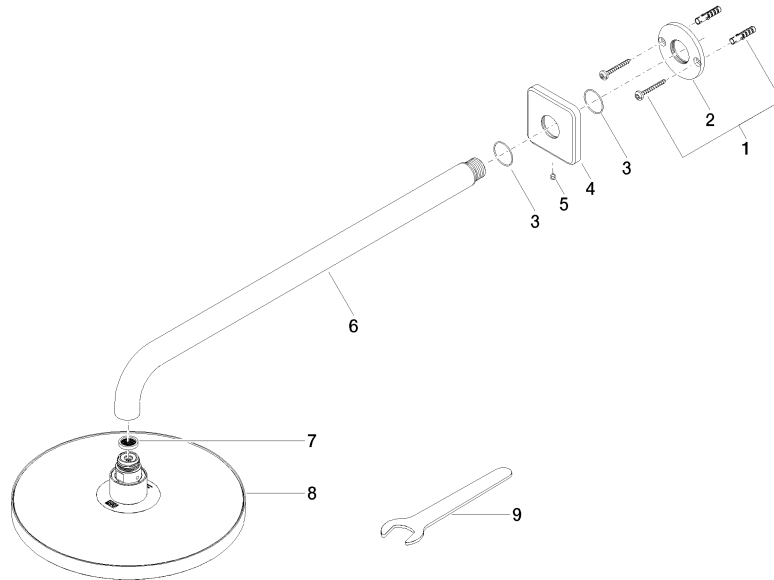

Rain shower with wall fixing FlowReduce 220 mm - Brushed Durabross (23kt Gold)

28 648 670

Product version from 4/1/2024

Parts for other finishes can be found here: [Chrome](#)