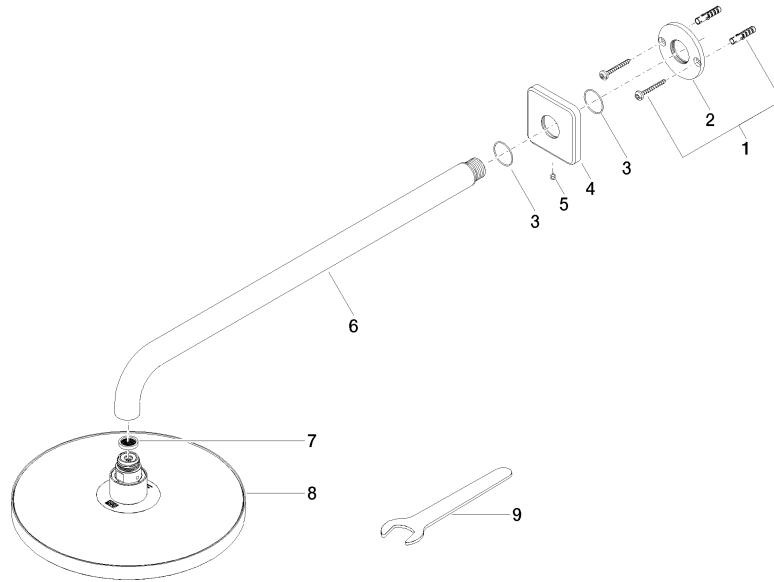

Rain shower with wall fixing FlowReduce 220 mm - Brushed Champagne (22kt Gold)

IMO

28 648 670

Fits: IMO, CYO

- 450mm projection
- rain shower Ø 220 mm
- rain flow
- max. flow 7 l/min
- Function from: 6 l/min
- rosette 65 x 65 mm
- 1/2" connection
- with anti-scale system
- quick clearing
- This product can help a building meet the requirements of Green Building Rating Systems, e.g. LEED®, BREEAM®, DGNB

**Rain shower with wall fixing FlowReduce 220 mm - Brushed Champagne (22kt Gold)**

IMO

28 648 670  
mm [inches]

**Flow rate chart**

**Codes & Standards**

DIN 4109

ISO 3822

Ü-Zeichen

Rain shower with wall fixing FlowReduce 220 mm - Brushed Champagne (22kt Gold)

---

IMO

28 648 670

Certificates

---

LGA\_38

Rain shower with wall fixing FlowReduce 220 mm - Brushed Champagne (22kt Gold)

IMO

28 648 670

**Product version from 4/1/2024**

Parts for other finishes can be found here: [Chrome](#)

Rain shower with wall fixing FlowReduce 220 mm - Brushed Champagne (22kt Gold)

IMO

28 648 670