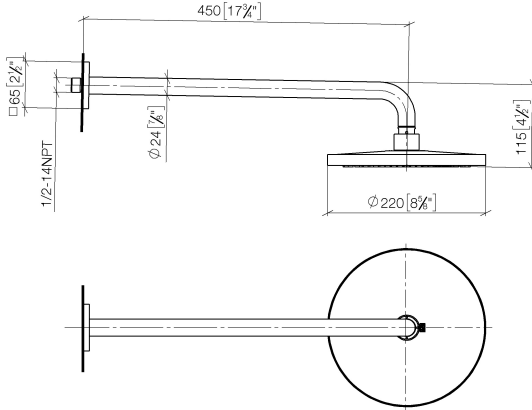

Rain shower with wall fixing FlowReduce 220 mm - Brushed Champagne (22kt Gold)

IMO

28 648 670

Fits: IMO, CYO

- 450mm projection
- rain shower Ø 220 mm
- rain flow
- max. flow 7 l/min
- Function from: 6 l/min
- rosette 65 x 65 mm
- 1/2" connection
- with anti-scale system
- quick clearing
- This product can help a building meet the requirements of Green Building Rating Systems, e.g. LEED®, BREEAM®, DGNB

**Rain shower with wall fixing FlowReduce 220 mm - Brushed Champagne (22kt Gold)**

IMO

28 648 670  
mm [inches]

**Flow rate chart**

**Codes & Standards**

DIN 4109

ISO 3822

Ü-Zeichen

Rain shower with wall fixing FlowReduce 220 mm - Brushed Champagne (22kt Gold)

---

IMO

28 648 670

Certificates

---

LGA\_38

Rain shower with wall fixing FlowReduce 220 mm - Brushed Champagne (22kt Gold)

#### Product version from 4/1/2024

No.	Item Number	Name	Quantity used	Delivery time
	04 30 31 032 00 90	fixing set	9	2