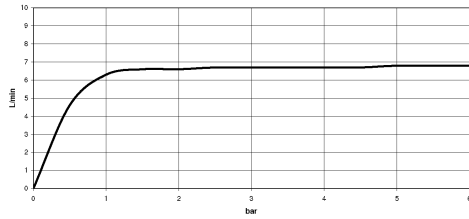

Rain shower with wall fixing FlowReduce 220 mm - Brushed Champagne (22kt Gold)

IMO

28 648 670

Fits: IMO, CYO

- 450mm projection
- rain shower Ø 220 mm
- rain flow
- max. flow 7 l/min
- Function from: 6 l/min
- rosette 65 x 65 mm
- 1/2" connection
- with anti-scale system
- quick clearing
- This product can help a building meet the requirements of Green Building Rating Systems, e.g. LEED®, BREEAM®, DGNB

**Rain shower with wall fixing FlowReduce 220 mm - Brushed Champagne (22kt Gold)**

IMO

28 648 670  
mm [inches]

**Flow rate chart**

**Codes & Standards**

DIN 4109

ISO 3822

Ü-Zeichen