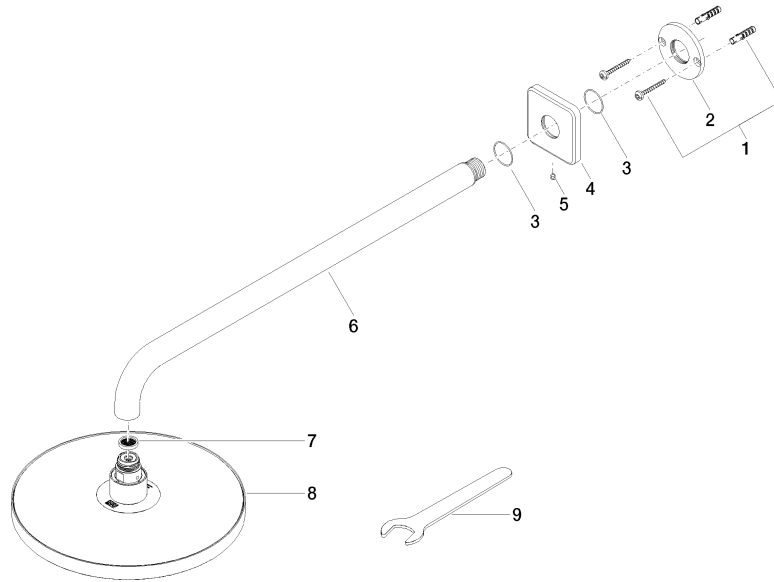

Rain shower with wall fixing FlowReduce 220 mm - Brushed Dark Platinum

IMO

28 648 670

Fits: IMO, CYO

- 450mm projection
- rain shower Ø 220 mm
- rain flow
- max. flow 7 l/min
- Function from: 6 l/min
- rosette 65 x 65 mm
- 1/2" connection
- with anti-scale system
- quick clearing
- This product can help a building meet the requirements of Green Building Rating Systems, e.g. LEED®, BREEAM®, DGNB

28 648 670

mm [inches]

Flow rate chart

Codes & Standards

DIN 4109

ISO 3822

Ü-Zeichen

Rain shower with wall fixing FlowReduce 220 mm - Brushed Dark Platinum

IMO

28 648 670

Certificates

LGA_38

28 648 670

Product version from 4/1/2024

Parts for other finishes can be found here: [Chrome](#)

Rain shower with wall fixing FlowReduce 220 mm - Brushed Dark Platinum

IMO

28 648 670

Spare parts list

Product version from 4/1/2024

No.	Item Number	Name	Quantity used	Delivery time
	04 30 31 032 00 90	fixing set	9	2