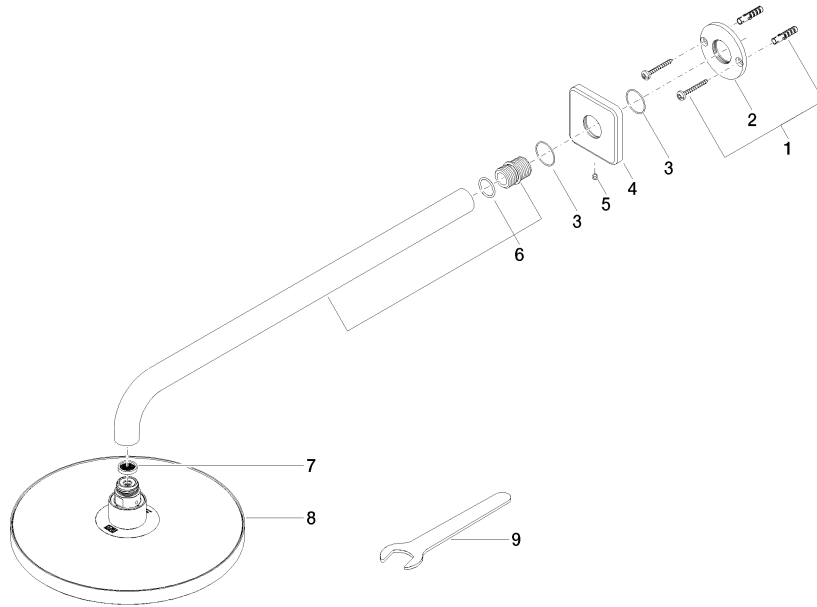

28 649 670

Product version from 3/13/2017