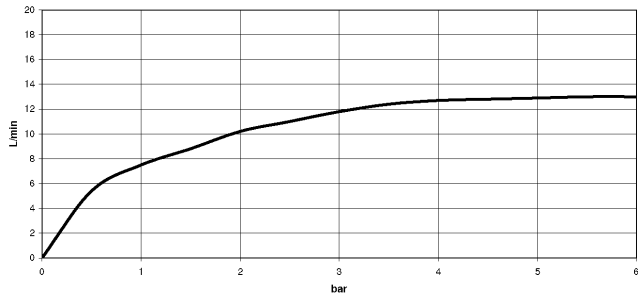

Flow rate chart

Codes & Standards

DIN 4109

ISO 3822

Ü-Zeichen