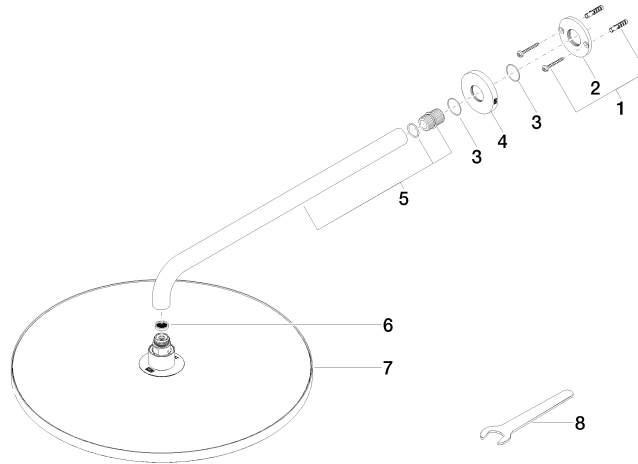

Rain shower with wall fixing FlowReduce 400 mm - Matte Black

28 658 970 Product version from 4/1/2024

- 450mm projection
- rain shower Ø 400 mm
- PURE RAIN, max. flow rate 12 l/min (at 3 bar)
- Function from: 12 l/min
- rosette Ø 60 mm
- 1/2" connection
- with anti-scale system
- This product can help a building meet the requirements of Green Building Rating Systems, e.g. LEED®, BREEAM®, DGNB

Rain shower with wall fixing FlowReduce 400 mm - Matte Black

28 658 970 Product version from 4/1/2024

Flow rate chart

Codes & Standards

DIN 4109

ISO 3822

Ü-Zeichen

Rain shower with wall fixing FlowReduce 400 mm - Matte Black

28 658 970 Product version from 4/1/2024

Certificates

LGA_38

Rain shower with wall fixing FlowReduce 400 mm - Matte Black

28 658 970 Product version from 4/1/2024

Parts for other finishes can be found here: [Chrome](#)

Spare parts list

No.	Item Number	Name	Quantity used	Delivery time
1	04 30 31 032 00 90	fixing set	1	2
2	09 17 20 120 90	holder	1	2
3	09 14 10 150 90	seal	2	2
4	09 27 97 015-33	rosette	1	30
5	90 11 03 070 00-33	pipe	1	30
6	09 23 01 075 90	insert	1	2
7	90 12 05 090 20-33	shower	1	30
8	90 30 09 069 00 90	key	1	2