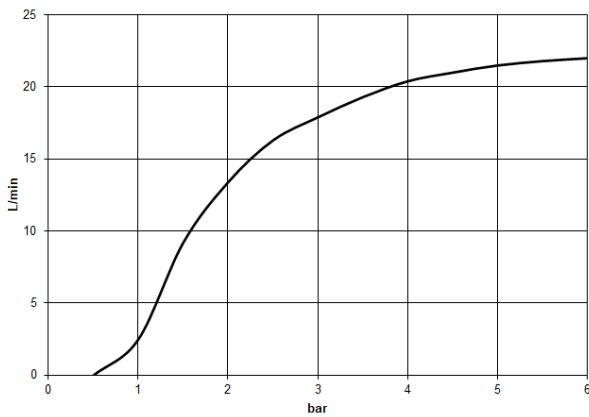

Rain shower with wall fixing 400 mm - Brushed Platinum

TARA

28 659 970

- 450mm projection
- rain shower Ø 400 mm
- PURE RAIN, max. flow rate 20 l/min (at 3 bar)
- Function from: 12 l/min
- rosette Ø 60 mm
- 1/2" connection
- with anti-scale system
- WRAS 2212012

Recommended miscellaneous

Concealed wall elbow -

35 085 970 90

- max. recess depth 163 mm
- min. recess depth 90 mm

28 659 970

Flow rate chart

Codes & Standards

DIN 4109