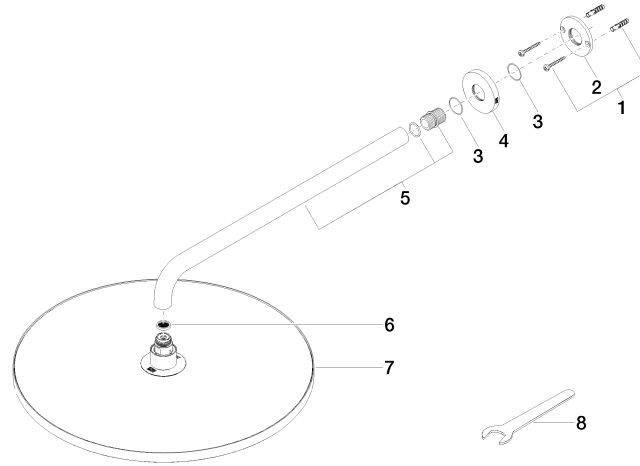

Rain shower with wall fixing 400 mm - Brushed Platinum

TARA

28 659 970

- 450mm projection
- rain shower Ø 400 mm
- PURE RAIN, max. flow rate 20 l/min (at 3 bar)
- Function from: 12 l/min
- rosette Ø 60 mm
- 1/2" connection
- with anti-scale system
- WRAS 2212012

EN 1112

ISO 3822

Scottish Water
Byelaws

UK Water Supply
Regulations

Ü-Zeichen

Rain shower with wall fixing 400 mm - Brushed Platinum

TARA

28 659 970

Certificates

LGA_29

DVGW_DW-
6517DN0

LGA_29

WRAS_2212

28 659 970

Product version from 3/13/2017

Rain shower with wall fixing 400 mm - Brushed Platinum

TARA

28 659 970

Spare parts list

Product version from 3/13/2017

No.	Item Number	Name	Quantity used	Delivery time
	04 30 31 032 00 90	fixing set	9	2