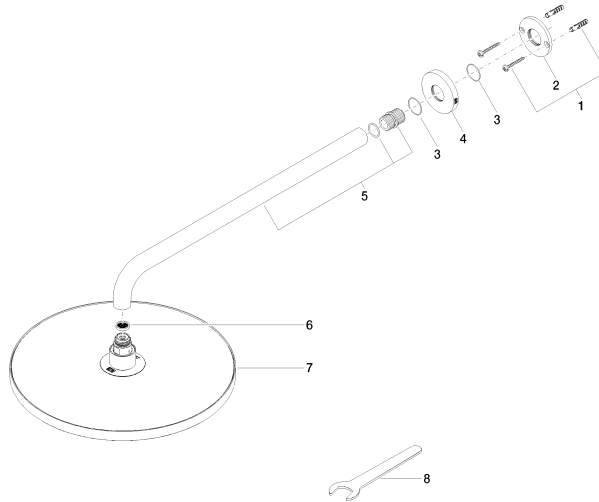

Rain shower with wall fixing FlowReduce 300 mm - Platinum

TARA

28 678 970

Fits: TARA, LISSÉ, VAIA, META

- 450mm projection
- rain shower Ø 300 mm
- PURE RAIN, max. flow rate 9 l/min (at 3 bar)
- Function from: 7 l/min
- rosette Ø 60 mm
- 1/2" connection
- with anti-scale system
- quick clearing
- This product can help a building meet the requirements of Green Building Rating Systems, e.g. LEED®, BREEAM®, DGNB

28 678 970

mm [inches]

Flow rate chart

Codes & Standards

DIN 4109

ISO 3822

Ü-Zeichen

Rain shower with wall fixing FlowReduce 300 mm - Platinum

TARA

28 678 970

Certificates

LGA_29

28 678 970

Product version from 4/1/2024

Parts for other
finishes can be found
here: [Chrome](#)

Rain shower with wall fixing FlowReduce 300 mm - Platinum

TARA

28 678 970

Spare parts list

Product version from 4/1/2024

No.	Item Number	Name	Quantity used	Delivery time
	04 30 31 032 00 90	fixing set	9	2