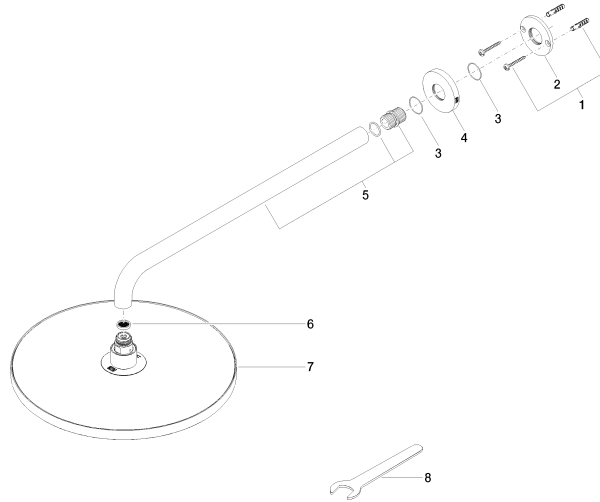

28 678 970

Parts for other finishes can be found here: [Chrome](#)