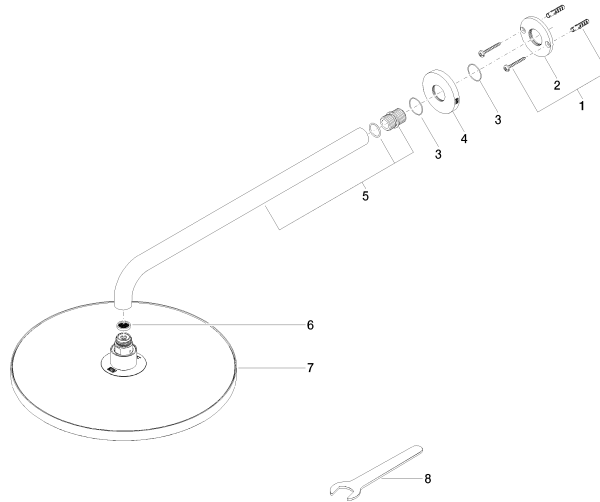

Rain shower with wall fixing FlowReduce 300 mm - Brushed Champagne (22kt Gold)

TARA

28 678 970

- 450mm projection
- rain shower Ø 300 mm
- PURE RAIN, max. flow rate 9 l/min (at 3 bar)
- Function from: 7 l/min
- rosette Ø 60 mm
- 1/2" connection
- with anti-scale system
- quick clearing
- This product can help a building meet the requirements of Green Building Rating Systems, e.g. LEED®, BREEAM®, DGNB

Rain shower with wall fixing FlowReduce 300 mm - Brushed Champagne (22kt Gold)

TARA

28 678 970
Certificates

LGA_29

Rain shower with wall fixing FlowReduce 300 mm - Brushed Champagne (22kt Gold)

TARA

28 678 970

Product version from 4/1/2024

Parts for other finishes can be found here: [Chrome](#)

Rain shower with wall fixing FlowReduce 300 mm - Brushed Champagne (22kt Gold)

TARA

28 678 970

Spare parts list

Product version from 4/1/2024

No.	Item Number	Name	Quantity used	Delivery time
	04 30 31 032 00 90	fixing set	9	2