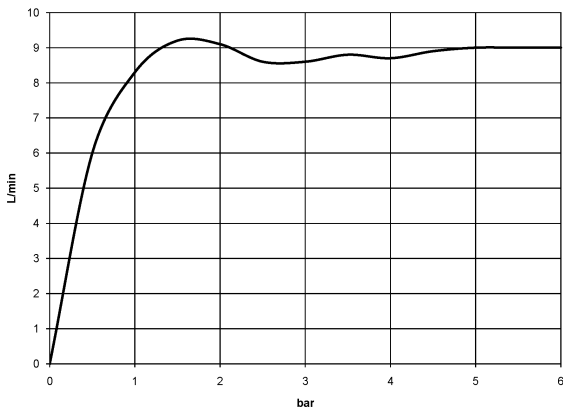

Rain shower with wall fixing FlowReduce 300 mm - Brushed Dark Platinum

TARA

28 678 970

Fits: TARA, LISSÉ, VAIA, META

- 450mm projection
- rain shower Ø 300 mm
- PURE RAIN, max. flow rate 9 l/min (at 3 bar)
- Function from: 7 l/min
- rosette Ø 60 mm
- 1/2" connection
- with anti-scale system
- quick clearing
- This product can help a building meet the requirements of Green Building Rating Systems, e.g. LEED®, BREEAM®, DGNB

| | | |
|--|--------------------------------|---------------|
|  | Brushed Dark Platinum | 28 678 970-99 |
|  | Chrome | 28 678 970-00 |
|  | Brushed Platinum | 28 678 970-06 |
|  | Platinum | 28 678 970-08 |
|  | Dark Chrome | 28 678 970-19 |
|  | Light Gold | 28 678 970-26 |
|  | Brushed Light Gold | 28 678 970-27 |
|  | Brushed Durabronze (23kt Gold) | 28 678 970-28 |
|  | Matte Black | 28 678 970-33 |
|  | Brushed Bronze | 28 678 970-42 |
|  | Brushed Champagne (22kt Gold) | 28 678 970-46 |
|  | Champagne (22kt Gold) | 28 678 970-47 |
|  | Brushed Chrome | 28 678 970-93 |

28 678 970

mm [inches]

Flow rate chart

Codes & Standards

DIN 4109

ISO 3822

Ü-Zeichen

Rain shower with wall fixing FlowReduce 300 mm - Brushed Dark Platinum