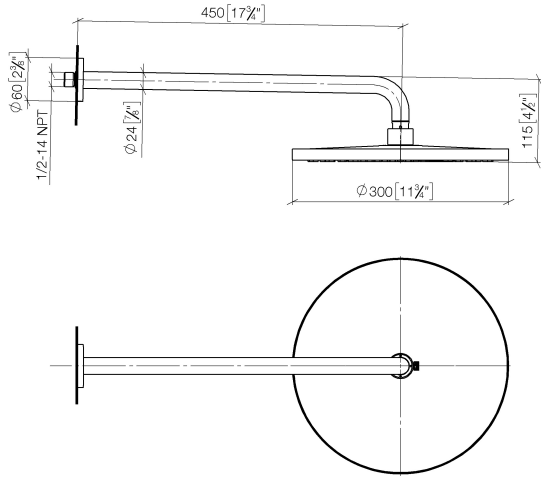

Rain shower with wall fixing FlowReduce 300 mm - Brushed Dark Platinum

TARA

28 678 970

Fits: TARA, LISSÉ, VAIA, META

- 450mm projection
- rain shower Ø 300 mm
- PURE RAIN, max. flow rate 9 l/min (at 3 bar)
- Function from: 7 l/min
- rosette Ø 60 mm
- 1/2" connection
- with anti-scale system
- quick clearing
- This product can help a building meet the requirements of Green Building Rating Systems, e.g. LEED®, BREEAM®, DGNB

28 678 970

mm [inches]

Flow rate chart

Codes & Standards

DIN 4109

ISO 3822

Ü-Zeichen

Rain shower with wall fixing FlowReduce 300 mm - Brushed Dark Platinum

TARA

28 678 970

Certificates

LGA_29

28 678 970

Product version from 4/1/2024

Parts for other
finishes can be found
here: [Chrome](#)

Rain shower with wall fixing FlowReduce 300 mm - Brushed Dark Platinum

TARA

28 678 970

Spare parts list

Product version from 4/1/2024

| No. | Item Number | Name | Quantity used | Delivery time |
|-----|--------------------|------------|---------------|---------------|
| | 04 30 31 032 00 90 | fixing set | 9 | 2 |