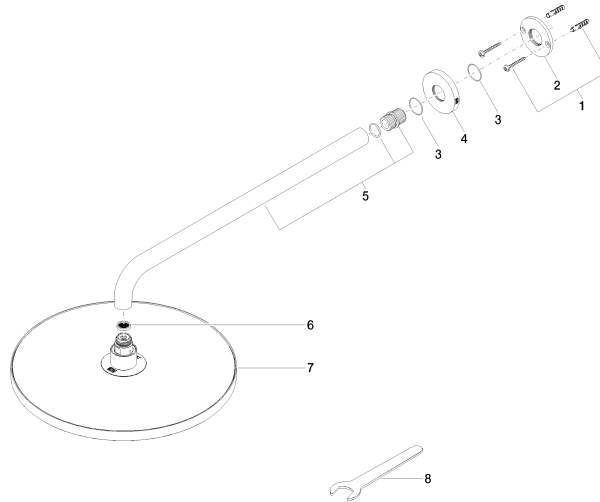

Rain shower with wall fixing FlowReduce 300 mm - Brushed Dark Platinum

TARA

28 678 970

Fits: TARA, LISSÉ, VAIA, META

- 450mm projection
- rain shower Ø 300 mm
- PURE RAIN, max. flow rate 9 l/min (at 3 bar)
- Function from: 7 l/min
- rosette Ø 60 mm
- 1/2" connection
- with anti-scale system
- quick clearing
- This product can help a building meet the requirements of Green Building Rating Systems, e.g. LEED®, BREEAM®, DGNB

28 678 970

mm [inches]

Flow rate chart

Codes & Standards

DIN 4109

ISO 3822

Ü-Zeichen

Rain shower with wall fixing FlowReduce 300 mm - Brushed Dark Platinum

TARA

28 678 970

Certificates

LGA_29

28 678 970

Product version from 4/1/2024

Parts for other
finishes can be found
here: [Chrome](#)

Rain shower with wall fixing FlowReduce 300 mm - Brushed Dark Platinum

TARA

28 678 970

Spare parts list

Product version from 4/1/2024

| No. | Item Number | Name | Quantity used | Delivery time |
|-----|--------------------|------------|---------------|---------------|
| | 04 30 31 032 00 90 | fixing set | 9 | 2 |