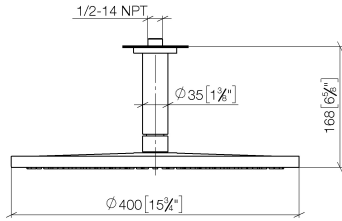

Rain shower with ceiling fixing 400 mm - Chrome

TARA

28 699 970

Fits: TARA, LISSÉ, VAIA, META

- rain shower Ø 400 mm
- PURE RAIN, max. flow rate 20 l/min (at 3 bar)
- Max. flow rate 20 l/min (at 3 bar)
- Function from: 12 l/min
- rosette Ø 60 mm optional
- 1/2" connection
- with anti-scale system
- quick clearing
- WRAS 2212012

Product change as of 1st April 2024: max. flow 20l/min

	Chrome	28 699 970-00
	Brushed Platinum	28 699 970-06
	Platinum	28 699 970-08
	Dark Chrome	28 699 970-19
	Light Gold	28 699 970-26
	Brushed Light Gold	28 699 970-27
	Brushed Durabronze (23kt Gold)	28 699 970-28
	Matte Black	28 699 970-33
	Brushed Bronze	28 699 970-42
	Brushed Champagne (22kt Gold)	28 699 970-46
	Champagne (22kt Gold)	28 699 970-47
	Brushed Chrome	28 699 970-93
	Brushed Dark Platinum	28 699 970-99

Recommended miscellaneous

- Concealed wall elbow -** 35 085 970 90
- max. recess depth 163 mm
 - min. recess depth 90 mm

28 699 970

mm [inches]

Flow rate chart

Codes & Standards

DIN 4109

EN 1112