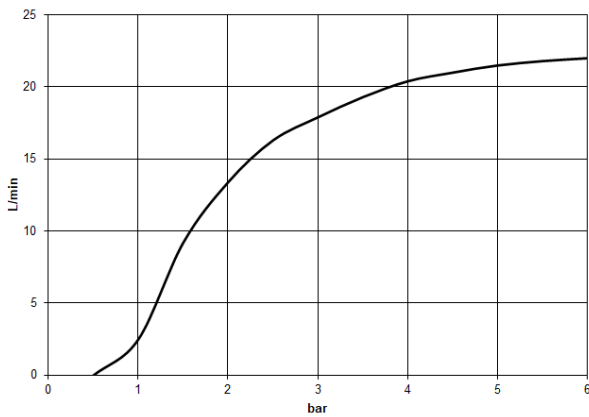

Rain shower with ceiling fixing 400 mm - Chrome

TARA

28 699 970

Fits: TARA, LISSÉ, VAIA, META

- rain shower Ø 400 mm
- PURE RAIN, max. flow rate 20 l/min (at 3 bar)
- Max. flow rate 20 l/min (at 3 bar)
- Function from: 12 l/min
- rosette Ø 60 mm optional
- 1/2" connection
- with anti-scale system
- quick clearing
- WRAS 2212012

Recommended miscellaneous

- Concealed wall elbow -** 35 085 970 90
- max. recess depth 163 mm
 - min. recess depth 90 mm

28 699 970

mm [inches]

Flow rate chart

Codes & Standards

DIN 4109

EN 1112