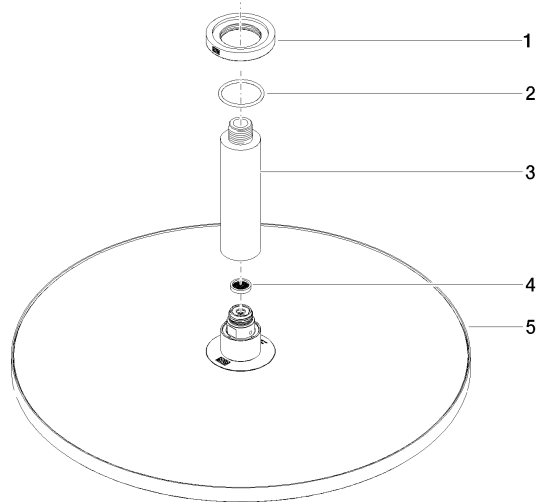

Rain shower with ceiling fixing 400 mm - Chrome

TARA

28 699 970

Fits: TARA, LISSÉ, VAIA, META

- rain shower Ø 400 mm
- PURE RAIN, max. flow rate 20 l/min (at 3 bar)
- Max. flow rate 20 l/min (at 3 bar)
- Function from: 12 l/min
- rosette Ø 60 mm optional
- 1/2" connection
- with anti-scale system
- quick clearing
- WRAS 2212012

Recommended miscellaneous

- Concealed wall elbow -** 35 085 970 90
- max. recess depth 163 mm
 - min. recess depth 90 mm

28 699 970

mm [inches]

Flow rate chart

Codes & Standards

DIN 4109

EN 1112

ISO 3822

Scottish Water
Byelaws

UK Water Supply
Regulations

Ü-Zeichen

Rain shower with ceiling fixing 400 mm - Chrome

TARA

28 699 970

Certificates

DVGW_DW-
6517DN0

LGA_29

WRAS_2212

28 699 970

Product version from 3/13/2017

Rain shower with ceiling fixing 400 mm - Chrome

TARA

28 699 970