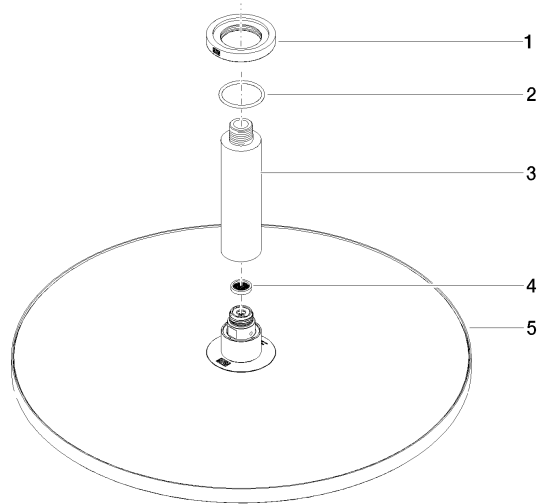

Rain shower with ceiling fixing 400 mm - Light Gold

TARA

28 699 970 Product version from 3/13/2017

- rain shower Ø 400 mm
- PURE RAIN, max. flow rate 20 l/min (at 3 bar)
- Max. flow rate 20 l/min (at 3 bar)
- Function from: 12 l/min
- rosette Ø 60 mm optional
- 1/2" connection
- with anti-scale system
- quick clearing
- WRAS

Recommended miscellaneous

	Concealed wall elbow - •min. recess depth mm •max. recess depth mm	35 085 970 90
---	---	---------------

28 699 970 Product version from 3/13/2017

mm [inches]

Flow rate chart

Codes & Standards

DIN 4109

EN 1112

ISO 3822

Scottish Water
Byelaws

UK Water Supply
Regulations

Ü-Zeichen

Rain shower with ceiling fixing 400 mm - Light Gold

TARA

28 699 970 Product version from 3/13/2017

Certificates

LGA_29

WRAS_2212

DVGW_DW-
6517DN0

Spare parts list

No.	Item Number	Name	Quantity used	Delivery time
1	09 27 22 040-26	rosette	1	60
2	09 14 10 141 90	seal	1	2
3	09 11 03 080-26	connection	1	60
4	09 23 01 075 90	insert	1	2
5	90 12 05 090 00-26	shower	1	30
6	90 30 09 069 00 90	key	1	2