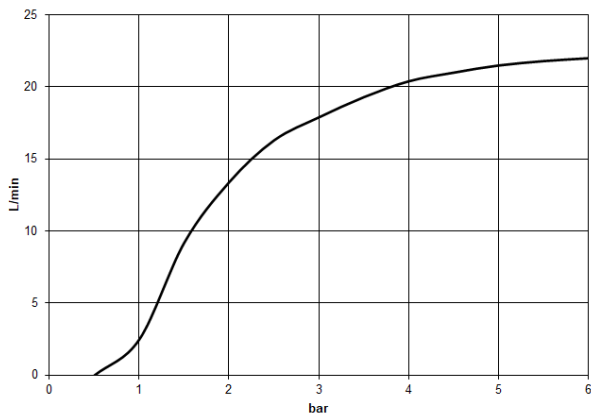

Rain shower with ceiling fixing 400 mm - Light Gold

TARA

28 699 970 Product version from 3/13/2017

- rain shower Ø 400 mm
- PURE RAIN, max. flow rate 20 l/min (at 3 bar)
- Max. flow rate 20 l/min (at 3 bar)
- Function from: 12 l/min
- rosette Ø 60 mm optional
- 1/2" connection
- with anti-scale system
- quick clearing
- WRAS

Recommended miscellaneous

	Concealed wall elbow - •min. recess depth mm •max. recess depth mm	35 085 970 90
---	---	---------------

28 699 970 Product version from 3/13/2017

mm [inches]

Flow rate chart

Codes & Standards