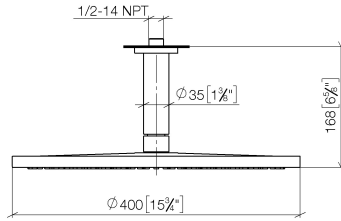

Rain shower with ceiling fixing 400 mm - Light Gold

TARA

28 699 970 Product version from 3/13/2017

- rain shower Ø 400 mm
- PURE RAIN, max. flow rate 20 l/min (at 3 bar)
- Max. flow rate 20 l/min (at 3 bar)
- Function from: 12 l/min
- rosette Ø 60 mm optional
- 1/2" connection
- with anti-scale system
- quick clearing
- WRAS

Fits: TARA, LISSÉ, VAIA, META

Product change as of 1st April 2024: max. flow 20l/min

	Light Gold	28 699 970-26
	Chrome	28 699 970-00
	Brushed Platinum	28 699 970-06
	Platinum	28 699 970-08
	Dark Chrome	28 699 970-19
	Brushed Light Gold	28 699 970-27
	Brushed Durabrass (23kt Gold)	28 699 970-28
	Matte Black	28 699 970-33
	Brushed Bronze	28 699 970-42
	Brushed Champagne (22kt Gold)	28 699 970-46
	Champagne (22kt Gold)	28 699 970-47
	Brushed Chrome	28 699 970-93
	Brushed Dark Platinum	28 699 970-99

Recommended miscellaneous

	Concealed wall elbow - •min. recess depth mm •max. recess depth mm	35 085 970 90
---	---	---------------

28 699 970 Product version from 3/13/2017

mm [inches]

Flow rate chart

Codes & Standards