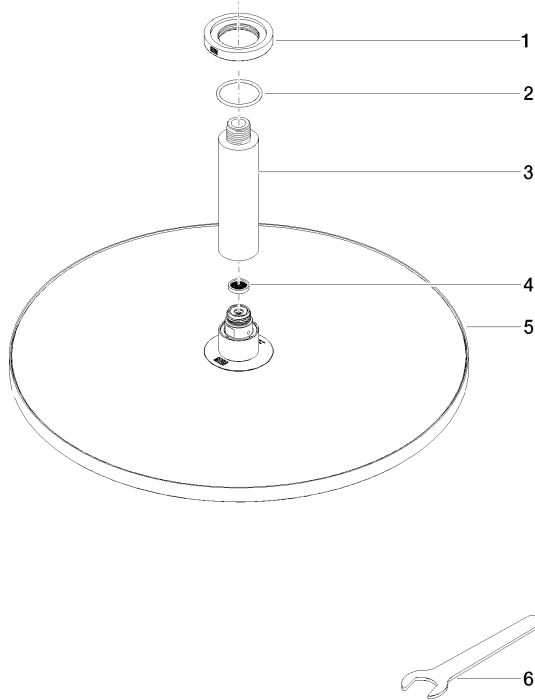

Rain shower with ceiling fixing 400 mm - Brushed Durabronze (23kt Gold)

TARA

28 699 970

Fits: TARA, LISSÉ, VAIA, META

- rain shower Ø 400 mm
- PURE RAIN, max. flow rate 20 l/min (at 3 bar)
- Max. flow rate 20 l/min (at 3 bar)
- Function from: 12 l/min
- rosette Ø 60 mm optional
- 1/2" connection
- with anti-scale system
- quick clearing
- WRAS 2212012

Recommended miscellaneous

	Concealed wall elbow - ●max. recess depth 163 mm ●min. recess depth 90 mm	35 085 970 90
---	--	---------------

28 699 970

mm [inches]

Flow rate chart

Codes & Standards

DIN 4109

EN 1112

ISO 3822

Scottish Water
Byelaws

UK Water Supply
Regulations

Ü-Zeichen

Rain shower with ceiling fixing 400 mm - Brushed Durabronze (23kt Gold)

TARA

28 699 970

Certificates

DVGW_DW-
6517DN0

LGA_29

WRAS_2212

28 699 970

Product version from 3/13/2017

Rain shower with ceiling fixing 400 mm - Brushed Durabronz (23kt Gold)

TARA

28 699 970