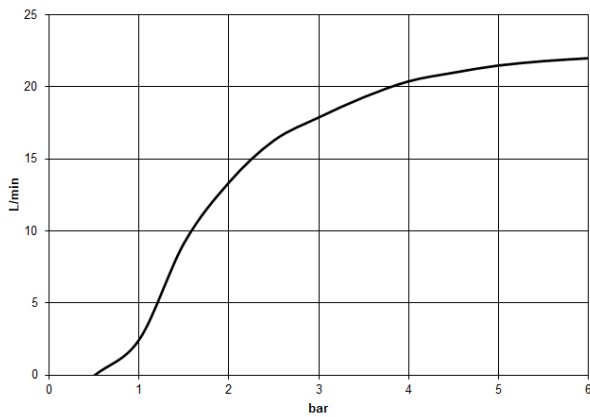

Rain shower with ceiling fixing 400 mm - Brushed Durabronze (23kt Gold)

TARA

28 699 970

Fits: TARA, LISSÉ, VAIA, META

- rain shower Ø 400 mm
- PURE RAIN, max. flow rate 20 l/min (at 3 bar)
- Max. flow rate 20 l/min (at 3 bar)
- Function from: 12 l/min
- rosette Ø 60 mm optional
- 1/2" connection
- with anti-scale system
- quick clearing
- WRAS 2212012

Recommended miscellaneous

	Concealed wall elbow - ●max. recess depth 163 mm ●min. recess depth 90 mm	35 085 970 90
---	--	---------------

28 699 970

mm [inches]

Flow rate chart

Codes & Standards

DIN 4109

EN 1112