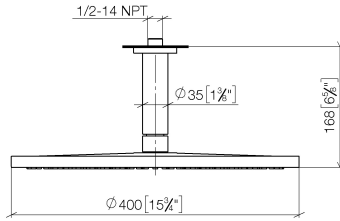

Rain shower with ceiling fixing 400 mm - Brushed Durabronze (23kt Gold)

TARA

28 699 970

Fits: TARA, LISSÉ, VAIA, META

- rain shower Ø 400 mm
- PURE RAIN, max. flow rate 20 l/min (at 3 bar)
- Max. flow rate 20 l/min (at 3 bar)
- Function from: 12 l/min
- rosette Ø 60 mm optional
- 1/2" connection
- with anti-scale system
- quick clearing
- WRAS 2212012

Product change as of 1st April 2024: max. flow 20l/min

	Brushed Durabronze (23kt Gold)	28 699 970-28
	Chrome	28 699 970-00
	Brushed Platinum	28 699 970-06
	Platinum	28 699 970-08
	Dark Chrome	28 699 970-19
	Light Gold	28 699 970-26
	Brushed Light Gold	28 699 970-27
	Matte Black	28 699 970-33
	Brushed Bronze	28 699 970-42
	Brushed Champagne (22kt Gold)	28 699 970-46
	Champagne (22kt Gold)	28 699 970-47
	Brushed Chrome	28 699 970-93
	Brushed Dark Platinum	28 699 970-99

Recommended miscellaneous

	Concealed wall elbow - ●max. recess depth 163 mm ●min. recess depth 90 mm	35 085 970 90
---	--	---------------

28 699 970

mm [inches]

Flow rate chart

Codes & Standards

DIN 4109

EN 1112