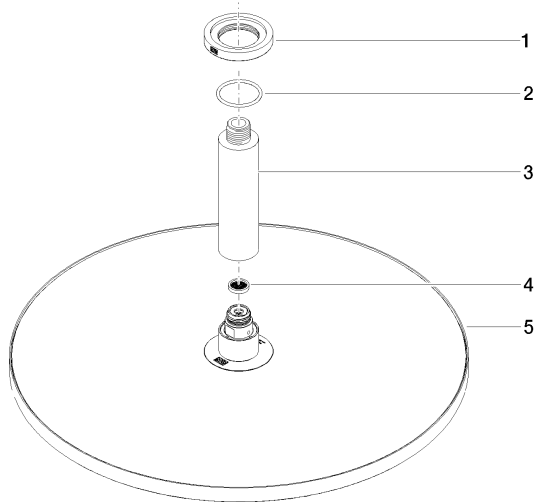

Rain shower with ceiling fixing 400 mm - Matte Black

TARA

28 699 970

Fits: TARA, LISSÉ, VAIA, META

- rain shower Ø 400 mm
- PURE RAIN, max. flow rate 20 l/min (at 3 bar)
- Max. flow rate 20 l/min (at 3 bar)
- Function from: 12 l/min
- rosette Ø 60 mm optional
- 1/2" connection
- with anti-scale system
- quick clearing
- WRAS 2212012

Recommended miscellaneous

- Concealed wall elbow -** 35 085 970 90
- max. recess depth 163 mm
 - min. recess depth 90 mm

28 699 970

mm [inches]

Flow rate chart

Codes & Standards

DIN 4109

EN 1112

ISO 3822

Scottish Water
Byelaws

UK Water Supply
Regulations

Ü-Zeichen

Rain shower with ceiling fixing 400 mm - Matte Black

TARA

28 699 970

Certificates

DVGW_DW-
6517DN0

LGA_29

WRAS_2212

28 699 970

Product version from 3/13/2017

Rain shower with ceiling fixing 400 mm - Matte Black

TARA

28 699 970