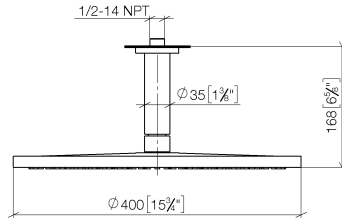

Rain shower with ceiling fixing 400 mm - Matte Black

TARA

28 699 970

Fits: TARA, LISSÉ, VAIA, META

- rain shower Ø 400 mm
- PURE RAIN, max. flow rate 20 l/min (at 3 bar)
- Max. flow rate 20 l/min (at 3 bar)
- Function from: 12 l/min
- rosette Ø 60 mm optional
- 1/2" connection
- with anti-scale system
- quick clearing
- WRAS 2212012

Product change as of 1st April 2024: max. flow 20l/min

	Matte Black	28 699 970-33
	Chrome	28 699 970-00
	Brushed Platinum	28 699 970-06
	Platinum	28 699 970-08
	Dark Chrome	28 699 970-19
	Light Gold	28 699 970-26
	Brushed Light Gold	28 699 970-27
	Brushed Durabronze (23kt Gold)	28 699 970-28
	Brushed Bronze	28 699 970-42
	Brushed Champagne (22kt Gold)	28 699 970-46
	Champagne (22kt Gold)	28 699 970-47
	Brushed Chrome	28 699 970-93
	Brushed Dark Platinum	28 699 970-99

Recommended miscellaneous

- Concealed wall elbow -** 35 085 970 90
- max. recess depth 163 mm
 - min. recess depth 90 mm

28 699 970

mm [inches]

Flow rate chart

Codes & Standards

DIN 4109

EN 1112