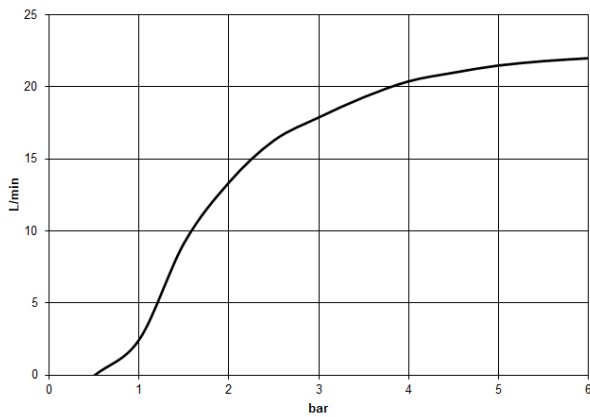

Rain shower with ceiling fixing 400 mm - Matte Black

TARA

28 699 970

Fits: TARA, LISSÉ, VAIA, META

- rain shower Ø 400 mm
- PURE RAIN, max. flow rate 20 l/min (at 3 bar)
- Max. flow rate 20 l/min (at 3 bar)
- Function from: 12 l/min
- rosette Ø 60 mm optional
- 1/2" connection
- with anti-scale system
- quick clearing
- WRAS 2212012

Recommended miscellaneous

- Concealed wall elbow -** 35 085 970 90
- max. recess depth 163 mm
 - min. recess depth 90 mm

28 699 970

mm [inches]

Flow rate chart

Codes & Standards

DIN 4109

EN 1112