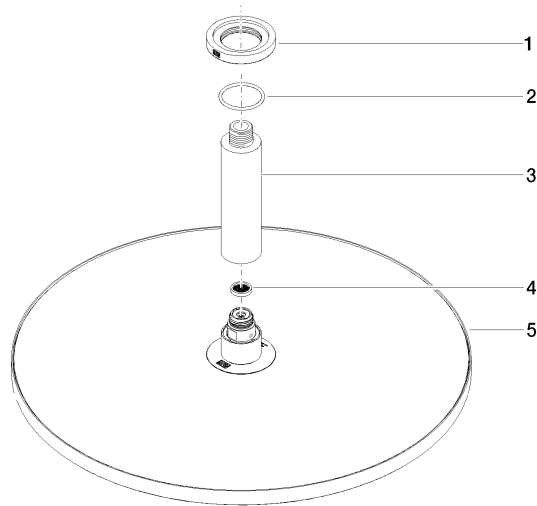

Rain shower with ceiling fixing 400 mm - Brushed Dark Platinum

TARA

28 699 970

Fits: TARA, LISSÉ, VAIA, META

- rain shower Ø 400 mm
- PURE RAIN, max. flow rate 20 l/min (at 3 bar)
- Max. flow rate 20 l/min (at 3 bar)
- Function from: 12 l/min
- rosette Ø 60 mm optional
- 1/2" connection
- with anti-scale system
- quick clearing
- WRAS 1707033

Product change as of 1st April 2024: max. flow 20l/min

	Brushed Dark Platinum	28 699 970-99
	Chrome	28 699 970-00
	Brushed Platinum	28 699 970-06
	Platinum	28 699 970-08
	Dark Chrome	28 699 970-19
	Light Gold	28 699 970-26
	Brushed Light Gold	28 699 970-27
	Brushed Durabronze (23kt Gold)	28 699 970-28
	Matte Black	28 699 970-33
	Brushed Bronze	28 699 970-42
	Brushed Champagne (22kt Gold)	28 699 970-46
	Champagne (22kt Gold)	28 699 970-47
	Brushed Chrome	28 699 970-93

Recommended miscellaneous

- Concealed wall elbow -** 35 085 970 90
- max. recess depth 163 mm
 - min. recess depth 90 mm

28 699 970

mm [inches]

Flow rate chart

Certificates

LGA_29238.

WRAS_2212012.

DVGW_DW-
6517DN0118.

28 699 970

Spare parts list

No.	Item Number	Name	Quantity used	Delivery time
1	09 27 22 040-99	rosette	1	30
2	09 14 10 141 90	seal	1	2
3	09 11 03 080-99	connection	1	30
4	09 23 01 075 90	insert	1	2
5	04 12 05 090 00-99	shower	1	30
6	90 30 09 069 00 90	key	1	2