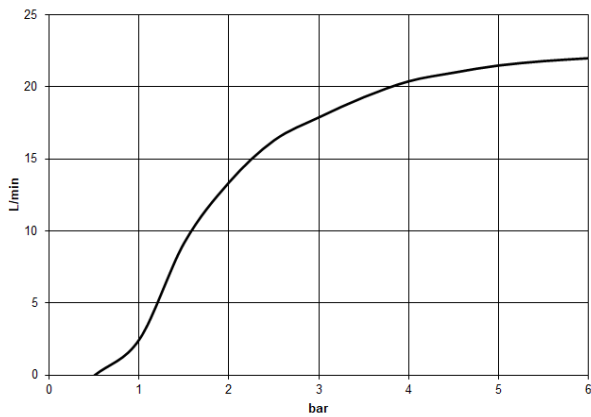

Rain shower with ceiling fixing 400 mm - Brushed Dark Platinum

TARA

28 699 970

Fits: TARA, LISSÉ, VAIA, META

- rain shower Ø 400 mm
- PURE RAIN, max. flow rate 20 l/min (at 3 bar)
- Max. flow rate 20 l/min (at 3 bar)
- Function from: 12 l/min
- rosette Ø 60 mm optional
- 1/2" connection
- with anti-scale system
- quick clearing
- WRAS 1707033

Recommended miscellaneous

- Concealed wall elbow -** 35 085 970 90
- max. recess depth 163 mm
 - min. recess depth 90 mm

28 699 970

mm [inches]

Flow rate chart

Certificates

LGA_29238.

WRAS_2212012.