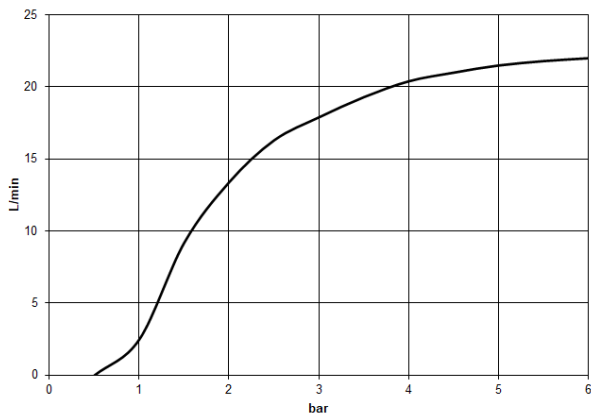

## Rain shower with ceiling fixing 300 x 240 mm - Brushed Light Gold

IMO

28 775 980

Fits: IMO, MEM, CL.1

- rain shower 300 x 240mm
- PURE RAIN, max. flow rate 20 l/min (at 3 bar)
- Function from: 12 l/min
- distance between ceiling and lower edge of the shower 165mm
- rosette 60 x 60, as required
- 1/2" connection
- with anti-scale system
- quick clearing
- WRAS 2212012

### Recommended miscellaneous

**Concealed wall elbow -**

35 085 970 90

- min. recess depth 90 mm
- max. recess depth 163 mm

28 775 980

mm [inches]

Flow rate chart

Certificates