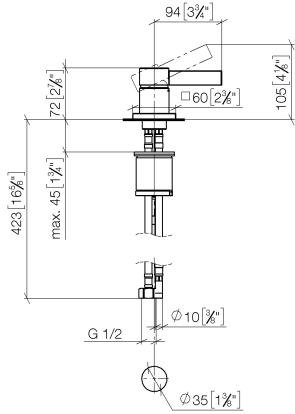

**MEM Single-lever basin mixer - Chrome**

MEM

29 210 782

- hole diameter 35 mm
- rosette 60 x 60 mm
- 3x screw-in M 10 x 1 pressure hose, leak-tested

	Chrome	29 210 782-00
	Brushed Platinum	29 210 782-06
	Platinum	29 210 782-08
	Dark Chrome	29 210 782-19
	Brushed Durabronze (23kt Gold)	29 210 782-28
	Brushed Champagne (22kt Gold)	29 210 782-46
	Champagne (22kt Gold)	29 210 782-47
	Brushed Dark Platinum	29 210 782-99

29 210 782

mm [inches]

**Flow rate chart**

**Codes & Standards**

DIN 4109

Executive Order  
no. 1007

ISO 3822

Ü-Zeichen

# MEM Single-lever basin mixer - Chrome

MEM

29 210 782