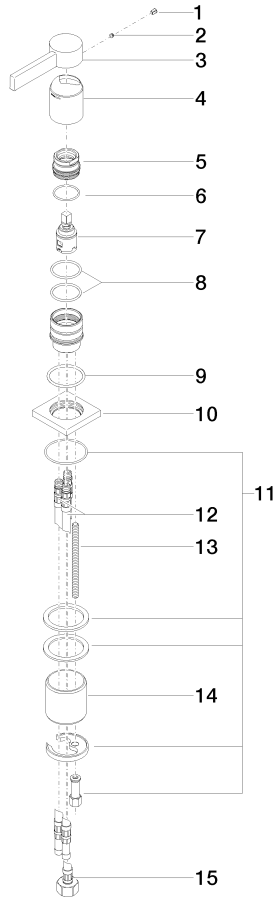

**MEM Single-lever basin mixer - Chrome**

MEM

29 210 782

- hole diameter 35 mm
- rosette 60 x 60 mm
- 3x screw-in M 10 x 1 pressure hose, leak-tested

	Chrome	29 210 782-00
	Brushed Platinum	29 210 782-06
	Platinum	29 210 782-08
	Dark Chrome	29 210 782-19
	Brushed Durabronze (23kt Gold)	29 210 782-28
	Brushed Champagne (22kt Gold)	29 210 782-46
	Champagne (22kt Gold)	29 210 782-47
	Brushed Dark Platinum	29 210 782-99

29 210 782

mm [inches]

**Flow rate chart**

**Codes & Standards**

DIN 4109

Executive Order  
no. 1007

ISO 3822

Ü-Zeichen

## MEM Single-lever basin mixer - Chrome

MEM

29 210 782

#### **Product version from 5/5/2021**

No.	Item Number	Name	Quantity used	Delivery time
	09 31 20 017 90	plug	17	60