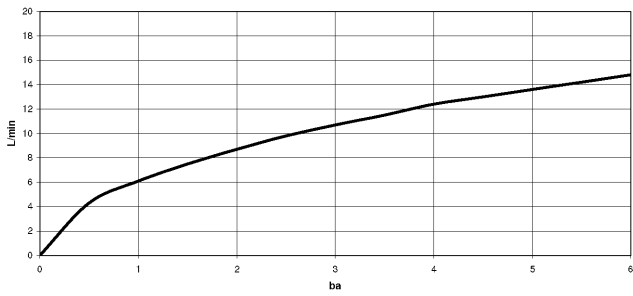

**MEM Single-lever basin mixer - Chrome**

MEM

29 210 782

- hole diameter 35 mm
- rosette 60 x 60 mm
- 3x screw-in M 10 x 1 pressure hose, leak-tested

	Chrome	29 210 782-00
	Brushed Platinum	29 210 782-06
	Platinum	29 210 782-08
	Dark Chrome	29 210 782-19
	Brushed Durabronze (23kt Gold)	29 210 782-28
	Brushed Champagne (22kt Gold)	29 210 782-46
	Champagne (22kt Gold)	29 210 782-47
	Brushed Dark Platinum	29 210 782-99

29 210 782

mm [inches]

**Flow rate chart**

**Codes & Standards**

DIN 4109

Executive Order  
no. 1007

ISO 3822

Ü-Zeichen