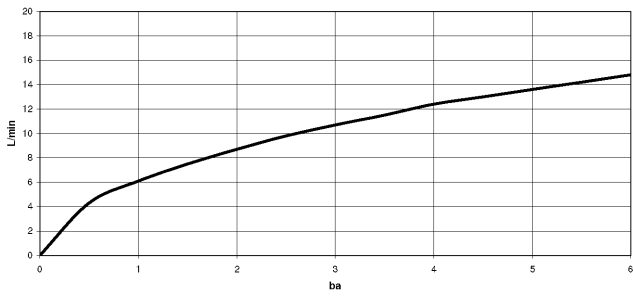

**MEM Single-lever basin mixer - Brushed Platinum**

MEM

29 210 782

- hole diameter 35 mm
- rosette 60 x 60 mm
- 3x screw-in M 10 x 1 pressure hose, leak-tested

	Brushed Platinum	29 210 782-06
	Chrome	29 210 782-00
	Platinum	29 210 782-08
	Dark Chrome	29 210 782-19
	Brushed Durabronze (23kt Gold)	29 210 782-28
	Brushed Champagne (22kt Gold)	29 210 782-46
	Champagne (22kt Gold)	29 210 782-47
	Brushed Dark Platinum	29 210 782-99

29 210 782

mm [inches]

**Flow rate chart**

**Codes & Standards**

DIN 4109

Executive Order  
no. 1007

ISO 3822

Ü-Zeichen