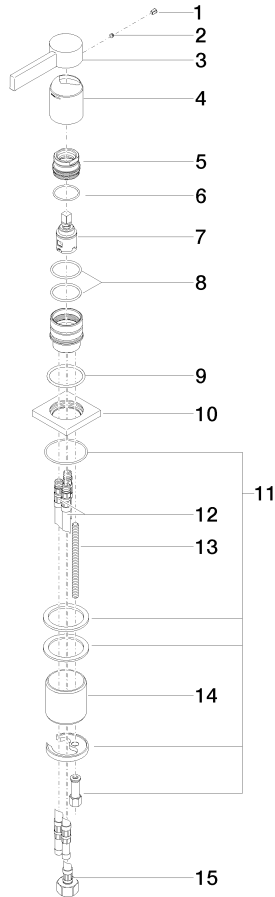

**MEM Single-lever basin mixer - Brushed Platinum**

MEM

29 210 782

- hole diameter 35 mm
- rosette 60 x 60 mm
- 3x screw-in M 10 x 1 pressure hose, leak-tested

	Brushed Platinum	29 210 782-06
	Chrome	29 210 782-00
	Platinum	29 210 782-08
	Dark Chrome	29 210 782-19
	Brushed Durabronze (23kt Gold)	29 210 782-28
	Brushed Champagne (22kt Gold)	29 210 782-46
	Champagne (22kt Gold)	29 210 782-47
	Brushed Dark Platinum	29 210 782-99

29 210 782

mm [inches]

**Flow rate chart**

**Codes & Standards**

DIN 4109

Executive Order  
no. 1007

ISO 3822

Ü-Zeichen

## MEM Single-lever basin mixer - Brushed Platinum

MEM

29 210 782

#### **Product version from 5/5/2021**

No.	Item Number	Name	Quantity used	Delivery time
	09 31 20 017 90	plug	17	60