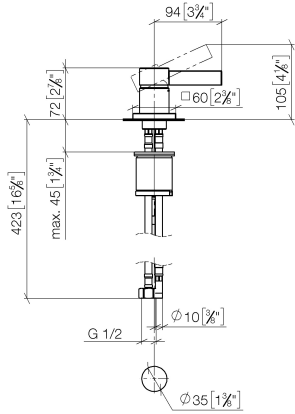

**MEM Single-lever basin mixer - Brushed Platinum**

MEM

29 210 782

- hole diameter 35 mm
- rosette 60 x 60 mm
- 3x screw-in M 10 x 1 pressure hose, leak-tested

	Brushed Platinum	29 210 782-06
	Chrome	29 210 782-00
	Platinum	29 210 782-08
	Dark Chrome	29 210 782-19
	Brushed Durabronze (23kt Gold)	29 210 782-28
	Brushed Champagne (22kt Gold)	29 210 782-46
	Champagne (22kt Gold)	29 210 782-47
	Brushed Dark Platinum	29 210 782-99

29 210 782

mm [inches]

**Flow rate chart**

**Codes & Standards**

DIN 4109

Executive Order  
no. 1007

ISO 3822

Ü-Zeichen