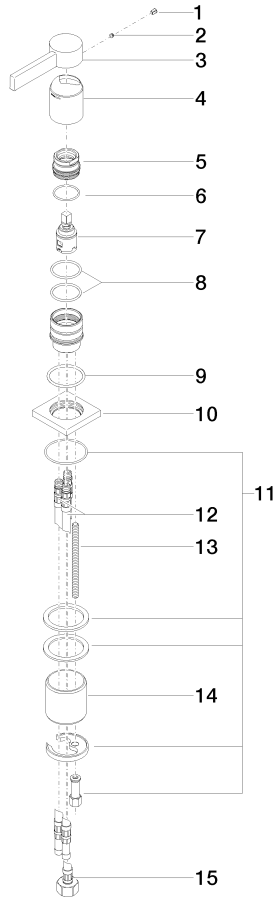

MEM Single-lever basin mixer - Platinum

MEM

29 210 782

- hole diameter 35 mm
- rosette 60 x 60 mm
- 3x screw-in M 10 x 1 pressure hose, leak-tested

	Platinum	29 210 782-08
	Chrome	29 210 782-00
	Brushed Platinum	29 210 782-06
	Dark Chrome	29 210 782-19
	Brushed Durabronze (23kt Gold)	29 210 782-28
		29 210 782-39
	Brushed Bronze	29 210 782-42
		29 210 782-43
	Brushed Champagne (22kt Gold)	29 210 782-46
	Champagne (22kt Gold)	29 210 782-47
	Brushed Dark Platinum	29 210 782-99

29 210 782

mm [inches]

Flow rate chart

Codes & Standards

DIN 4109

Executive Order
no. 1007

ISO 3822

Ü-Zeichen

MEM Single-lever basin mixer - Platinum

MEM

29 210 782

Certificates

GDV_0400

LGA_28

29 210 782

Product version from 3/10/2014 to 3/18/2019

Product version from 3/18/2019 to 5/5/2021

Product version from 5/5/2021

Parts for other finishes can be found here: [Chrome](#)

MEM Single-lever basin mixer - Platinum

MEM

29 210 782

Spare parts list

Product version from 3/10/2014 to 3/18/2019