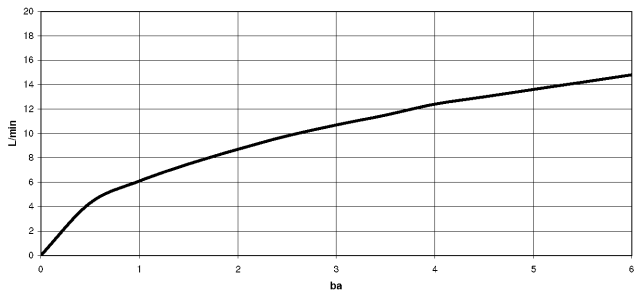

MEM Single-lever basin mixer - Platinum

MEM

29 210 782

- hole diameter 35 mm
- rosette 60 x 60 mm
- 3x screw-in M 10 x 1 pressure hose, leak-tested

	Platinum	29 210 782-08
	Chrome	29 210 782-00
	Brushed Platinum	29 210 782-06
	Dark Chrome	29 210 782-19
	Brushed Durabronze (23kt Gold)	29 210 782-28
		29 210 782-39
	Brushed Bronze	29 210 782-42
		29 210 782-43
	Brushed Champagne (22kt Gold)	29 210 782-46
	Champagne (22kt Gold)	29 210 782-47
	Brushed Dark Platinum	29 210 782-99

29 210 782

mm [inches]

Flow rate chart

Codes & Standards

DIN 4109

Executive Order
no. 1007

ISO 3822

Ü-Zeichen