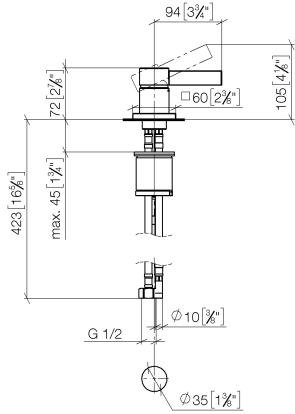

MEM Single-lever basin mixer - Platinum

MEM

29 210 782

- hole diameter 35 mm
- rosette 60 x 60 mm
- 3x screw-in M 10 x 1 pressure hose, leak-tested

	Platinum	29 210 782-08
	Chrome	29 210 782-00
	Brushed Platinum	29 210 782-06
	Dark Chrome	29 210 782-19
	Brushed Durabronze (23kt Gold)	29 210 782-28
		29 210 782-39
	Brushed Bronze	29 210 782-42
		29 210 782-43
	Brushed Champagne (22kt Gold)	29 210 782-46
	Champagne (22kt Gold)	29 210 782-47
	Brushed Dark Platinum	29 210 782-99

29 210 782

mm [inches]

Flow rate chart

Codes & Standards

DIN 4109

Executive Order
no. 1007

ISO 3822

Ü-Zeichen