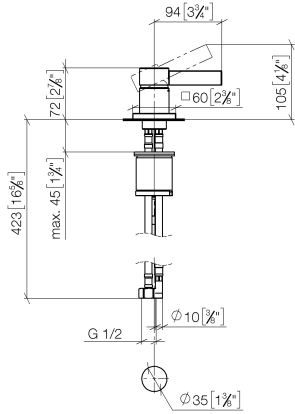

MEM Single-lever basin mixer - Dark Chrome

MEM

29 210 782

- hole diameter 35 mm
- rosette 60 x 60 mm
- 3x screw-in M 10 x 1 pressure hose, leak-tested

	Dark Chrome	29 210 782-19
	Chrome	29 210 782-00
	Brushed Platinum	29 210 782-06
	Platinum	29 210 782-08
	Brushed Durabronze (23kt Gold)	29 210 782-28
	Brushed Champagne (22kt Gold)	29 210 782-46
	Champagne (22kt Gold)	29 210 782-47
	Brushed Dark Platinum	29 210 782-99

29 210 782

mm [inches]

Flow rate chart

Codes & Standards

Executive Order
no. 1007

MEM Single-lever basin mixer - Dark Chrome

MEM

29 210 782