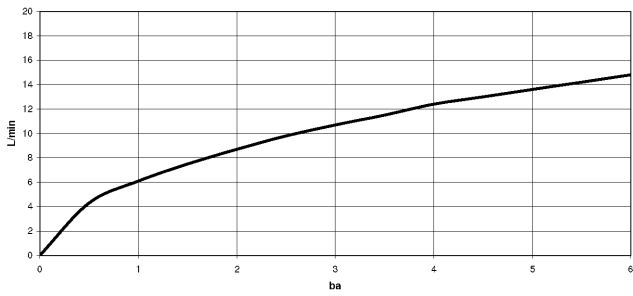

MEM Single-lever basin mixer - Dark Chrome

MEM

29 210 782

- hole diameter 35 mm
- rosette 60 x 60 mm
- 3x screw-in M 10 x 1 pressure hose, leak-tested

	Dark Chrome	29 210 782-19
	Chrome	29 210 782-00
	Brushed Platinum	29 210 782-06
	Platinum	29 210 782-08
	Brushed Durabronze (23kt Gold)	29 210 782-28
	Brushed Champagne (22kt Gold)	29 210 782-46
	Champagne (22kt Gold)	29 210 782-47
	Brushed Dark Platinum	29 210 782-99

29 210 782

mm [inches]

Flow rate chart

Codes & Standards

Executive Order
no. 1007

MEM Single-lever basin mixer - Dark Chrome

MEM

29 210 782