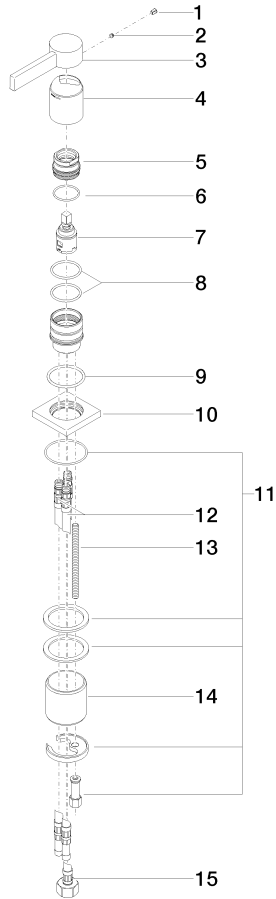

MEM Single-lever basin mixer - Dark Chrome

MEM

29 210 782

- hole diameter 35 mm
- rosette 60 x 60 mm
- 3x screw-in M 10 x 1 pressure hose, leak-tested

	Dark Chrome	29 210 782-19
	Chrome	29 210 782-00
	Brushed Platinum	29 210 782-06
	Platinum	29 210 782-08
	Brushed Durabronze (23kt Gold)	29 210 782-28
	Brushed Champagne (22kt Gold)	29 210 782-46
	Champagne (22kt Gold)	29 210 782-47
	Brushed Dark Platinum	29 210 782-99

29 210 782

mm [inches]

Flow rate chart

Codes & Standards

Executive Order
no. 1007

MEM Single-lever basin mixer - Dark Chrome

MEM

29 210 782

Certificates

GDV_0400

29 210 782

Parts for other finishes can be found here: [Chrome](#)

MEM Single-lever basin mixer - Dark Chrome

MEM

29 210 782

Spare parts list