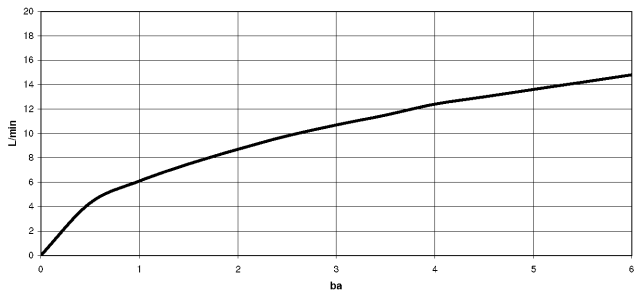

MEM Single-lever basin mixer - Brushed Durabron (23kt Gold)

MEM

29 210 782

- hole diameter 35 mm
- rosette 60 x 60 mm
- 3x screw-in M 10 x 1 pressure hose, leak-tested

	Brushed Durabron (23kt Gold)	29 210 782-28
	Chrome	29 210 782-00
	Brushed Platinum	29 210 782-06
	Platinum	29 210 782-08
	Dark Chrome	29 210 782-19
	Brushed Champagne (22kt Gold)	29 210 782-46
	Champagne (22kt Gold)	29 210 782-47
	Brushed Dark Platinum	29 210 782-99

29 210 782

mm [inches]

Flow rate chart

Codes & Standards

DIN 4109

Executive Order
no. 1007

ISO 3822

Ü-Zeichen