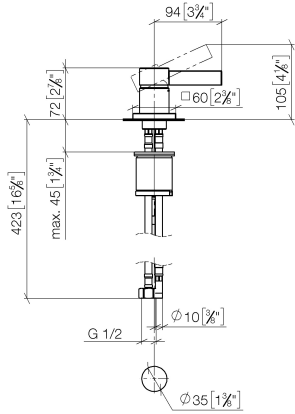

**MEM Single-lever basin mixer - Brushed Bronze**

MEM

29 210 782

- hole diameter 35 mm
- rosette 60 x 60 mm
- 3x screw-in M 10 x 1 pressure hose, leak-tested

	Brushed Bronze	29 210 782-42
	Chrome	29 210 782-00
	Brushed Platinum	29 210 782-06
	Platinum	29 210 782-08
	Dark Chrome	29 210 782-19
	Brushed Durabronze (23kt Gold)	29 210 782-28
		29 210 782-39
		29 210 782-43
	Brushed Champagne (22kt Gold)	29 210 782-46
	Champagne (22kt Gold)	29 210 782-47
	Brushed Dark Platinum	29 210 782-99

29 210 782

mm [inches]

**Flow rate chart**

**Codes & Standards**

Executive Order  
no. 1007