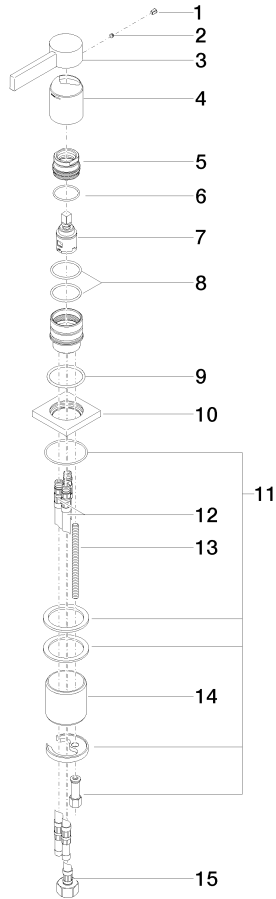

29 210 782

Parts for other finishes can be found here: [Chrome](#)