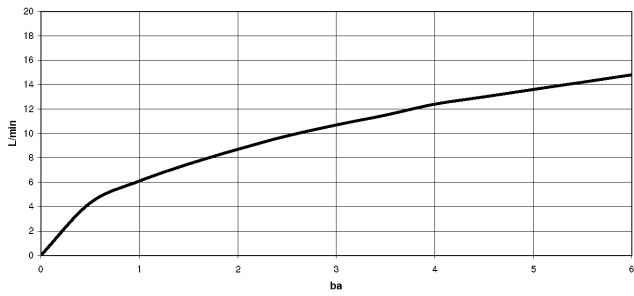

**MEM Single-lever basin mixer - Brushed Bronze**

MEM

29 210 782

- hole diameter 35 mm
- rosette 60 x 60 mm
- 3x screw-in M 10 x 1 pressure hose, leak-tested

	Brushed Bronze	29 210 782-42
	Chrome	29 210 782-00
	Brushed Platinum	29 210 782-06
	Platinum	29 210 782-08
	Dark Chrome	29 210 782-19
	Brushed Durabronze (23kt Gold)	29 210 782-28
		29 210 782-39
		29 210 782-43
	Brushed Champagne (22kt Gold)	29 210 782-46
	Champagne (22kt Gold)	29 210 782-47
	Brushed Dark Platinum	29 210 782-99

29 210 782

mm [inches]

**Flow rate chart**

**Codes & Standards**

Executive Order  
no. 1007