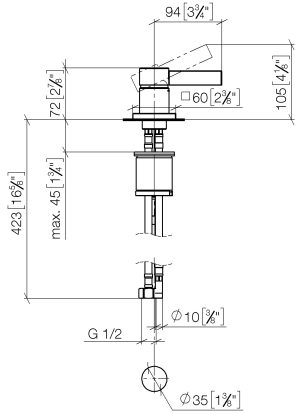

MEM Single-lever basin mixer -

MEM

29 210 782

- hole diameter 35 mm
- rosette 60 x 60 mm
- 3x screw-in M 10 x 1 pressure hose, leak-tested

29 210 782-43

	Chrome	29 210 782-00
	Brushed Platinum	29 210 782-06
	Platinum	29 210 782-08
	Dark Chrome	29 210 782-19
	Brushed Durabronze (23kt Gold)	29 210 782-28
		29 210 782-39
	Brushed Bronze	29 210 782-42
	Brushed Champagne (22kt Gold)	29 210 782-46
	Champagne (22kt Gold)	29 210 782-47
	Brushed Dark Platinum	29 210 782-99

29 210 782

mm [inches]

Flow rate chart

Codes & Standards

Executive Order
no. 1007

MEM Single-lever basin mixer -

MEM

29 210 782