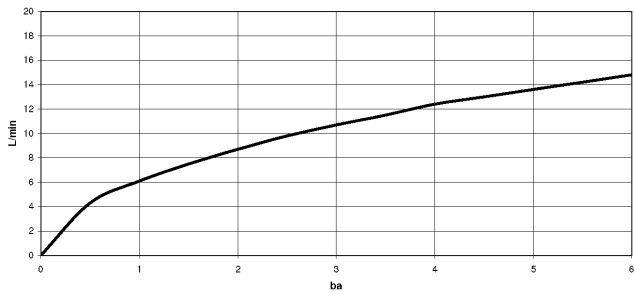

MEM Single-lever basin mixer -

MEM

29 210 782

- hole diameter 35 mm
- rosette 60 x 60 mm
- 3x screw-in M 10 x 1 pressure hose, leak-tested

29 210 782-43

	Chrome	29 210 782-00
	Brushed Platinum	29 210 782-06
	Platinum	29 210 782-08
	Dark Chrome	29 210 782-19
	Brushed Durabronze (23kt Gold)	29 210 782-28
		29 210 782-39
	Brushed Bronze	29 210 782-42
	Brushed Champagne (22kt Gold)	29 210 782-46
	Champagne (22kt Gold)	29 210 782-47
	Brushed Dark Platinum	29 210 782-99

29 210 782

mm [inches]

Flow rate chart

Codes & Standards

Executive Order
no. 1007

MEM Single-lever basin mixer -

MEM

29 210 782