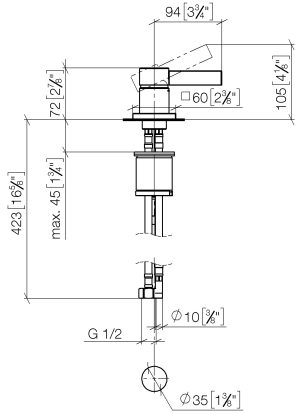

**MEM Single-lever basin mixer - Brushed Champagne (22kt Gold)**

MEM

29 210 782

- hole diameter 35 mm
- rosette 60 x 60 mm
- 3x screw-in M 10 x 1 pressure hose, leak-tested

	Brushed Champagne (22kt Gold)	29 210 782-46
	Chrome	29 210 782-00
	Brushed Platinum	29 210 782-06
	Platinum	29 210 782-08
	Dark Chrome	29 210 782-19
	Brushed Durabronze (23kt Gold)	29 210 782-28
	Champagne (22kt Gold)	29 210 782-47
	Brushed Dark Platinum	29 210 782-99

29 210 782

mm [inches]

**Flow rate chart**

**Codes & Standards**

Executive Order  
no. 1007

MEM Single-lever basin mixer - Brushed Champagne (22kt Gold)

---

MEM