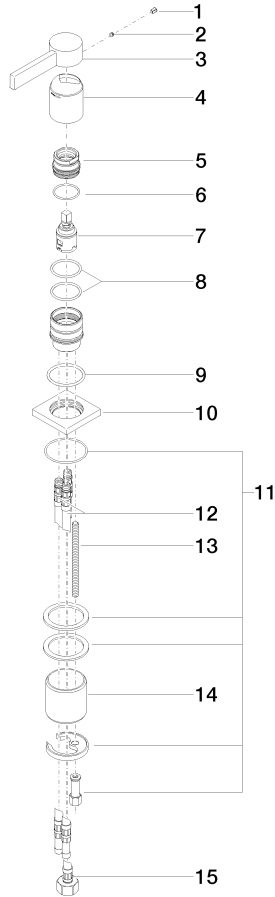

**MEM Single-lever basin mixer - Brushed Champagne (22kt Gold)**

MEM

29 210 782

- hole diameter 35 mm
- rosette 60 x 60 mm
- 3x screw-in M 10 x 1 pressure hose, leak-tested

	Brushed Champagne (22kt Gold)	29 210 782-46
	Chrome	29 210 782-00
	Brushed Platinum	29 210 782-06
	Platinum	29 210 782-08
	Dark Chrome	29 210 782-19
	Brushed Durabronze (23kt Gold)	29 210 782-28
	Champagne (22kt Gold)	29 210 782-47
	Brushed Dark Platinum	29 210 782-99

29 210 782

mm [inches]

**Flow rate chart**

**Codes & Standards**

Executive Order  
no. 1007

MEM Single-lever basin mixer - Brushed Champagne (22kt Gold)

---

MEM

## MEM Single-lever basin mixer - Brushed Champagne (22kt Gold)

---

MEM

29 210 782