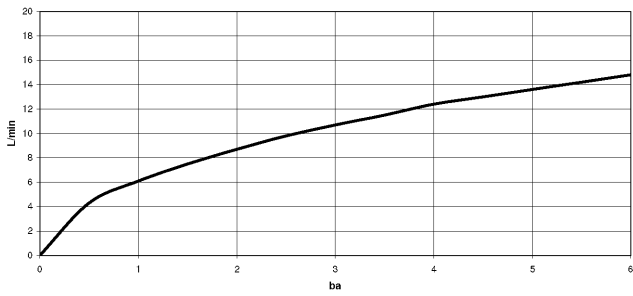

**MEM Single-lever basin mixer - Brushed Champagne (22kt Gold)**

MEM

29 210 782

- hole diameter 35 mm
- rosette 60 x 60 mm
- 3x screw-in M 10 x 1 pressure hose, leak-tested

	Brushed Champagne (22kt Gold)	29 210 782-46
	Chrome	29 210 782-00
	Brushed Platinum	29 210 782-06
	Platinum	29 210 782-08
	Dark Chrome	29 210 782-19
	Brushed Durabronze (23kt Gold)	29 210 782-28
	Champagne (22kt Gold)	29 210 782-47
	Brushed Dark Platinum	29 210 782-99

29 210 782

mm [inches]

**Flow rate chart**

**Codes & Standards**

Executive Order  
no. 1007

MEM Single-lever basin mixer - Brushed Champagne (22kt Gold)

---

MEM