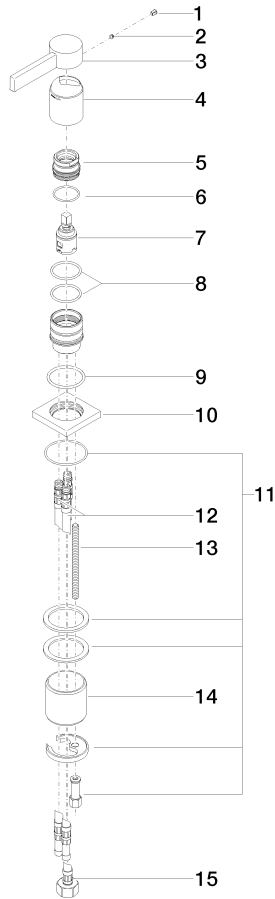

MEM Single-lever basin mixer - Champagne (22kt Gold)

MEM

29 210 782

- hole diameter 35 mm
- rosette 60 x 60 mm
- 3x screw-in M 10 x 1 pressure hose, leak-tested

	Champagne (22kt Gold)	29 210 782-47
	Chrome	29 210 782-00
	Brushed Platinum	29 210 782-06
	Platinum	29 210 782-08
	Dark Chrome	29 210 782-19
	Brushed Durabross (23kt Gold)	29 210 782-28
	Brushed Champagne (22kt Gold)	29 210 782-46
	Brushed Dark Platinum	29 210 782-99

29 210 782

mm [inches]

Flow rate chart

Codes & Standards

Executive Order
no. 1007

MEM Single-lever basin mixer - Champagne (22kt Gold)

MEM

29 210 782

Certificates

GDV_0400

29 210 782

Product version from 3/18/2019 to 5/5/2021

Parts for other finishes can be found here: [Chrome](#)

MEM Single-lever basin mixer - Champagne (22kt Gold)

MEM

29 210 782