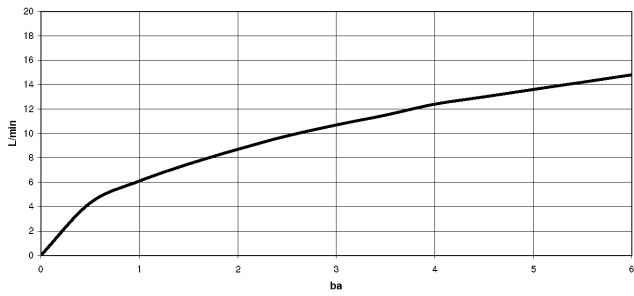

MEM Single-lever basin mixer - Champagne (22kt Gold)

MEM

29 210 782

- hole diameter 35 mm
- rosette 60 x 60 mm
- 3x screw-in M 10 x 1 pressure hose, leak-tested

	Champagne (22kt Gold)	29 210 782-47
	Chrome	29 210 782-00
	Brushed Platinum	29 210 782-06
	Platinum	29 210 782-08
	Dark Chrome	29 210 782-19
	Brushed Durabross (23kt Gold)	29 210 782-28
	Brushed Champagne (22kt Gold)	29 210 782-46
	Brushed Dark Platinum	29 210 782-99

29 210 782

mm [inches]

Flow rate chart

Codes & Standards

Executive Order
no. 1007

MEM Single-lever basin mixer - Champagne (22kt Gold)

MEM

29 210 782