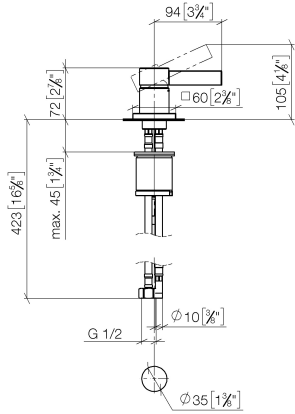

MEM Single-lever basin mixer - Champagne (22kt Gold)

MEM

29 210 782

- hole diameter 35 mm
- rosette 60 x 60 mm
- 3x screw-in M 10 x 1 pressure hose, leak-tested

	Champagne (22kt Gold)	29 210 782-47
	Chrome	29 210 782-00
	Brushed Platinum	29 210 782-06
	Platinum	29 210 782-08
	Dark Chrome	29 210 782-19
	Brushed Durabross (23kt Gold)	29 210 782-28
	Brushed Champagne (22kt Gold)	29 210 782-46
	Brushed Dark Platinum	29 210 782-99

29 210 782

mm [inches]

Flow rate chart

Codes & Standards

Executive Order
no. 1007

MEM Single-lever basin mixer - Champagne (22kt Gold)

MEM

29 210 782

Certificates

GDV_0400

29 210 782

Product version from 3/18/2019 to 5/5/2021

Parts for other finishes can be found here: [Chrome](#)

MEM Single-lever basin mixer - Champagne (22kt Gold)

MEM

29 210 782