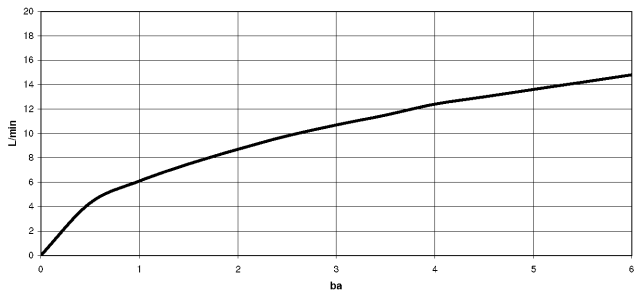

MEM Single-lever basin mixer - Brushed Dark Platinum

MEM

29 210 782

- hole diameter 35 mm
- rosette 60 x 60 mm
- 3x screw-in M 10 x 1 pressure hose, leak-tested

	Brushed Dark Platinum	29 210 782-99
	Chrome	29 210 782-00
	Brushed Platinum	29 210 782-06
	Platinum	29 210 782-08
	Dark Chrome	29 210 782-19
	Brushed Durabross (23kt Gold)	29 210 782-28
	Brushed Champagne (22kt Gold)	29 210 782-46
	Champagne (22kt Gold)	29 210 782-47

29 210 782

mm [inches]

**Flow rate chart**

**Codes & Standards**

DIN 4109

Executive Order  
no. 1007

ISO 3822

Ü-Zeichen