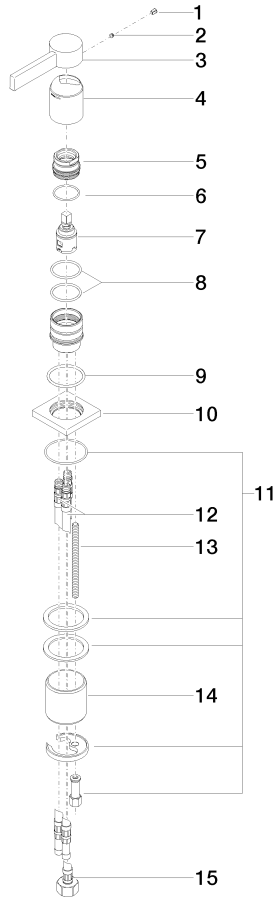

MEM Single-lever basin mixer - Brushed Dark Platinum

MEM

29 210 782

- hole diameter 35 mm
- rosette 60 x 60 mm
- 3x screw-in M 10 x 1 pressure hose, leak-tested

	Brushed Dark Platinum	29 210 782-99
	Chrome	29 210 782-00
	Brushed Platinum	29 210 782-06
	Platinum	29 210 782-08
	Dark Chrome	29 210 782-19
	Brushed Durabross (23kt Gold)	29 210 782-28
	Brushed Champagne (22kt Gold)	29 210 782-46
	Champagne (22kt Gold)	29 210 782-47

29 210 782

mm [inches]

**Flow rate chart**

**Codes & Standards**

DIN 4109

Executive Order  
no. 1007

ISO 3822

Ü-Zeichen

## MEM Single-lever basin mixer - Brushed Dark Platinum

MEM

29 210 782

#### **Product version from 5/5/2021**

No.	Item Number	Name	Quantity used	Delivery time
	09 31 20 017 90	plug	17	60