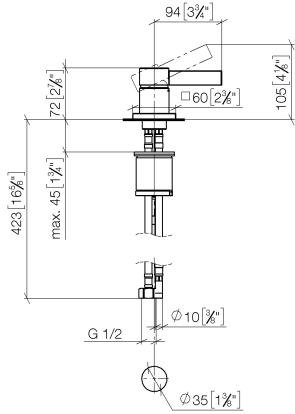

MEM Single-lever basin mixer - Brushed Dark Platinum

MEM

29 210 782

- hole diameter 35 mm
- rosette 60 x 60 mm
- 3x screw-in M 10 x 1 pressure hose, leak-tested

	Brushed Dark Platinum	29 210 782-99
	Chrome	29 210 782-00
	Brushed Platinum	29 210 782-06
	Platinum	29 210 782-08
	Dark Chrome	29 210 782-19
	Brushed Durabross (23kt Gold)	29 210 782-28
	Brushed Champagne (22kt Gold)	29 210 782-46
	Champagne (22kt Gold)	29 210 782-47

29 210 782

mm [inches]

**Flow rate chart**

**Codes & Standards**

DIN 4109

Executive Order  
no. 1007

ISO 3822

Ü-Zeichen