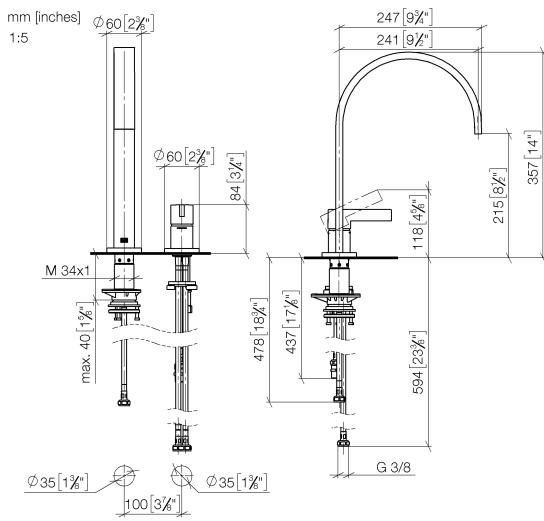

Operating unit can be positioned freely.

	Durabron (23kt Gold)	32 815 682-09
	Chrome	32 815 682-00
	Brushed Platinum	32 815 682-06
	Platinum	32 815 682-08
	Dark Chrome	32 815 682-19
	Brushed Durabron (23kt Gold)	32 815 682-28
	Matte Black	32 815 682-33
	Brushed Champagne (22kt Gold)	32 815 682-46
	Champagne (22kt Gold)	32 815 682-47
	Brushed Chrome	32 815 682-93
	Brushed Dark Platinum	32 815 682-99

**Dispenser with rosette - Durabron (23kt Gold)** 82 444 970-09

32 815 682

**Flow rate chart**

**Certificates**

LGA\_38640.

WRAS\_240102013.

32 815 682

**Spare parts list**

No.	Item Number	Name	Quantity used	Delivery time
1	90 28 22 390 00-09	spout	1	-
Spare part can no longer be ordered, please order the replacement item				
2	90 20 87 003 00-09	handle	1	-
Spare part can no longer be ordered, please order the replacement item				
3	09 28 30 026-09	cover	1	60
4	09 14 10 091 90	seal	1	2
5	09 24 04 266 90	nut	1	2
6	90 15 05 042 00 90	cartridge	1	2
7	04 30 04 104 00 90	hose	1	2
8	04 30 04 105 00 90	hose	2	2
9	04 30 04 100 00 90	hose	1	2
10	90 30 10 057 00 90	fixing set	1	-
Spare part can no longer be ordered, please order the replacement item				