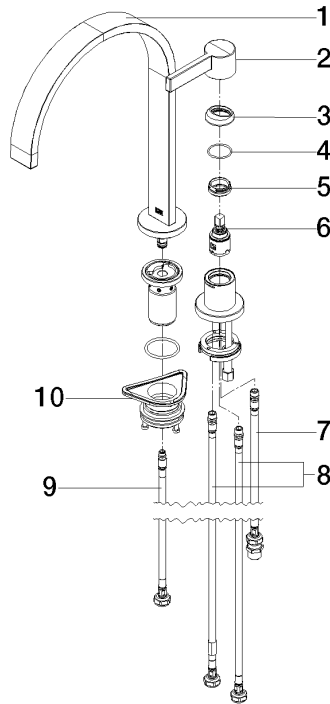

32 815 682

- 241mm projection
- pivotable spout 360°
- Optional swivel limiter available with swivel limiter set 12 820 970 90
- air-enriched flow
- max. flow 6.3 l/min at 3 bar flow pressure
- lead-free
- This product can help a building meet the requirements of Green Building Rating Systems, e.g. LEED®, BREEAM®, DGNB
- WRAS 240102013

**Dispenser with rosette - Durabron (23kt Gold)** 82 444 970-09

32 815 682

**Flow rate chart**

**Certificates**

LGA\_38640.

WRAS\_240102013.

32 815 682

**Spare parts list**

No.	Item Number	Name	Quantity used	Delivery time
1	90 28 22 390 00-09	spout	1	-
Spare part can no longer be ordered, please order the replacement item				
2	90 20 87 003 00-09	handle	1	-
Spare part can no longer be ordered, please order the replacement item				
3	09 28 30 026-09	cover	1	60
4	09 14 10 091 90	seal	1	2
5	09 24 04 266 90	nut	1	2
6	90 15 05 042 00 90	cartridge	1	2
7	04 30 04 104 00 90	hose	1	2
8	04 30 04 105 00 90	hose	2	2
9	04 30 04 100 00 90	hose	1	2
10	90 30 10 057 00 90	fixing set	1	-
Spare part can no longer be ordered, please order the replacement item				