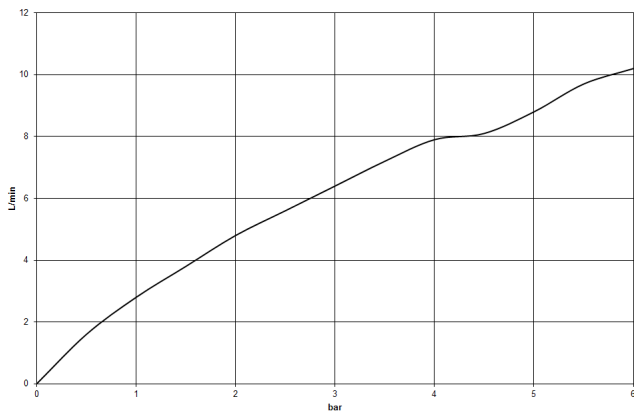

Flow rate chart

Certificates

LGA_38640.

WRAS_240102013.