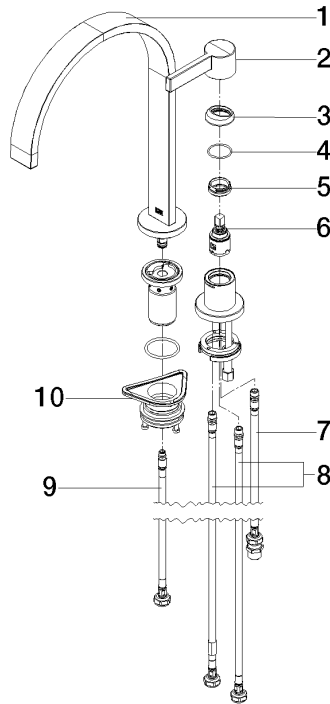

32 815 682

- 241mm projection
- pivotable spout 360°
- Optional swivel limiter available with swivel limiter set 12 820 970 90
- air-enriched flow
- max. flow 6.3 l/min at 3 bar flow pressure
- lead-free
- This product can help a building meet the requirements of Green Building Rating Systems, e.g. LEED®, BREEAM®, DGNB
- WRAS 240102013

Operating unit can be positioned freely.

	Brushed Durabron (23kt Gold)	32 815 682-28
	Chrome	32 815 682-00
	Brushed Platinum	32 815 682-06
	Platinum	32 815 682-08
	Durabron (23kt Gold)	32 815 682-09
	Dark Chrome	32 815 682-19
	Matte Black	32 815 682-33
	Brushed Champagne (22kt Gold)	32 815 682-46
	Champagne (22kt Gold)	32 815 682-47
	Brushed Chrome	32 815 682-93
	Brushed Dark Platinum	32 815 682-99

Recommended miscellaneous

Swivel limitation set - 12 820 970 90

Recommended miscellaneous

Strainer waste with control handle - Brushed Durabron (23kt Gold) 10 710 970-28

Recommended miscellaneous

Dispenser with rosette - Brushed Durabron (23kt Gold) 82 444 970-28

32 815 682

Flow rate chart

Certificates

LGA_38640.

WRAS_240102013.

32 815 682

Spare parts list

No.	Item Number	Name	Quantity used	Delivery time
1	90 28 22 390 00-28	spout	1	-
Spare part can no longer be ordered, please order the replacement item				
2	90 20 87 003 00-28	handle	1	-
Spare part can no longer be ordered, please order the replacement item				
3	09 28 30 026-28	cover	1	20
4	09 14 10 091 90	seal	1	2
5	09 24 04 266 90	nut	1	2
6	90 15 05 042 00 90	cartridge	1	2
7	04 30 04 104 00 90	hose	1	2
8	04 30 04 105 00 90	hose	2	2
9	04 30 04 100 00 90	hose	1	2
10	90 30 10 057 00 90	fixing set	1	-
Spare part can no longer be ordered, please order the replacement item				