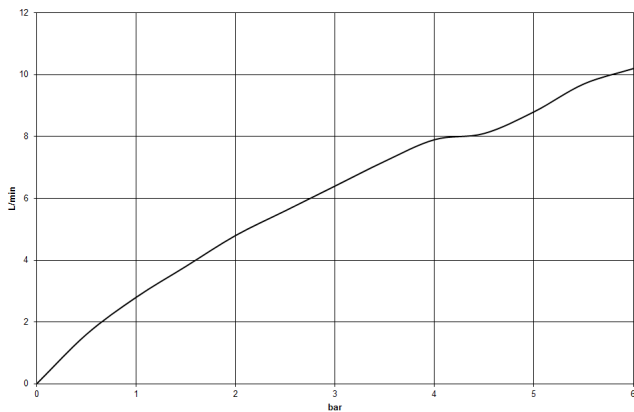

32 815 682

Flow rate chart

Certificates

LGA_38640.

WRAS_240102013.

32 815 682

Spare parts list

No.	Item Number	Name	Quantity used	Delivery time
1	90 28 22 390 00-28	spout	1	-
Spare part can no longer be ordered, please order the replacement item				
2	90 20 87 003 00-28	handle	1	-
Spare part can no longer be ordered, please order the replacement item				
3	09 28 30 026-28	cover	1	20
4	09 14 10 091 90	seal	1	2
5	09 24 04 266 90	nut	1	2
6	90 15 05 042 00 90	cartridge	1	2
7	04 30 04 104 00 90	hose	1	2
8	04 30 04 105 00 90	hose	2	2
9	04 30 04 100 00 90	hose	1	2
10	90 30 10 057 00 90	fixing set	1	-
Spare part can no longer be ordered, please order the replacement item				