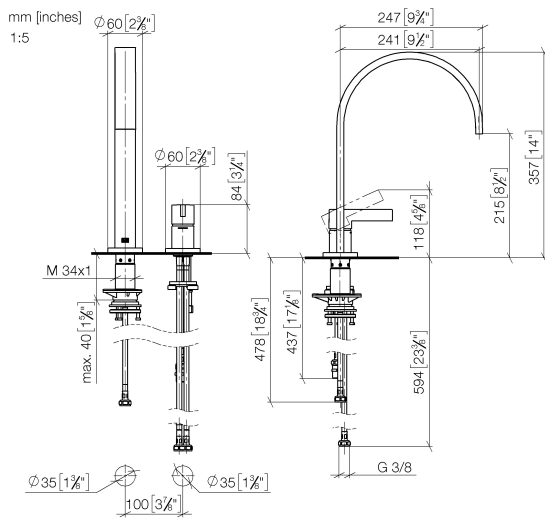

Operating unit can be positioned freely.

	Brushed Durabron (23kt Gold)	32 815 682-28
	Chrome	32 815 682-00
	Brushed Platinum	32 815 682-06
	Platinum	32 815 682-08
	Durabron (23kt Gold)	32 815 682-09
	Dark Chrome	32 815 682-19
	Matte Black	32 815 682-33
	Brushed Champagne (22kt Gold)	32 815 682-46
	Champagne (22kt Gold)	32 815 682-47
	Brushed Chrome	32 815 682-93
	Brushed Dark Platinum	32 815 682-99

32 815 682

Flow rate chart

Certificates

LGA_38640.

WRAS_240102013.

32 815 682

Spare parts list

No.	Item Number	Name	Quantity used	Delivery time
1	90 28 22 390 00-28	spout	1	-
Spare part can no longer be ordered, please order the replacement item				
2	90 20 87 003 00-28	handle	1	-
Spare part can no longer be ordered, please order the replacement item				
3	09 28 30 026-28	cover	1	20
4	09 14 10 091 90	seal	1	2
5	09 24 04 266 90	nut	1	2
6	90 15 05 042 00 90	cartridge	1	2
7	04 30 04 104 00 90	hose	1	2
8	04 30 04 105 00 90	hose	2	2
9	04 30 04 100 00 90	hose	1	2
10	90 30 10 057 00 90	fixing set	1	-
Spare part can no longer be ordered, please order the replacement item				