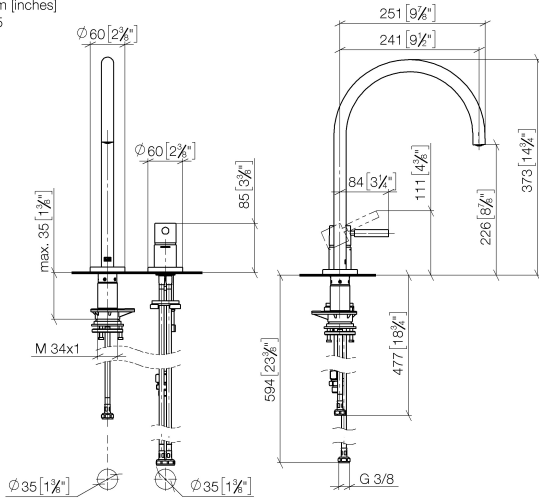

TARA ULTRA Two-hole mixer with individual rosettes - Brushed Durabross (23kt Gold)

TARA ULTRA

32 815 875

- 241mm projection
- pivotable spout 360°
- Optional swivel limiter available with swivel limiter set 12 820 970 90
- air-enriched flow
- max. flow 8 l/min at 3 bar flow pressure
- lead-free
- This product can help a building meet the requirements of Green Building Rating Systems, e.g. LEED®, BREEAM®, DGNB
- WRAS

Operating unit can be positioned freely.

	Brushed Durabross (23kt Gold)	32 815 875-28
	Chrome	32 815 875-00
	Brushed Platinum	32 815 875-06
	Platinum	32 815 875-08
	Durabross (23kt Gold)	32 815 875-09
	Dark Chrome	32 815 875-19
	Matte Black	32 815 875-33
	Brushed Champagne (22kt Gold)	32 815 875-46
	Champagne (22kt Gold)	32 815 875-47
	Brushed Chrome	32 815 875-93
	Brushed Dark Platinum	32 815 875-99

32 815 875
mm [inches]
1:5

Flow rate chart

Codes & Standards

DIN 4109

ISO 3822

Scottish Water
Byelaws

UK Water Supply
Regulations

Ü-Zeichen

TARA ULTRA Two-hole mixer with individual rosettes - Brushed Durabronze
(23kt Gold)

TARA ULTRA

32 815 875
Certificates

LGA_38

WRAS_240102

32 815 875

Spare parts list

No.	Item Number	Name	Quantity used	Delivery time
1	90 28 22 377 00-28	spout	1	-
Spare part can no longer be ordered, please order the replacement item				
2	12 820 970 90	Swivel limitation set -	1	2
3	90 30 01 299 00 90	shaft	1	2
4	04 23 10 044 08 90	fixing set	1	2
5	04 30 04 100 00 90	hose	1	2
6	90 20 87 003 00-28	handle	1	-
Spare part can no longer be ordered, please order the replacement item				
7	09 28 30 026-28	cover	1	20
8	09 14 10 091 90	seal	1	2
9	09 24 04 266 90	nut	1	2
10	90 15 05 042 00 90	cartridge	1	2
11	09 14 10 110 90	seal	1	2
12	09 27 97 040-28	rosette	1	20
13	09 31 11 011 90	pin	1	2
14	04 30 11 085 97 90	fixing set	1	2
15	04 30 04 104 00 90	hose	1	2
16	04 30 04 105 00 90	hose	2	2
17	90 24 03 250 00 90	nipple	1	2