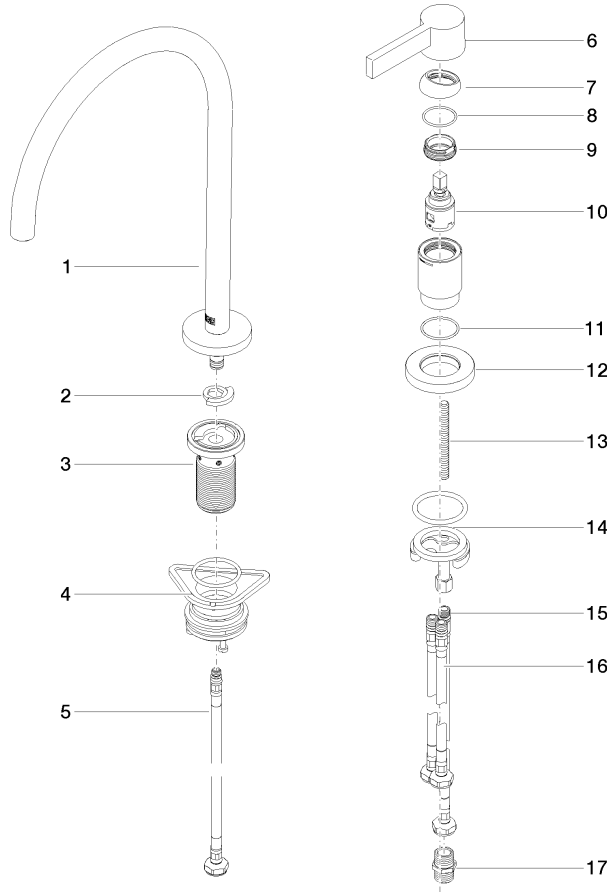

TARA ULTRA Two-hole mixer with individual rosettes - Brushed Durabross (23kt Gold)

TARA ULTRA

32 815 875

- 241mm projection
- pivotable spout 360°
- Optional swivel limiter available with swivel limiter set 12 820 970 90
- air-enriched flow
- max. flow 8 l/min at 3 bar flow pressure
- lead-free
- This product can help a building meet the requirements of Green Building Rating Systems, e.g. LEED®, BREEAM®, DGNB
- WRAS

Operating unit can be positioned freely.

	Brushed Durabross (23kt Gold)	32 815 875-28
	Chrome	32 815 875-00
	Brushed Platinum	32 815 875-06
	Platinum	32 815 875-08
	Durabross (23kt Gold)	32 815 875-09
	Dark Chrome	32 815 875-19
	Matte Black	32 815 875-33
	Brushed Champagne (22kt Gold)	32 815 875-46
	Champagne (22kt Gold)	32 815 875-47
	Brushed Chrome	32 815 875-93
	Brushed Dark Platinum	32 815 875-99

32 815 875
mm [inches]
1:5

Flow rate chart

Codes & Standards

DIN 4109

ISO 3822

Scottish Water
Byelaws

UK Water Supply
Regulations

Ü-Zeichen

TARA ULTRA Two-hole mixer with individual rosettes - Brushed Durabronze
(23kt Gold)

TARA ULTRA

32 815 875
Certificates

LGA_38

WRAS_240102

32 815 875

Spare parts list

No.	Item Number	Name	Quantity used	Delivery time
1	90 28 22 377 00-28	spout	1	-
Spare part can no longer be ordered, please order the replacement item				
2	12 820 970 90	Swivel limitation set -	1	2
3	90 30 01 299 00 90	shaft	1	2
4	04 23 10 044 08 90	fixing set	1	2
5	04 30 04 100 00 90	hose	1	2
6	90 20 87 003 00-28	handle	1	-
Spare part can no longer be ordered, please order the replacement item				
7	09 28 30 026-28	cover	1	20
8	09 14 10 091 90	seal	1	2
9	09 24 04 266 90	nut	1	2
10	90 15 05 042 00 90	cartridge	1	2
11	09 14 10 110 90	seal	1	2
12	09 27 97 040-28	rosette	1	20
13	09 31 11 011 90	pin	1	2
14	04 30 11 085 97 90	fixing set	1	2
15	04 30 04 104 00 90	hose	1	2
16	04 30 04 105 00 90	hose	2	2
17	90 24 03 250 00 90	nipple	1	2