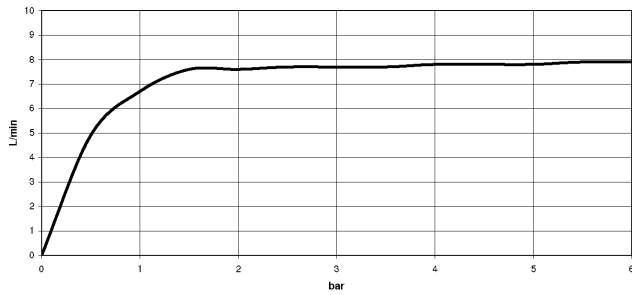

TARA ULTRA Two-hole mixer with individual rosettes - Brushed Durabross (23kt Gold)

TARA ULTRA

32 815 875

- 241mm projection
- pivotable spout 360°
- Optional swivel limiter available with swivel limiter set 12 820 970 90
- air-enriched flow
- max. flow 8 l/min at 3 bar flow pressure
- lead-free
- This product can help a building meet the requirements of Green Building Rating Systems, e.g. LEED®, BREEAM®, DGNB
- WRAS

32 815 875
mm [inches]
1:5

Flow rate chart

Codes & Standards

DIN 4109

ISO 3822

Scottish Water
Byelaws

UK Water Supply
Regulations

Ü-Zeichen