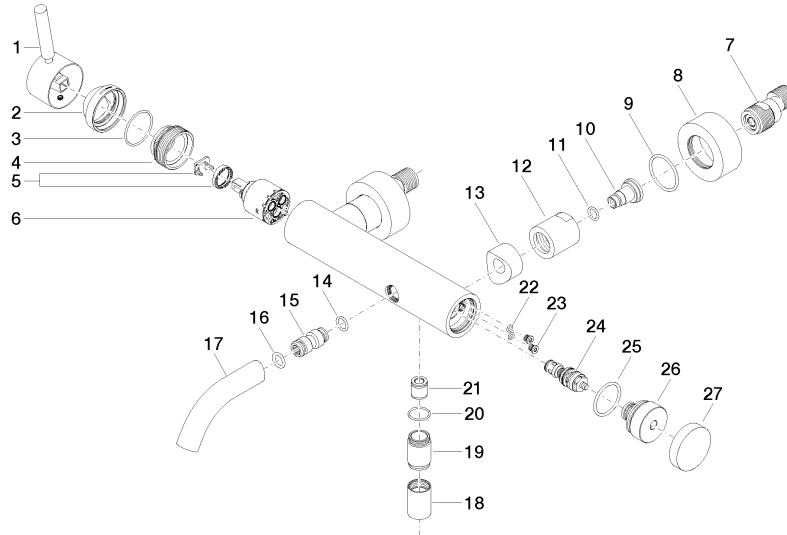

33 200 660

- 202mm projection
- circular normal flow
- automatic bath/shower diverter
- 3/8" shower outlet
- slide-on rosettes Ø 60 mm
- 1/2" connection
- gauge 150 mm - 15 mm
- max. flow 14 l/min at 3 bar flow pressure
- WRAS 2207043

Ü-Zeichen

META Single-lever bath mixer for wall mounting without shower set - Chrome

META

33 200 660

Certificates

Belgaqua_21-025-2 LGA_29

WRAS_2207

33 200 660

Product version from 7/1/2023

Parts for other finishes can be found here: Brushed Platinum

META Single-lever bath mixer for wall mounting without shower set - Chrome

META

33 200 660

Spare parts list

Product version from 7/1/2023

No.	Item Number	Name	Quantity used	Delivery time
	90 20 66 007 00-00	handle	36	10