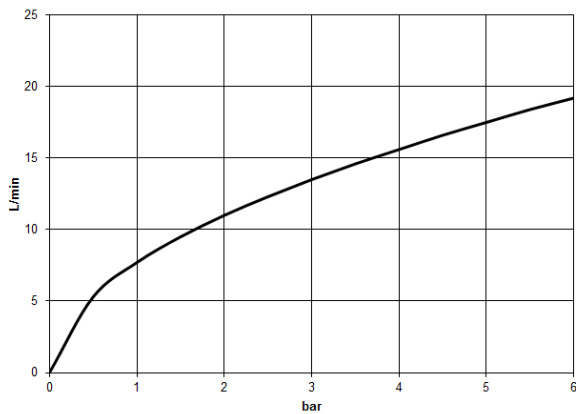

Flow rate chart

Codes & Standards

DIN 4109

EN 1717

ISO 3822

Scottish Water
Byelaws

UK Water Supply
Regulations

Ü-Zeichen