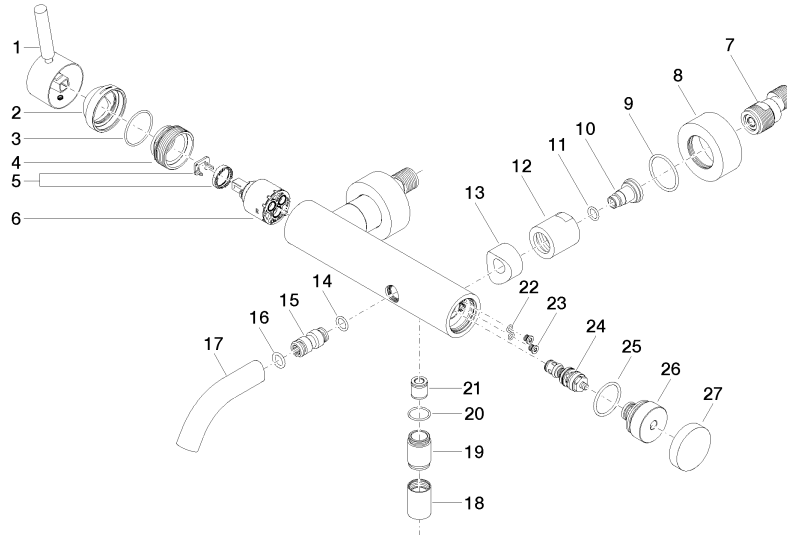

**META Single-lever bath mixer for wall mounting without shower set - Brushed Platinum**

META

33 200 660

- 202mm projection
- circular normal flow
- automatic bath/shower diverter
- 3/8" shower outlet
- slide-on rosettes Ø 60 mm
- 1/2" connection
- gauge 150 mm - 15 mm
- max. flow 14 l/min at 3 bar flow pressure
- WRAS 2207043

**META Single-lever bath mixer for wall mounting without shower set - Brushed Platinum**

META

33 200 660  
mm [inches]

**Flow rate chart**

**Codes & Standards**

DIN 4109

EN 1717

ISO 3822

---

Belgaqua\_21-025-2 LGA\_29

WRAS\_2207

META Single-lever bath mixer for wall mounting without shower set - Brushed  
Platinum

META

33 200 660

**Product version from 7/1/2023**

Parts for other  
finishes can be found  
here: [Chrome](#)

**META Single-lever bath mixer for wall mounting without shower set - Brushed  
Platinum**

META

33 200 660

**Spare parts list**

**Product version from 7/1/2023**

No.	Item Number	Name	Quantity used	Delivery time
	90 20 66 007 00-06	handle	36	10