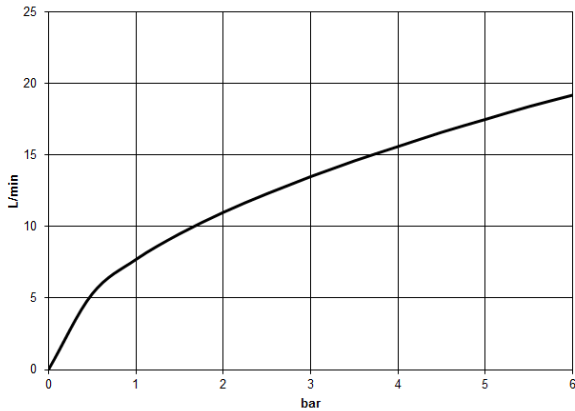

**META Single-lever bath mixer for wall mounting without shower set - Brushed Platinum**

META

33 200 660

- 202mm projection
- circular normal flow
- automatic bath/shower diverter
- 3/8" shower outlet
- slide-on rosettes Ø 60 mm
- 1/2" connection
- gauge 150 mm - 15 mm
- max. flow 14 l/min at 3 bar flow pressure
- WRAS 2207043

**META Single-lever bath mixer for wall mounting without shower set - Brushed Platinum**

META

33 200 660  
mm [inches]

**Flow rate chart**

**Codes & Standards**

DIN 4109

EN 1717

ISO 3822