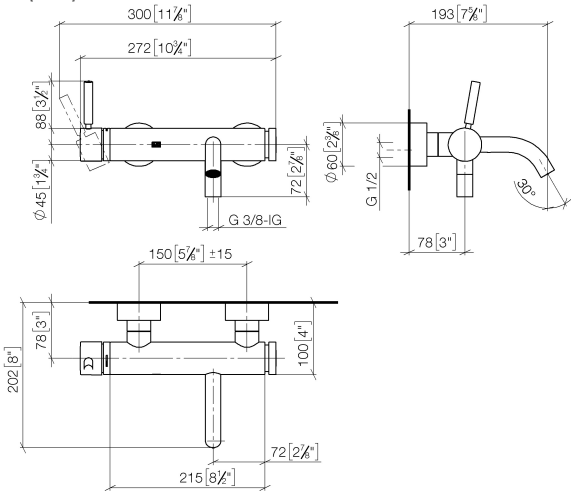

**META Single-lever bath mixer for wall mounting without shower set - Brushed Platinum**

META

33 200 660

- 202mm projection
- circular normal flow
- automatic bath/shower diverter
- 3/8" shower outlet
- slide-on rosettes Ø 60 mm
- 1/2" connection
- gauge 150 mm - 15 mm
- max. flow 14 l/min at 3 bar flow pressure
- WRAS 2207043

**META Single-lever bath mixer for wall mounting without shower set - Brushed Platinum**

META

33 200 660  
mm [inches]

**Flow rate chart**

**Codes & Standards**

DIN 4109

EN 1717

ISO 3822

Scottish Water  
Byelaws

UK Water Supply  
Regulations

Ü-Zeichen

**META Single-lever bath mixer for wall mounting without shower set - Brushed  
Platinum**

---

META

33 200 660

Certificates

**META Single-lever bath mixer for wall mounting without shower set - Brushed  
Platinum**

META

33 200 660

**Spare parts list**

**Product version from 7/1/2023**

No.	Item Number	Name	Quantity used	Delivery time
	90 20 66 007 00-06	handle	36	10