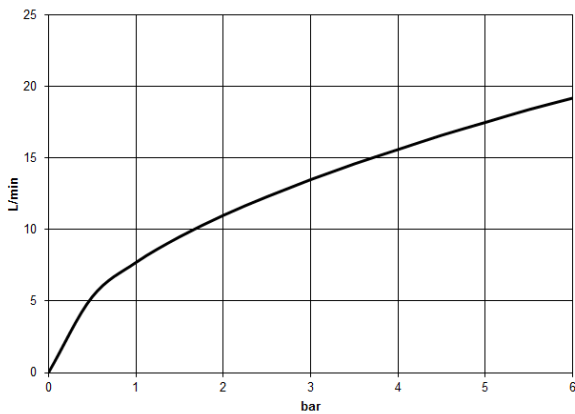

**META Single-lever bath mixer for wall mounting without shower set - Dark Chrome**

META

33 200 660

- 202mm projection
- circular normal flow
- automatic bath/shower diverter
- 3/8" shower outlet
- slide-on rosettes Ø 60 mm
- 1/2" connection
- gauge 150 mm - 15 mm
- max. flow 14 l/min at 3 bar flow pressure
- WRAS 2207043

**META Single-lever bath mixer for wall mounting without shower set - Dark Chrome**

META

33 200 660  
mm [inches]

**Flow rate chart**

**Codes & Standards**

DIN 4109

ISO 3822

Scottish Water  
Byelaws