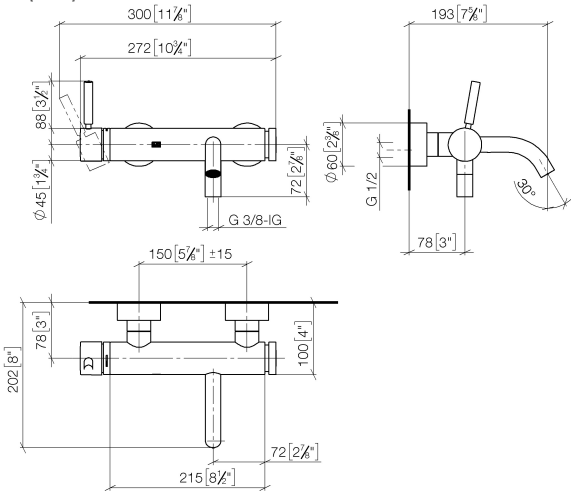

**META Single-lever bath mixer for wall mounting without shower set - Dark Chrome**

META

33 200 660

- 202mm projection
- circular normal flow
- automatic bath/shower diverter
- 3/8" shower outlet
- slide-on rosettes Ø 60 mm
- 1/2" connection
- gauge 150 mm - 15 mm
- max. flow 14 l/min at 3 bar flow pressure
- WRAS 2207043

**META Single-lever bath mixer for wall mounting without shower set - Dark Chrome**

META

33 200 660  
mm [inches]

**Flow rate chart**

**Codes & Standards**

DIN 4109

ISO 3822

Scottish Water  
Byelaws

UK Water Supply  
Regulations

**Ü-Zeichen**

META Single-lever bath mixer for wall mounting without shower set - Dark  
Chrome

---

META

33 200 660  
Certificates

---

LGA\_29

## META Single-lever bath mixer for wall mounting without shower set - Dark Chrome

---

META

33 200 660