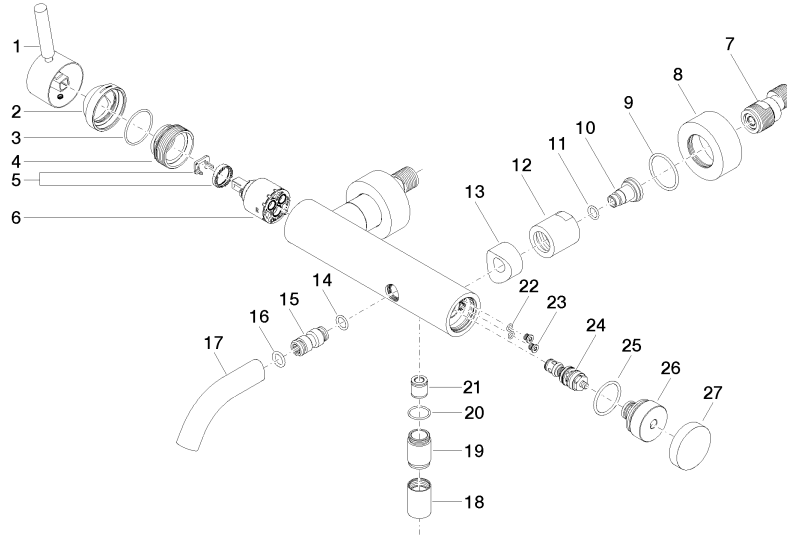

**META Single-lever bath mixer for wall mounting without shower set - Dark Chrome**

META

33 200 660

- 202mm projection
- circular normal flow
- automatic bath/shower diverter
- 3/8" shower outlet
- slide-on rosettes Ø 60 mm
- 1/2" connection
- gauge 150 mm - 15 mm
- max. flow 14 l/min at 3 bar flow pressure
- WRAS 2207043

**META Single-lever bath mixer for wall mounting without shower set - Dark Chrome**

META

33 200 660  
mm [inches]

**Flow rate chart**

**Codes & Standards**

DIN 4109

ISO 3822

Scottish Water  
Byelaws

UK Water Supply  
Regulations

**Ü-Zeichen**

META Single-lever bath mixer for wall mounting without shower set - Dark  
Chrome

---

META

33 200 660  
Certificates

---

LGA\_29

WRAS\_2207

META Single-lever bath mixer for wall mounting without shower set - Dark  
Chrome

META

33 200 660

Parts for other  
finishes can be found  
here: [Chrome](#)