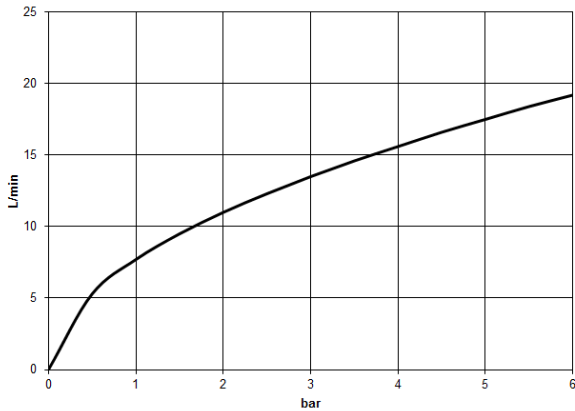

**META Single-lever bath mixer for wall mounting without shower set - Brushed Light Gold**

META

33 200 660

- 202mm projection
- circular normal flow
- automatic bath/shower diverter
- 3/8" shower outlet
- slide-on rosettes Ø 60 mm
- 1/2" connection
- gauge 150 mm - 15 mm
- max. flow 14 l/min at 3 bar flow pressure
- WRAS 2207043

**META Single-lever bath mixer for wall mounting without shower set - Brushed Light Gold**

META

33 200 660  
mm [inches]

**Flow rate chart**

**Codes & Standards**

DIN 4109

ISO 3822

Ü-Zeichen