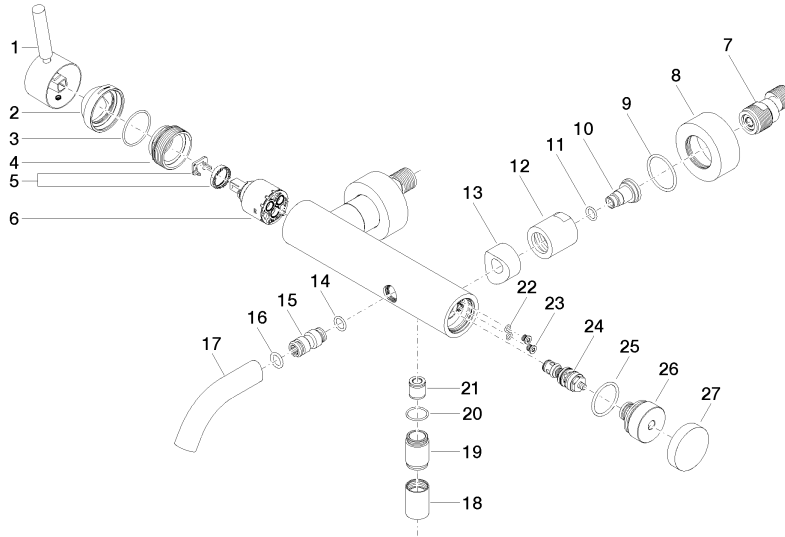

META Single-lever bath mixer for wall mounting without shower set - Brushed Light Gold

META

33 200 660

Product version from 7/1/2023

Parts for other finishes can be found here: [Chrome](#)