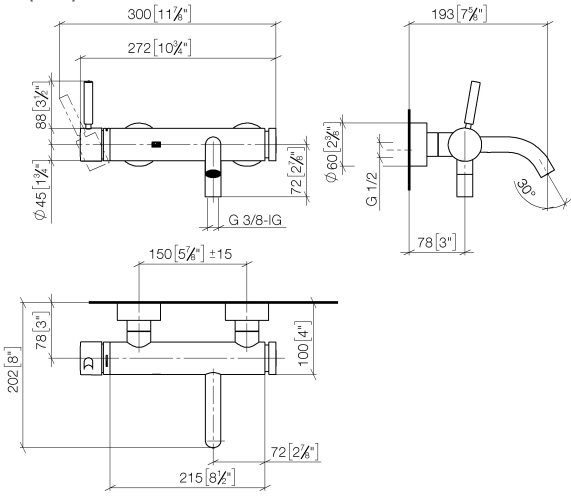

**META Single-lever bath mixer for wall mounting without shower set - Brushed Light Gold**

META

33 200 660

- 202mm projection
- circular normal flow
- automatic bath/shower diverter
- 3/8" shower outlet
- slide-on rosettes Ø 60 mm
- 1/2" connection
- gauge 150 mm - 15 mm
- max. flow 14 l/min at 3 bar flow pressure
- WRAS 2207043

**META Single-lever bath mixer for wall mounting without shower set - Brushed Light Gold**

META

33 200 660  
mm [inches]

**Flow rate chart**

**Codes & Standards**

DIN 4109

ISO 3822

Ü-Zeichen

**META Single-lever bath mixer for wall mounting without shower set - Brushed  
Light Gold**

---

META

33 200 660

Certificates

---

LGA\_29

META

33 200 660

**Spare parts list**

**Product version from 7/1/2023**

No.	Item Number	Name	Quantity used	Delivery time
	90 20 66 007 00-27	handle	36	30