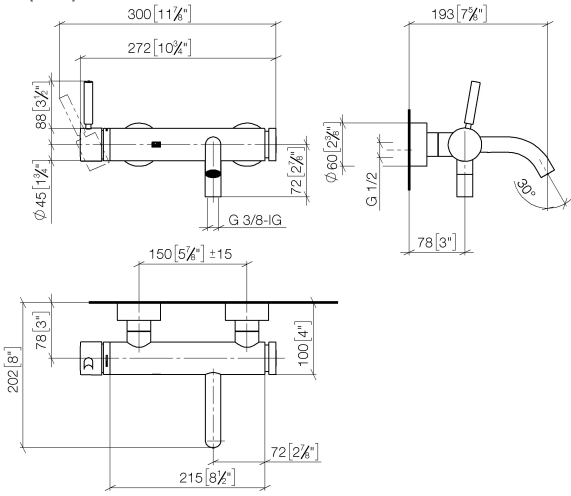

META Single-lever bath mixer for wall mounting without shower set - Matte Black

META

33 200 660

- 202mm projection
- circular normal flow
- automatic bath/shower diverter
- 3/8" shower outlet
- slide-on rosettes Ø 60 mm
- 1/2" connection
- gauge 150 mm - 15 mm
- max. flow 14 l/min at 3 bar flow pressure
- WRAS 2207043

META Single-lever bath mixer for wall mounting without shower set - Matte Black

META

33 200 660
mm [inches]

Flow rate chart

Codes & Standards

DIN 4109

EN 1717

ISO 3822

Scottish Water
Byelaws

UK Water Supply
Regulations

Ü-Zeichen

**META Single-lever bath mixer for wall mounting without shower set - Matte
Black**

META

33 200 660

Certificates

Belgaqua_21-025-2 LGA_29

META

33 200 660

Spare parts list

Product version from 7/1/2023

No.	Item Number	Name	Quantity used	Delivery time
	90 20 66 007 00-33	handle	36	30