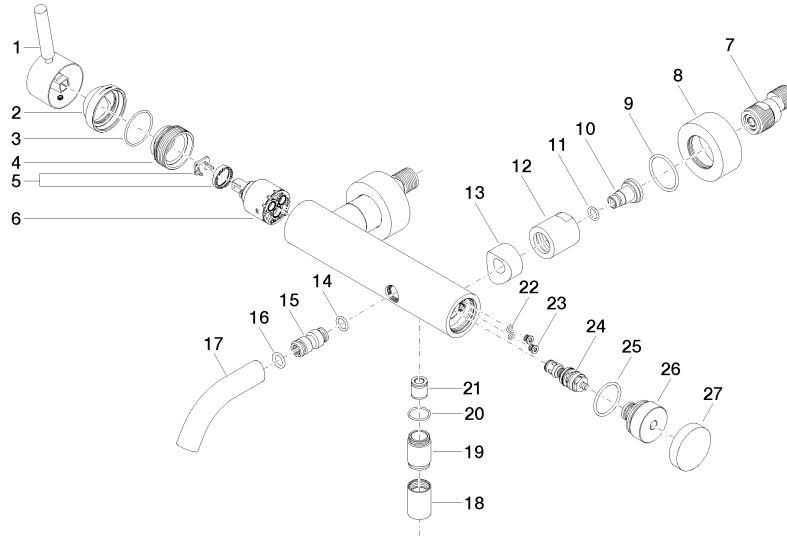

META Single-lever bath mixer for wall mounting without shower set - Matte
Black

META

33 200 660

Product version from 7/1/2023

Parts for other
finishes can be found
here: [Chrome](#)