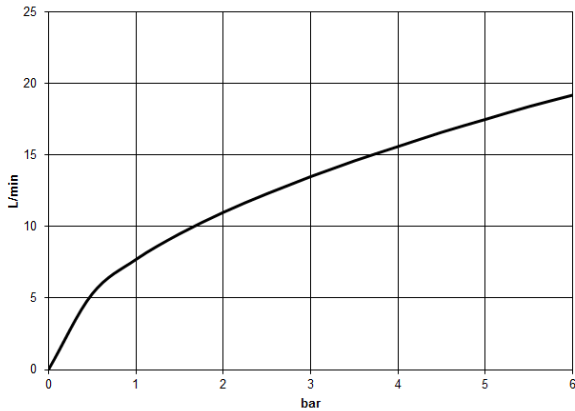

META Single-lever bath mixer for wall mounting without shower set - Matte Black

META

33 200 660

- 202mm projection
- circular normal flow
- automatic bath/shower diverter
- 3/8" shower outlet
- slide-on rosettes Ø 60 mm
- 1/2" connection
- gauge 150 mm - 15 mm
- max. flow 14 l/min at 3 bar flow pressure
- WRAS 2207043

META Single-lever bath mixer for wall mounting without shower set - Matte Black

META

33 200 660
mm [inches]

Flow rate chart

Codes & Standards

DIN 4109

EN 1717

ISO 3822