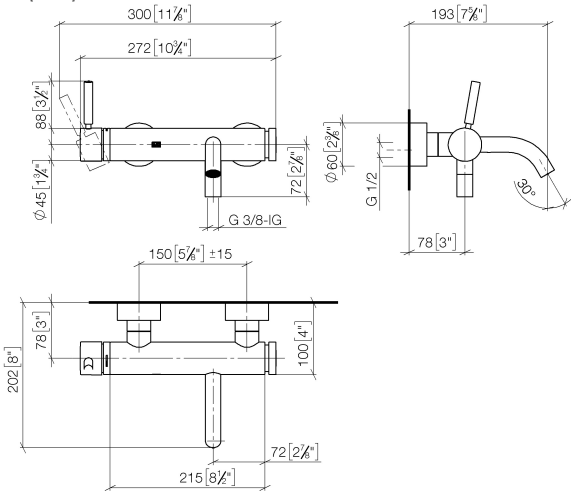

**META Single-lever bath mixer for wall mounting without shower set - Brushed Bronze**

META

33 200 660

- 202mm projection
- circular normal flow
- automatic bath/shower diverter
- 3/8" shower outlet
- slide-on rosettes Ø 60 mm
- 1/2" connection
- gauge 150 mm - 15 mm
- max. flow 14 l/min at 3 bar flow pressure
- WRAS 2207043

33 200 660  
mm [inches]

**Flow rate chart**

**Codes & Standards**

DIN 4109

ISO 3822

Ü-Zeichen

**META Single-lever bath mixer for wall mounting without shower set - Brushed  
Bronze**

---

META

33 200 660

**Spare parts list**

**Product version from 7/1/2023**

No.	Item Number	Name	Quantity used	Delivery time
	90 20 66 007 00-42	handle	36	30