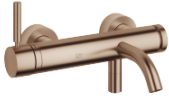

**META Single-lever bath mixer for wall mounting without shower set - Brushed Bronze**

META

33 200 660

- 202mm projection
- circular normal flow
- automatic bath/shower diverter
- 3/8" shower outlet
- slide-on rosettes Ø 60 mm
- 1/2" connection
- gauge 150 mm - 15 mm
- max. flow 14 l/min at 3 bar flow pressure
- WRAS 2207043

Intrinsic protection against back flow.

	Brushed Bronze	33 200 660-42
	Chrome	33 200 660-00
	Brushed Platinum	33 200 660-06
	Dark Chrome	33 200 660-19
	Light Gold	33 200 660-26
	Brushed Light Gold	33 200 660-27
	Matte Black	33 200 660-33
	Brushed Champagne (22kt Gold)	33 200 660-46
	Champagne (22kt Gold)	33 200 660-47
	Brushed Chrome	33 200 660-93
	Brushed Dark Platinum	33 200 660-99

33 200 660  
mm [inches]

**Flow rate chart**

**Codes & Standards**

DIN 4109

ISO 3822

Ü-Zeichen

**META Single-lever bath mixer for wall mounting without shower set - Brushed  
Bronze**

---

# META Single-lever bath mixer for wall mounting without shower set - Brushed Bronze

META

33 200 660

**Product version from 7/1/2023**

Parts for other finishes can be found here: [Chrome](#)

**META Single-lever bath mixer for wall mounting without shower set - Brushed Bronze**