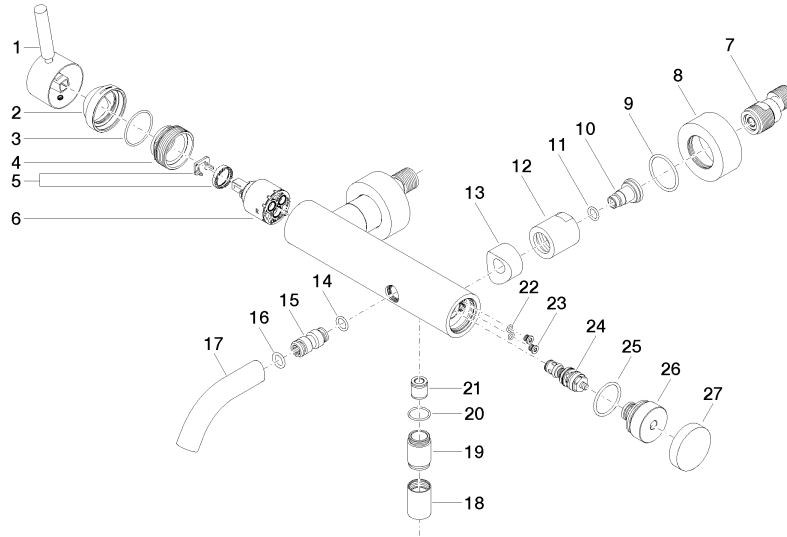

**META Single-lever bath mixer for wall mounting without shower set - Brushed Bronze**

META

33 200 660

- 202mm projection
- circular normal flow
- automatic bath/shower diverter
- 3/8" shower outlet
- slide-on rosettes Ø 60 mm
- 1/2" connection
- gauge 150 mm - 15 mm
- max. flow 14 l/min at 3 bar flow pressure
- WRAS 2207043

33 200 660  
mm [inches]

**Flow rate chart**

**Codes & Standards**

DIN 4109

ISO 3822

Ü-Zeichen

**META Single-lever bath mixer for wall mounting without shower set - Brushed  
Bronze**

---

# META Single-lever bath mixer for wall mounting without shower set - Brushed Bronze

META

33 200 660

**Product version from 7/1/2023**

Parts for other finishes can be found here: [Chrome](#)

**META Single-lever bath mixer for wall mounting without shower set - Brushed Bronze**

META

33 200 660

**Spare parts list**

**Product version from 7/1/2023**

No.	Item Number	Name	Quantity used	Delivery time
	90 20 66 007 00-42	handle	36	30