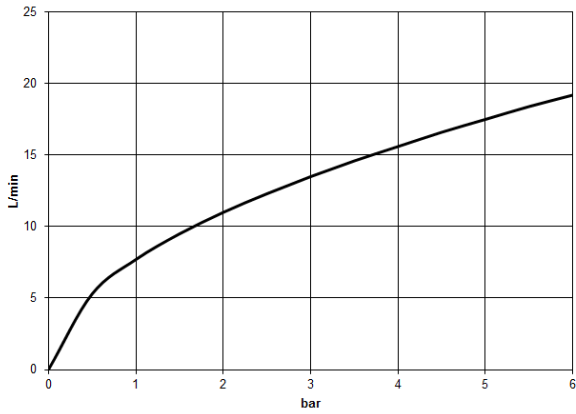

**META Single-lever bath mixer for wall mounting without shower set - Brushed Bronze**

META

33 200 660

- 202mm projection
- circular normal flow
- automatic bath/shower diverter
- 3/8" shower outlet
- slide-on rosettes Ø 60 mm
- 1/2" connection
- gauge 150 mm - 15 mm
- max. flow 14 l/min at 3 bar flow pressure
- WRAS 2207043

33 200 660  
mm [inches]

**Flow rate chart**

**Codes & Standards**

DIN 4109

ISO 3822

Ü-Zeichen

**META Single-lever bath mixer for wall mounting without shower set - Brushed  
Bronze**

---