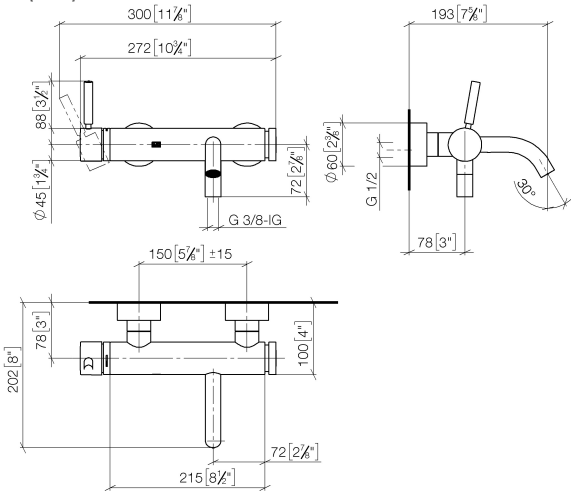

**META Single-lever bath mixer for wall mounting without shower set -
Champagne (22kt Gold)**

META

33 200 660

- 202mm projection
- circular normal flow
- automatic bath/shower diverter
- 3/8" shower outlet
- slide-on rosettes Ø 60 mm
- 1/2" connection
- gauge 150 mm - 15 mm
- max. flow 14 l/min at 3 bar flow pressure
- WRAS 2207043

**META Single-lever bath mixer for wall mounting without shower set -
Champagne (22kt Gold)**

META

33 200 660
mm [inches]

Flow rate chart

Codes & Standards

DIN 4109

ISO 3822

Scottish Water
Byelaws

UK Water Supply
Regulations

Ü-Zeichen

**META Single-lever bath mixer for wall mounting without shower set -
Champagne (22kt Gold)**

META

33 200 660
Certificates

LGA_29

WRAS_2207

META Single-lever bath mixer for wall mounting without shower set - Champagne (22kt Gold)

Spare parts list

Product version from 7/1/2023

No.	Item Number	Name	Quantity used	Delivery time
	90 20 66 007 00-47	handle	36	30