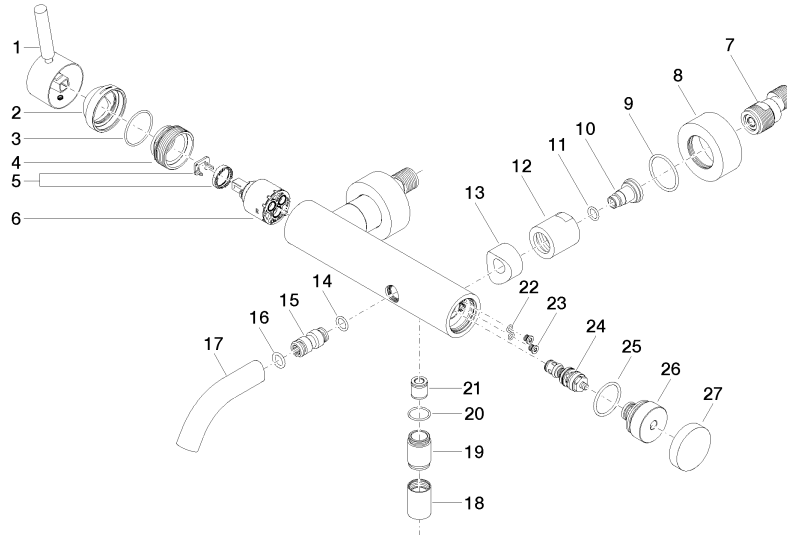

META Single-lever bath mixer for wall mounting without shower set - Champagne (22kt Gold)

META

33 200 660

Product version from 7/1/2023

Parts for other
finishes can be found
here: [Chrome](#)