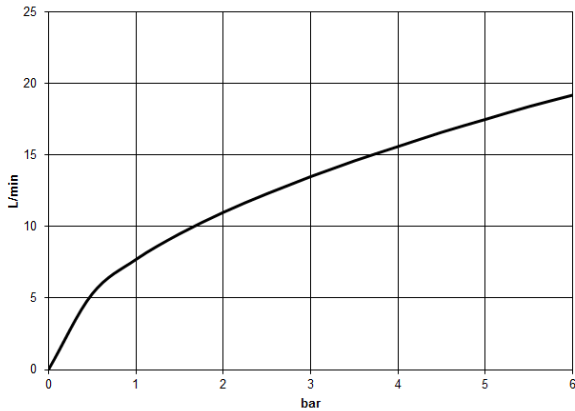

**META Single-lever bath mixer for wall mounting without shower set -
Champagne (22kt Gold)**

META

33 200 660

- 202mm projection
- circular normal flow
- automatic bath/shower diverter
- 3/8" shower outlet
- slide-on rosettes Ø 60 mm
- 1/2" connection
- gauge 150 mm - 15 mm
- max. flow 14 l/min at 3 bar flow pressure
- WRAS 2207043

**META Single-lever bath mixer for wall mounting without shower set -
Champagne (22kt Gold)**

META

33 200 660
mm [inches]

Flow rate chart

Codes & Standards

DIN 4109

ISO 3822

Scottish Water
Byelaws