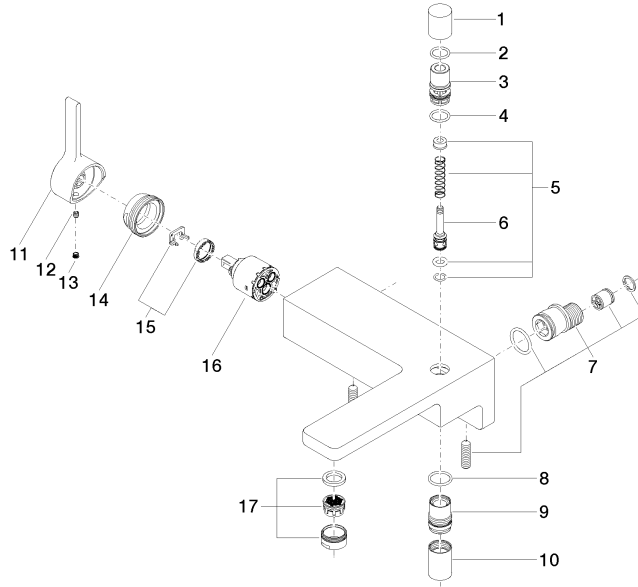

LULU Single-lever bath mixer for wall mounting without shower set - Chrome

LULU

33 200 710

- 190mm projection
- circular normal flow
- automatic bath/shower diverter
- 3/8" shower outlet
- 1/2" connection
- gauge 150 mm - 10 mm
- max. flow 17.8 l/min at 3 bar flow pressure

Ü-Zeichen

LULU Single-lever bath mixer for wall mounting without shower set - Chrome

LULU

33 200 710

Certificates

LGA_9

Belgaqua_21-376-2

33 200 710

Product version from 3/31/2009 to 3/19/2019

Product version from 3/19/2019

Parts for other finishes can be found here: Brushed Platinum

LULU Single-lever bath mixer for wall mounting without shower set - Chrome

LULU

33 200 710

Spare parts list

Product version from 3/31/2009 to 3/19/2019

Product version from 3/19/2019

No.	Item Number	Name	Quantity used	Delivery time
	09 20 71 031-00	handle	18	10