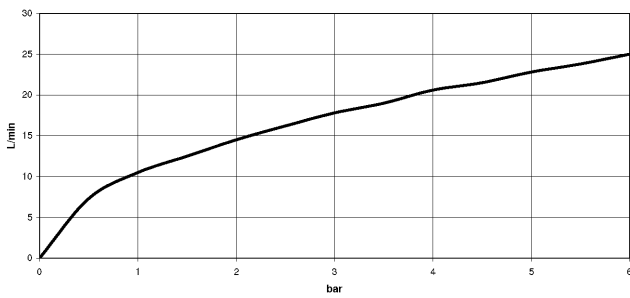

LULU Single-lever bath mixer for wall mounting without shower set - Chrome

LULU

33 200 710

- 190mm projection
- circular normal flow
- automatic bath/shower diverter
- 3/8" shower outlet
- 1/2" connection
- gauge 150 mm - 10 mm
- max. flow 17.8 l/min at 3 bar flow pressure

Intrinsic protection against back flow.

	Chrome	33 200 710-00
	Brushed Platinum	33 200 710-06

33 200 710

Flow rate chart

Codes & Standards

DIN 4109

EN 1717

ISO 3822