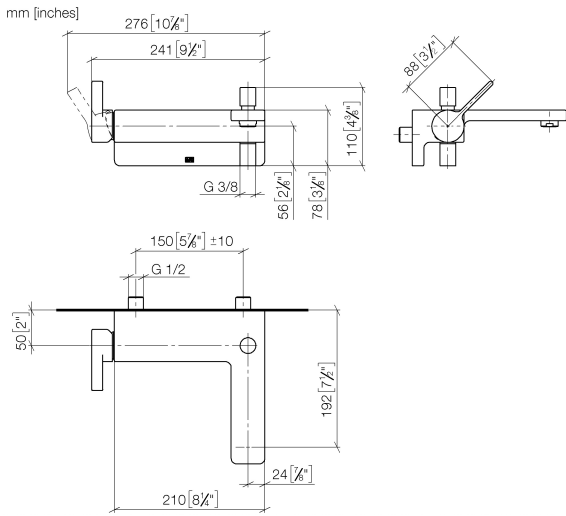

LULU Single-lever bath mixer for wall mounting without shower set - Chrome

LULU

33 200 710

- 190mm projection
- circular normal flow
- automatic bath/shower diverter
- 3/8" shower outlet
- 1/2" connection
- gauge 150 mm - 10 mm
- max. flow 17.8 l/min at 3 bar flow pressure

Intrinsic protection against back flow.

	Chrome	33 200 710-00
	Brushed Platinum	33 200 710-06

33 200 710

Flow rate chart

Codes & Standards

DIN 4109

EN 1717

ISO 3822

Ü-Zeichen

LULU Single-lever bath mixer for wall mounting without shower set - Chrome

LULU

33 200 710

Certificates

LGA_9

Belgaqua_21-376-2

33 200 710

LULU

33 200 710

Spare parts list

Product version from 3/31/2009 to 3/19/2019

Product version from 3/19/2019

No.	Item Number	Name	Quantity used	Delivery time
	09 20 71 031-00	handle	18	10