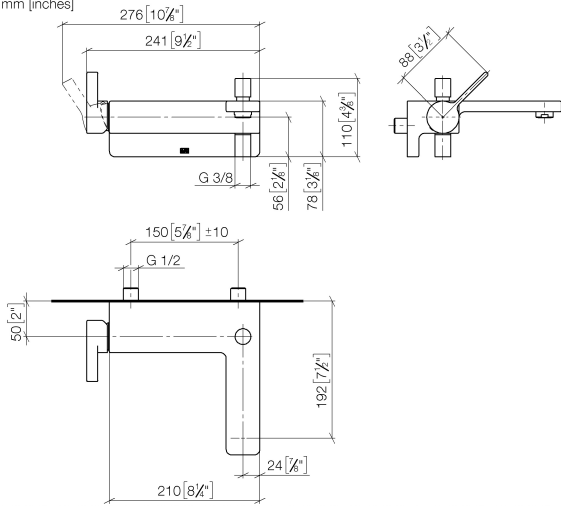

# LULU Single-lever bath mixer for wall mounting without shower set - Brushed Platinum

LULU

33 200 710

- 190mm projection
- circular normal flow
- automatic bath/shower diverter
- 3/8" shower outlet
- 1/2" connection
- gauge 150 mm - 10 mm
- max. flow 17.8 l/min at 3 bar flow pressure

Intrinsic protection against back flow.

	Brushed Platinum	33 200 710-06
	Chrome	33 200 710-00

33 200 710

mm [inches]

**Flow rate chart**

**Codes & Standards**

DIN 4109

EN 1717

ISO 3822

Ü-Zeichen

LULU Single-lever bath mixer for wall mounting without shower set - Brushed  
Platinum

---

LULU

33 200 710  
Certificates

---

LGA\_9

LULU

33 200 710

Spare parts list

Product version from 3/31/2009 to 3/19/2019

**Product version from 3/19/2019**

No.	Item Number	Name	Quantity used	Delivery time
	09 20 71 031-06	handle	18	10