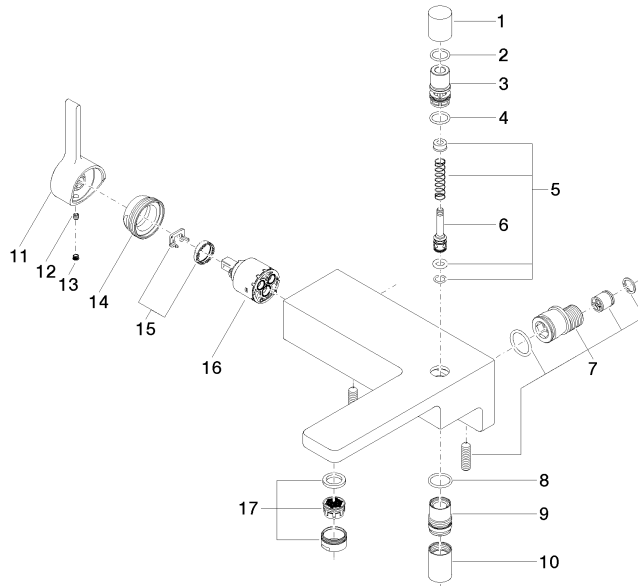

# LULU Single-lever bath mixer for wall mounting without shower set - Brushed Platinum

LULU

33 200 710

- 190mm projection
- circular normal flow
- automatic bath/shower diverter
- 3/8" shower outlet
- 1/2" connection
- gauge 150 mm - 10 mm
- max. flow 17.8 l/min at 3 bar flow pressure

ISO 3822

Ü-Zeichen

LULU Single-lever bath mixer for wall mounting without shower set - Brushed  
Platinum

---

LULU

33 200 710  
Certificates

---

LGA\_9

Belgaqua\_21-376-2

33 200 710

Product version from 3/31/2009 to 3/19/2019

**Product version from 3/19/2019**

Parts for other  
finishes can be found  
here: [Chrome](#)

LULU Single-lever bath mixer for wall mounting without shower set - Brushed Platinum

LULU

33 200 710

Spare parts list

Product version from 3/31/2009 to 3/19/2019

**Product version from 3/19/2019**

No.	Item Number	Name	Quantity used	Delivery time
	09 20 71 031-06	handle	18	10