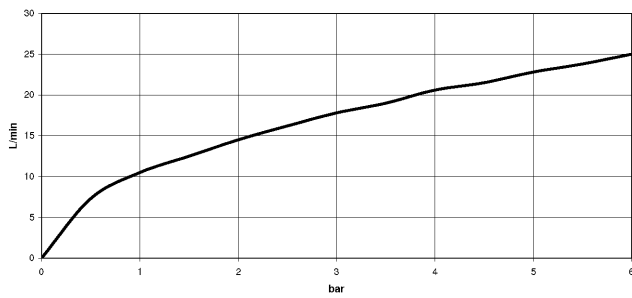

# LULU Single-lever bath mixer for wall mounting without shower set - Brushed Platinum

LULU

33 200 710

- 190mm projection
- circular normal flow
- automatic bath/shower diverter
- 3/8" shower outlet
- 1/2" connection
- gauge 150 mm - 10 mm
- max. flow 17.8 l/min at 3 bar flow pressure

Intrinsic protection against back flow.

	Brushed Platinum	33 200 710-06
	Chrome	33 200 710-00

33 200 710

mm [inches]

**Flow rate chart**

**Codes & Standards**

DIN 4109

EN 1717