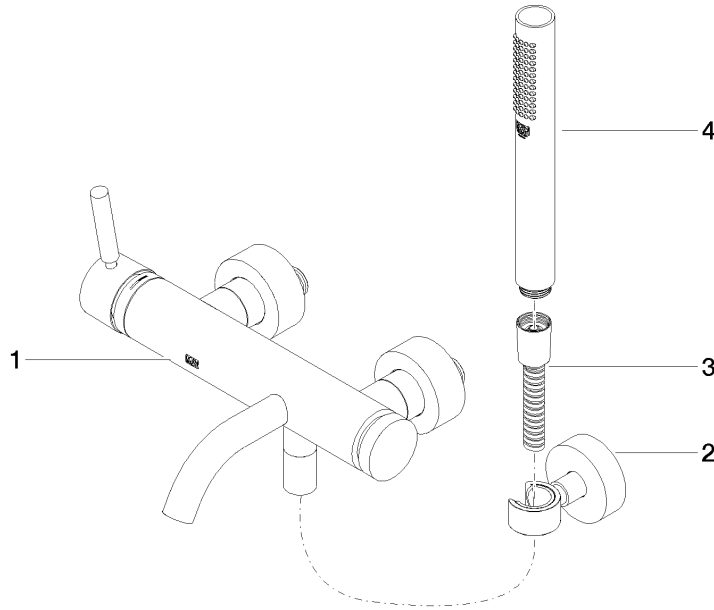

## META Single-lever bath mixer for wall mounting with hand shower set - Brushed Platinum

33 233 660 Product version from 7/1/2023

- spout: circular, air-enriched flow
- max. flow 14 l/min at 3 bar flow pressure
- Hand shower: COMPACT RAIN, max. flow rate 6.8 l/min (at 3 bar)
- complete hand shower set with anti-scale system
- automatic bath/shower diverter
- 202mm projection
- slide-on rosettes Ø 60 mm
- gauge 150 mm - 15 mm
- 1/2" connection
- metal shower hose 1250mm with integrated anti-twist protection
- shower holder rosette Ø 57mm
- WRAS

## META Single-lever bath mixer for wall mounting with hand shower set - Brushed Platinum

---

33 233 660 Product version from 7/1/2023

### Certificates

---

Belgaqua\_21-025-2 LGA\_29

WRAS\_2207

**META Single-lever bath mixer for wall mounting with hand shower set -  
Brushed Platinum**

33 233 660 Product version from 7/1/2023

Parts for other  
finishes can be found  
here: [Chrome](#)

**Spare parts list**

No.	Item Number	Name	Quantity used	Delivery time
1	33 200 660-06	META Single-lever bath mixer for wall mounting without shower set - Brushed Platinum	1	10
2	28 050 920-06	holder	1	-
Spare part can no longer be ordered, please order the replacement item				
3	90 30 02 072 00-06	Metal shower hose 1/2" x 3/8" x 1250 mm - Brushed Platinum	1	10
4	90 12 11 140 41-06	shower	1	10