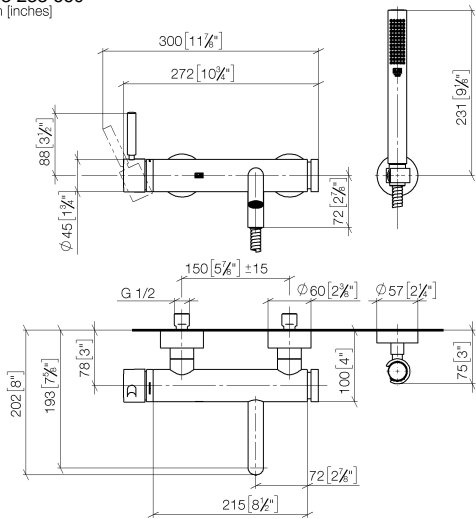

**META Single-lever bath mixer for wall mounting with hand shower set - Dark Chrome**

33 233 660

- spout: circular, air-enriched flow
- max. flow 14 l/min at 3 bar flow pressure
- Hand shower: COMPACT RAIN, max. flow rate 6.8 l/min (at 3 bar)
- complete hand shower set with anti-scale system
- automatic bath/shower diverter
- 202mm projection
- slide-on rosettes Ø 60 mm
- gauge 150 mm - 15 mm
- 1/2" connection
- metal shower hose 1250mm with integrated anti-twist protection
- shower holder rosette Ø 57mm
- WRAS

**META Single-lever bath mixer for wall mounting with hand shower set - Dark Chrome**

33 233 660  
mm [inches]

**Flow rate chart**

**Codes & Standards**

DIN 4109

ISO 3822

Scottish Water  
Byelaws

UK Water Supply  
Regulations

## META Single-lever bath mixer for wall mounting with hand shower set - Dark Chrome

---

33 233 660

Certificates

---

LGA\_29

WRAS\_2207

# META Single-lever bath mixer for wall mounting with hand shower set - Dark Chrome

33 233 660  
Parts for other  
finishes can be found  
here: [Chrome](#)