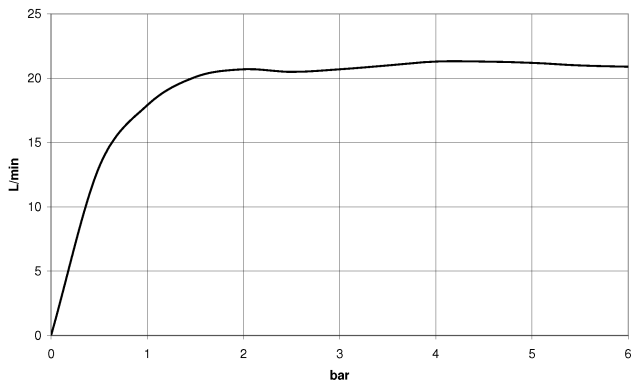

**META Single-lever bath mixer for wall mounting with hand shower set - Dark Chrome**

33 233 660

- spout: circular, air-enriched flow
- max. flow 14 l/min at 3 bar flow pressure
- Hand shower: COMPACT RAIN, max. flow rate 6.8 l/min (at 3 bar)
- complete hand shower set with anti-scale system
- automatic bath/shower diverter
- 202mm projection
- slide-on rosettes Ø 60 mm
- gauge 150 mm - 15 mm
- 1/2" connection
- metal shower hose 1250mm with integrated anti-twist protection
- shower holder rosette Ø 57mm
- WRAS

Intrinsic protection against back flow.

	Dark Chrome	33 233 660-19
	Chrome	33 233 660-00
	Brushed Platinum	33 233 660-06
	Light Gold	33 233 660-26
	Brushed Light Gold	33 233 660-27
	Matte Black	33 233 660-33
	Brushed Bronze	33 233 660-42
	Brushed Champagne (22kt Gold)	33 233 660-46
	Champagne (22kt Gold)	33 233 660-47
	Brushed Chrome	33 233 660-93
	Brushed Dark Platinum	33 233 660-99

**META Single-lever bath mixer for wall mounting with hand shower set - Dark Chrome**

33 233 660  
mm [inches]

**Flow rate chart**

**Codes & Standards**

DIN 4109

ISO 3822

Scottish Water  
Byelaws

UK Water Supply  
Regulations