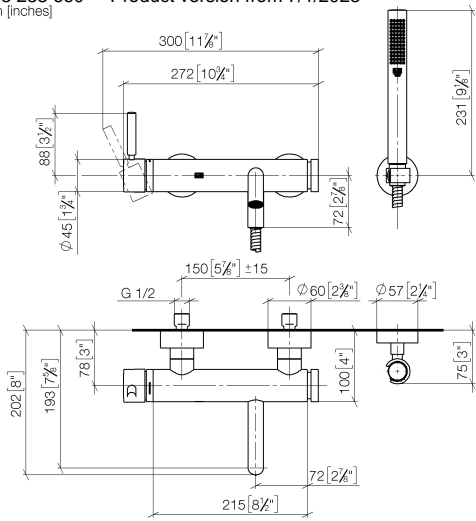

**META Single-lever bath mixer for wall mounting with hand shower set -  
Brushed Champagne (22kt Gold)**

33 233 660 Product version from 7/1/2023

- spout: circular, air-enriched flow
- max. flow 14 l/min at 3 bar flow pressure
- Hand shower: COMPACT RAIN, max. flow rate 6.8 l/min (at 3 bar)
- complete hand shower set with anti-scale system
- automatic bath/shower diverter
- 202mm projection
- slide-on rosettes Ø 60 mm
- gauge 150 mm - 15 mm
- 1/2" connection
- metal shower hose 1250mm with integrated anti-twist protection
- shower holder rosette Ø 57mm
- WRAS

# META Single-lever bath mixer for wall mounting with hand shower set - Brushed Champagne (22kt Gold)

33 233 660 Product version from 7/1/2023  
mm [inches]

33 233 660 Product version from 7/1/2023

Parts for other  
finishes can be found  
here: [Chrome](#)

**Spare parts list**

No.	Item Number	Name	Quantity used	Delivery time
1	33 200 660-46	META Single-lever bath mixer for wall mounting without shower set - Brushed Champagne (22kt Gold)	1	30
2	28 050 920-46	holder	1	-
Spare part can no longer be ordered, please order the replacement item				
3	90 30 02 072 00-46	Metal shower hose 1/2" x 3/8" x 1250 mm - Brushed Champagne (22kt Gold)	1	30
4	90 12 11 140 41-46	shower	1	30