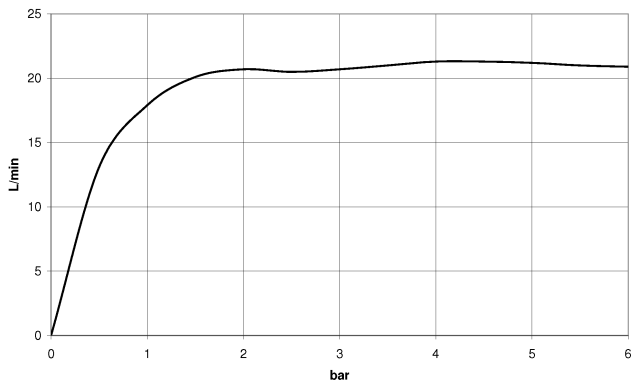

**META Single-lever bath mixer for wall mounting with hand shower set -  
Brushed Champagne (22kt Gold)**

33 233 660 Product version from 7/1/2023

- spout: circular, air-enriched flow
- max. flow 14 l/min at 3 bar flow pressure
- Hand shower: COMPACT RAIN, max. flow rate 6.8 l/min (at 3 bar)
- complete hand shower set with anti-scale system
- automatic bath/shower diverter
- 202mm projection
- slide-on rosettes Ø 60 mm
- gauge 150 mm - 15 mm
- 1/2" connection
- metal shower hose 1250mm with integrated anti-twist protection
- shower holder rosette Ø 57mm
- WRAS

Intrinsic protection against back flow.

	Brushed Champagne (22kt Gold)	33 233 660-46
	Chrome	33 233 660-00
	Brushed Platinum	33 233 660-06
	Dark Chrome	33 233 660-19
	Light Gold	33 233 660-26
	Brushed Light Gold	33 233 660-27
	Matte Black	33 233 660-33
	Brushed Bronze	33 233 660-42
	Champagne (22kt Gold)	33 233 660-47
	Brushed Chrome	33 233 660-93
	Brushed Dark Platinum	33 233 660-99

# META Single-lever bath mixer for wall mounting with hand shower set - Brushed Champagne (22kt Gold)

33 233 660 Product version from 7/1/2023  
mm [inches]

## Flow rate chart