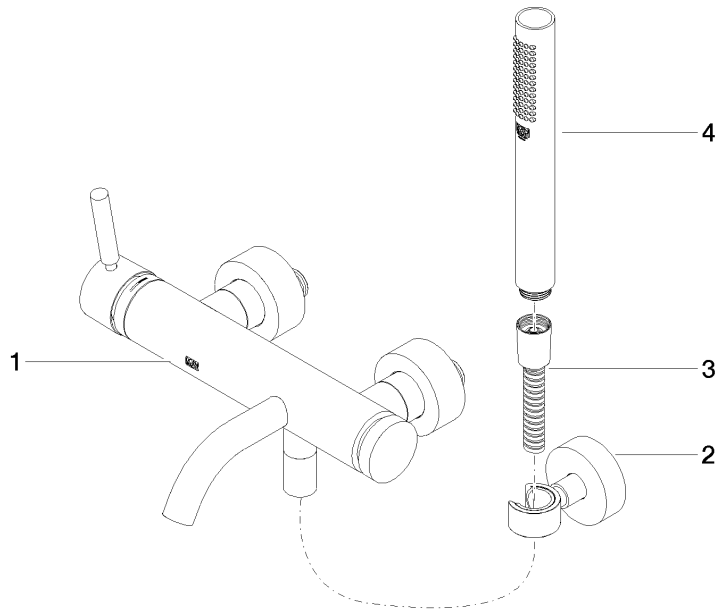

**META Single-lever bath mixer for wall mounting with hand shower set -  
Brushed Champagne (22kt Gold)**

33 233 660 Product version from 7/1/2023

- spout: circular, air-enriched flow
- max. flow 14 l/min at 3 bar flow pressure
- Hand shower: COMPACT RAIN, max. flow rate 6.8 l/min (at 3 bar)
- complete hand shower set with anti-scale system
- automatic bath/shower diverter
- 202mm projection
- slide-on rosettes Ø 60 mm
- gauge 150 mm - 15 mm
- 1/2" connection
- metal shower hose 1250mm with integrated anti-twist protection
- shower holder rosette Ø 57mm
- WRAS

## META Single-lever bath mixer for wall mounting with hand shower set - Brushed Champagne (22kt Gold)

---

33 233 660 Product version from 7/1/2023

Certificates

---

LGA\_29

WRAS\_2207

**META Single-lever bath mixer for wall mounting with hand shower set -  
Brushed Champagne (22kt Gold)**

33 233 660 Product version from 7/1/2023

Parts for other  
finishes can be found  
here: [Chrome](#)

**Spare parts list**

No.	Item Number	Name	Quantity used	Delivery time
1	33 200 660-46	META Single-lever bath mixer for wall mounting without shower set - Brushed Champagne (22kt Gold)	1	30
2	28 050 920-46	holder	1	-
Spare part can no longer be ordered, please order the replacement item				
3	90 30 02 072 00-46	Metal shower hose 1/2" x 3/8" x 1250 mm - Brushed Champagne (22kt Gold)	1	30
4	90 12 11 140 41-46	shower	1	30