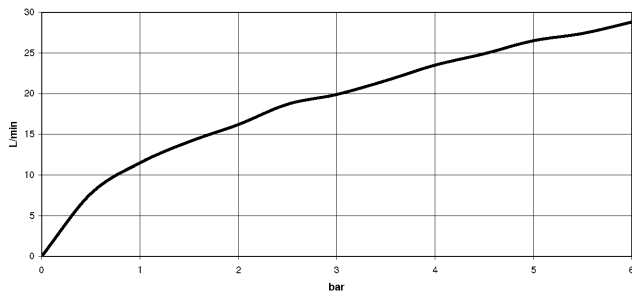

META Single-lever shower mixer for wall mounting - Brushed Champagne (22kt Gold)

33 300 660 Product version from 7/1/2023

- 3/8" shower outlet
- slide-on rosettes Ø 60 mm
- 1/2" connection
- gauge 150 mm - 15 mm
- WRAS

META Single-lever shower mixer for wall mounting - Brushed Champagne (22kt Gold)

33 300 660 Product version from 7/1/2023
mm [inches]

Flow rate chart

Codes & Standards

DIN 4109

ISO 3822

Scottish Water
Byelaws