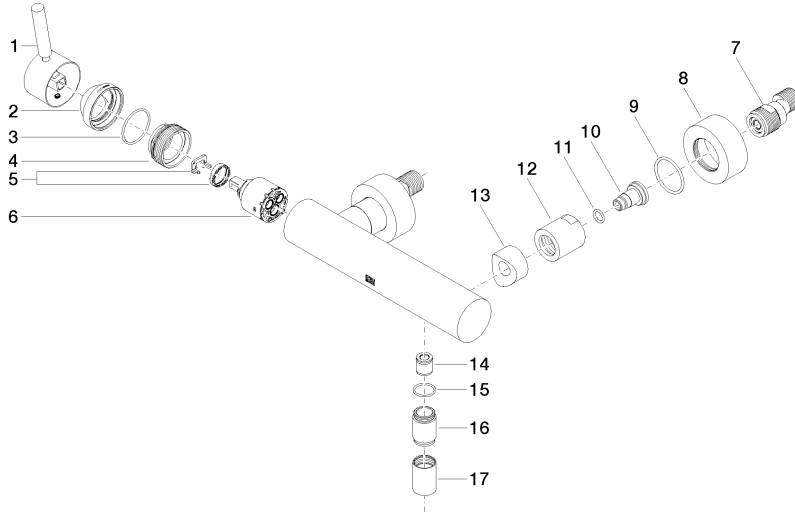

META Single-lever shower mixer for wall mounting - Brushed Champagne (22kt Gold)

33 300 660 Product version from 7/1/2023

- 3/8" shower outlet
- slide-on rosettes Ø 60 mm
- 1/2" connection
- gauge 150 mm - 15 mm
- WRAS

META Single-lever shower mixer for wall mounting - Brushed Champagne (22kt Gold)

33 300 660 Product version from 7/1/2023
mm [inches]

Flow rate chart

Codes & Standards

DIN 4109

ISO 3822

Scottish Water
Byelaws

UK Water Supply
Regulations

Ü-Zeichen

META Single-lever shower mixer for wall mounting - Brushed Champagne (22kt Gold)

33 300 660 Product version from 7/1/2023

Certificates

LGA_29

WRAS_2205

META Single-lever shower mixer for wall mounting - Brushed Champagne (22kt Gold)

33 300 660 Product version from 7/1/2023

Parts for other finishes can be found here: [Chrome](#)

Spare parts list

No.	Item Number	Name	Quantity used	Delivery time
1	90 20 66 007 00-46	handle	1	30
2	09 28 30 032-46	cover	1	60
3	09 14 10 102 90	seal	1	2
4	09 24 04 296 90	nut	1	2
5	90 28 10 148 00 90	accessories	1	2
6	90 15 05 064 00 90	cartridge	1	2
7	04 11 04 030 00 90	connection	2	2
8	09 27 62 004-46	rosette	2	60
9	09 14 10 119 90	seal	2	2
10	09 29 05 005 20 90	nipple	2	60
11	09 14 10 008 90	seal	2	2
12	09 23 10 048-46	nut	2	60
13	09 18 40 059-46	sleeve	2	60
14	90 23 01 141 00 90	back-flow preventer	1	2
15	90 14 10 032 00 90	seal	1	2
16	09 24 03 115 20-46	nipple	1	30
17	90 21 02 069 00-46	cover	1	30