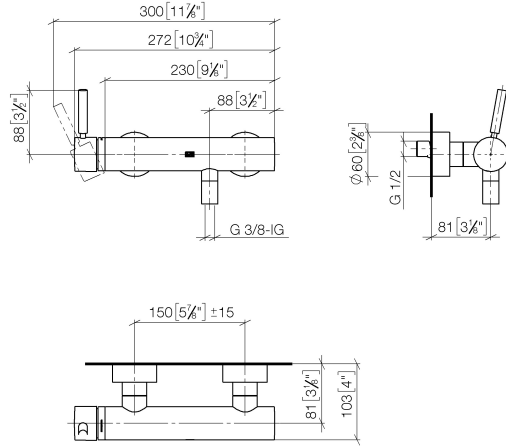

META Single-lever shower mixer for wall mounting - Brushed Champagne (22kt Gold)

33 300 660 Product version from 7/1/2023

- 3/8" shower outlet
- slide-on rosettes Ø 60 mm
- 1/2" connection
- gauge 150 mm - 15 mm
- WRAS

META Single-lever shower mixer for wall mounting - Brushed Champagne (22kt Gold)

33 300 660 Product version from 7/1/2023
mm [inches]

Flow rate chart

Codes & Standards

DIN 4109

ISO 3822

Scottish Water
Byelaws

UK Water Supply
Regulations

Ü-Zeichen

META Single-lever shower mixer for wall mounting - Brushed Champagne (22kt Gold)

33 300 660 Product version from 7/1/2023

Certificates

LGA_29

WRAS_2205

META Single-lever shower mixer for wall mounting - Brushed Champagne (22kt Gold)

33 300 660 Product version from 7/1/2023

Parts for other finishes can be found here: [Chrome](#)

Spare parts list

No.	Item Number	Name	Quantity used	Delivery time
1	90 20 66 007 00-46	handle	1	30
2	09 28 30 032-46	cover	1	60
3	09 14 10 102 90	seal	1	2
4	09 24 04 296 90	nut	1	2
5	90 28 10 148 00 90	accessories	1	2
6	90 15 05 064 00 90	cartridge	1	2
7	04 11 04 030 00 90	connection	2	2
8	09 27 62 004-46	rosette	2	60
9	09 14 10 119 90	seal	2	2
10	09 29 05 005 20 90	nipple	2	60
11	09 14 10 008 90	seal	2	2
12	09 23 10 048-46	nut	2	60
13	09 18 40 059-46	sleeve	2	60
14	90 23 01 141 00 90	back-flow preventer	1	2
15	90 14 10 032 00 90	seal	1	2
16	09 24 03 115 20-46	nipple	1	30
17	90 21 02 069 00-46	cover	1	30