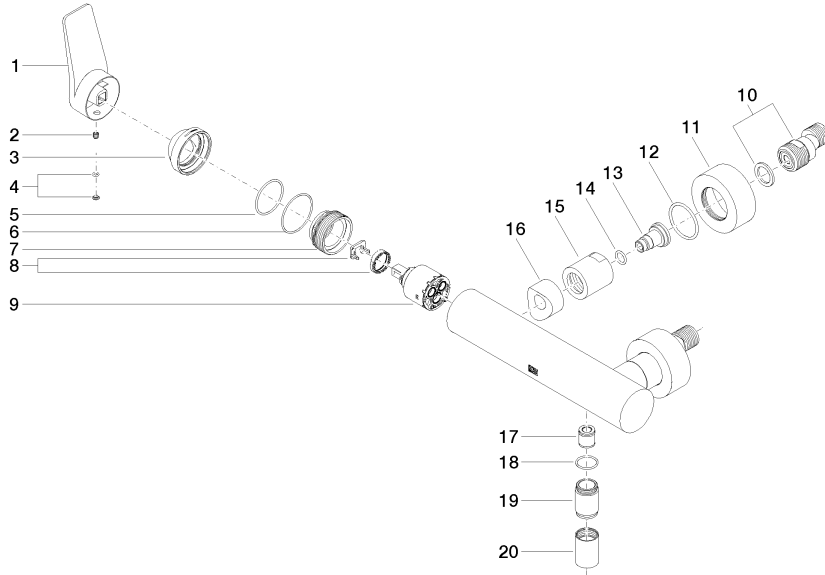

33 300 845

- 3/8" shower outlet
- slide-on rosettes Ø 60 mm
- 1/2" connection
- gauge 150 mm - 15 mm
- WRAS 2207008

Intrinsic protection against back flow.

	Dark Chrome	33 300 845-19
	Chrome	33 300 845-00
	Brushed Platinum	33 300 845-06
	Brushed Light Gold	33 300 845-27
	Matte Black	33 300 845-33
	Brushed Chrome	33 300 845-93
	Brushed Dark Platinum	33 300 845-99

33 300 845

mm [inches]

**Flow rate chart**

**Codes & Standards**

DIN 4109

ISO 3822

Scottish Water  
Byelaws

UK Water Supply  
Regulations

## LISSÉ Single-lever shower mixer for wall mounting - Dark Chrome

---

LISSÉ

33 300 845

# LISSÉ Single-lever shower mixer for wall mounting - Dark Chrome

LISSÉ

33 300 845