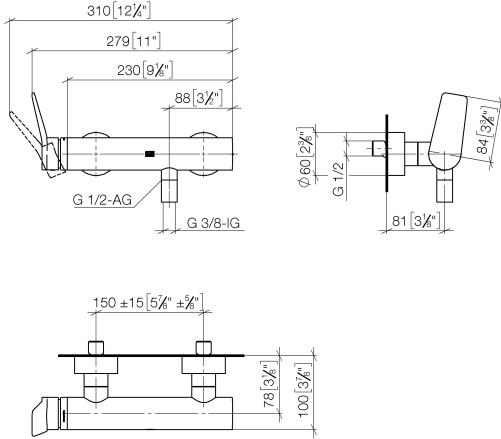

33 300 845

- 3/8" shower outlet
- slide-on rosettes Ø 60 mm
- 1/2" connection
- gauge 150 mm - 15 mm
- WRAS 2207008

Intrinsic protection against back flow.

	Dark Chrome	33 300 845-19
	Chrome	33 300 845-00
	Brushed Platinum	33 300 845-06
	Brushed Light Gold	33 300 845-27
	Matte Black	33 300 845-33
	Brushed Chrome	33 300 845-93
	Brushed Dark Platinum	33 300 845-99

33 300 845

mm [inches]

**Flow rate chart**

**Codes & Standards**

DIN 4109

ISO 3822

Scottish Water  
Byelaws

UK Water Supply  
Regulations

# LISSÉ Single-lever shower mixer for wall mounting - Dark Chrome

LISSÉ

33 300 845