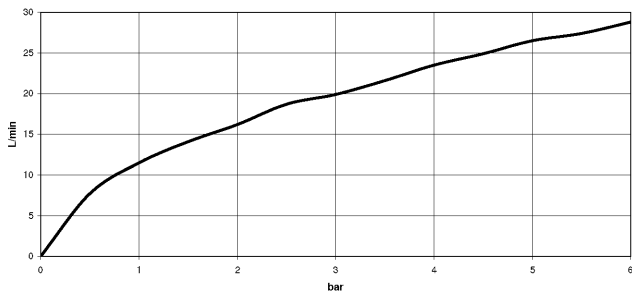

33 300 845

- 3/8" shower outlet
- slide-on rosettes Ø 60 mm
- 1/2" connection
- gauge 150 mm - 15 mm
- WRAS 2207008

Intrinsic protection against back flow.

	Dark Chrome	33 300 845-19
	Chrome	33 300 845-00
	Brushed Platinum	33 300 845-06
	Brushed Light Gold	33 300 845-27
	Matte Black	33 300 845-33
	Brushed Chrome	33 300 845-93
	Brushed Dark Platinum	33 300 845-99

33 300 845

mm [inches]

**Flow rate chart**

**Codes & Standards**

DIN 4109

ISO 3822

Scottish Water  
Byelaws

UK Water Supply  
Regulations