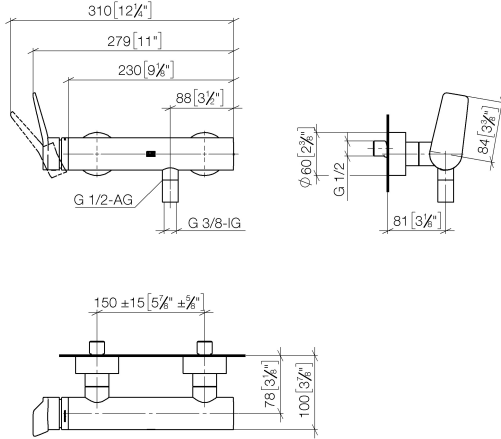

LISSÉ Single-lever shower mixer for wall mounting - Brushed Light Gold

33 300 845 Product version from 4/1/2024

- 3/8" shower outlet
- slide-on rosettes Ø 60 mm
- 1/2" connection
- gauge 150 mm - 15 mm
- WRAS

LISSÉ Single-lever shower mixer for wall mounting - Brushed Light Gold

33 300 845 Product version from 4/1/2024

mm [inches]

Flow rate chart

Codes & Standards

DIN 4109

ISO 3822

Ü-Zeichen

LISSÉ Single-lever shower mixer for wall mounting - Brushed Light Gold

33 300 845 Product version from 4/1/2024

Certificates

LGA_9

LISSÉ Single-lever shower mixer for wall mounting - Brushed Light Gold

33 300 845 Product version from 4/1/2024

Parts for other finishes can be found here: [Chrome](#)

Spare parts list

No.	Item Number	Name	Quantity used	Delivery time
1	09 20 84 021-27	handle	1	60
2	90 31 11 030 00 90	pin	1	2
3	09 28 30 032-27	cover	1	60
4	90 31 20 087 00-27	plug	1	30
5	09 14 10 102 90	seal	1	2
6	09 14 10 190 90	seal	1	2
7	90 15 05 046 01 90	cartridge	1	2
8	04 11 04 030 00 90	connection	2	2
9	09 27 62 004-27	rosette	2	60
10	09 14 10 119 90	seal	2	2
11	09 29 05 005 20-27	nipple	2	-
Spare part can no longer be ordered, please order the replacement item				
12	09 14 10 008 90	seal	2	2
13	09 23 10 048-27	nut	2	60
14	09 18 40 059-27	sleeve	2	60
15	90 23 01 141 00 90	back-flow preventer	1	2
16	90 14 10 032 00 90	seal	1	2
17	09 24 03 115 20-27	nipple	1	60
18	90 21 02 069 00-27	cover	1	30