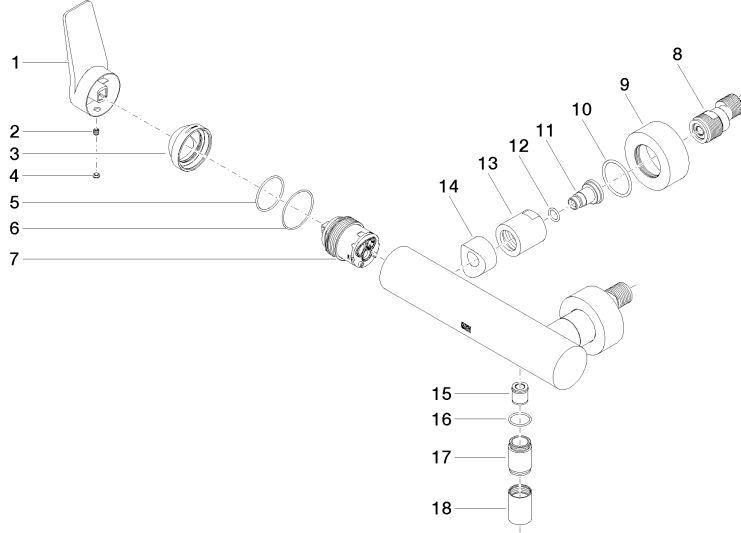

LISSÉ Single-lever shower mixer for wall mounting - Brushed Light Gold

33 300 845 Product version from 4/1/2024

- 3/8" shower outlet
- slide-on rosettes Ø 60 mm
- 1/2" connection
- gauge 150 mm - 15 mm
- WRAS

LISSÉ Single-lever shower mixer for wall mounting - Brushed Light Gold

33 300 845 Product version from 4/1/2024

mm [inches]

Flow rate chart

Codes & Standards

DIN 4109

ISO 3822

Ü-Zeichen

LISSÉ Single-lever shower mixer for wall mounting - Brushed Light Gold

33 300 845 Product version from 4/1/2024

Certificates

LGA_9

LISSÉ Single-lever shower mixer for wall mounting - Brushed Light Gold

33 300 845 Product version from 4/1/2024

Parts for other finishes can be found here: [Chrome](#)

Spare parts list

No.	Item Number	Name	Quantity used	Delivery time
1	09 20 84 021-27	handle	1	60
2	90 31 11 030 00 90	pin	1	2
3	09 28 30 032-27	cover	1	60
4	90 31 20 087 00-27	plug	1	30
5	09 14 10 102 90	seal	1	2
6	09 14 10 190 90	seal	1	2
7	90 15 05 046 01 90	cartridge	1	2
8	04 11 04 030 00 90	connection	2	2
9	09 27 62 004-27	rosette	2	60
10	09 14 10 119 90	seal	2	2
11	09 29 05 005 20-27	nipple	2	-
Spare part can no longer be ordered, please order the replacement item				
12	09 14 10 008 90	seal	2	2
13	09 23 10 048-27	nut	2	60
14	09 18 40 059-27	sleeve	2	60
15	90 23 01 141 00 90	back-flow preventer	1	2
16	90 14 10 032 00 90	seal	1	2
17	09 24 03 115 20-27	nipple	1	60
18	90 21 02 069 00-27	cover	1	30