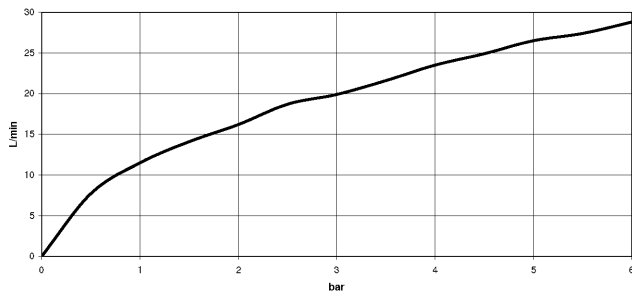

LISSÉ Single-lever shower mixer for wall mounting - Brushed Light Gold

33 300 845 Product version from 4/1/2024

mm [inches]

Flow rate chart

Codes & Standards

DIN 4109

ISO 3822

Ü-Zeichen