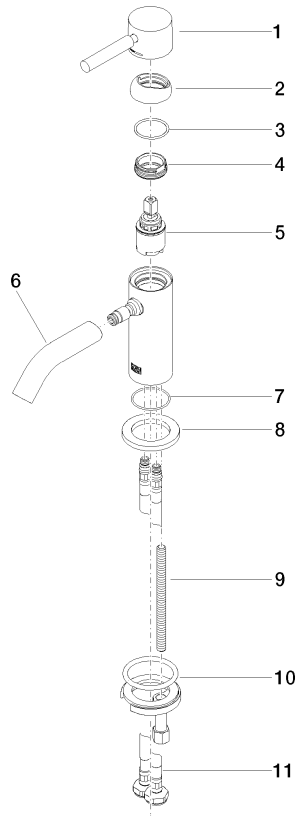

## META Single-lever basin mixer without pop-up waste - Brushed Platinum

33 525 660 Product version from 1/23/2020

- 105mm projection
- fixed spout
- circular, air-enriched flow
- height of mixer 138 mm
- height up to aerator 57 mm
- hole diameter 35 mm
- rosette Ø 50 mm optional
- 2x screw-in M 8 x 1 pressure hose, leak-tested
- max. flow 5.7 l/min
- lead-free
- This product can help a building meet the requirements of Green Building Rating Systems, e.g. LEED®, BREEAM®, DGNB
- WRAS

## META Single-lever basin mixer without pop-up waste - Brushed Platinum

---

33 525 660 Product version from 1/23/2020

### Certificates

---

LGA\_29

DVGW\_DW-  
6506DN0

WRAS\_2003

**META Single-lever basin mixer without pop-up waste - Brushed Platinum**

33 525 660 Product version from 1/23/2020

Parts for other finishes can be found here: [Chrome](#)

**Spare parts list**

No.	Item Number	Name	Quantity used	Delivery time
1	90 20 66 009 00-06	handle	1	10
2	09 28 30 043-06	cover	1	10
3	09 14 10 120 90	seal	1	2
4	09 24 04 266 90	nut	1	2
5	90 15 05 044 00 90	cartridge	1	2
6	90 11 06 212 00-06	spout	1	10
7	09 14 10 202 90	seal	1	2
8	09 27 66 006-06	rosette	1	10
9	09 31 11 012 90	pin	1	2
10	04 30 11 038 00 90	fixing set	1	2
11	04 30 04 100 00 90	hose	2	2