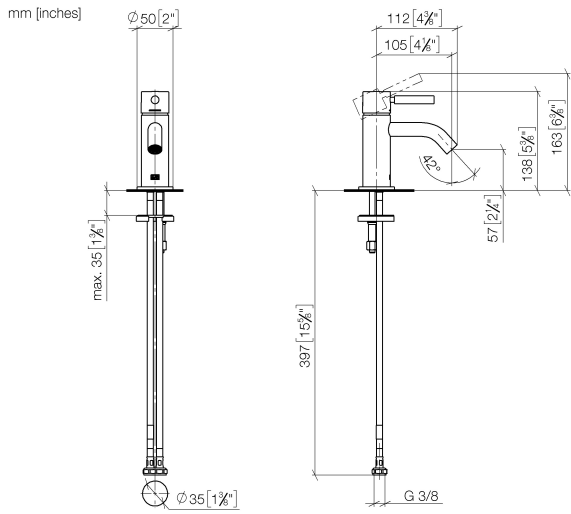

## META Single-lever basin mixer without pop-up waste - Brushed Platinum

33 525 660 Product version from 1/23/2020

- 105mm projection
- fixed spout
- circular, air-enriched flow
- height of mixer 138 mm
- height up to aerator 57 mm
- hole diameter 35 mm
- rosette Ø 50 mm optional
- 2x screw-in M 8 x 1 pressure hose, leak-tested
- max. flow 5.7 l/min
- lead-free
- This product can help a building meet the requirements of Green Building Rating Systems, e.g. LEED®, BREEAM®, DGNB
- WRAS

**META Single-lever basin mixer without pop-up waste - Brushed Platinum**

33 525 660 Product version from 1/23/2020

**Flow rate chart**

**Codes & Standards**

DIN 4109

EN 817

ISO 3822

Scottish Water  
Byelaws

## META Single-lever basin mixer without pop-up waste - Brushed Platinum

---

33 525 660 Product version from 1/23/2020

**Spare parts list**

No.	Item Number	Name	Quantity used	Delivery time
1	90 20 66 009 00-06	handle	1	10
2	09 28 30 043-06	cover	1	10
3	09 14 10 120 90	seal	1	2
4	09 24 04 266 90	nut	1	2
5	90 15 05 044 00 90	cartridge	1	2
6	90 11 06 212 00-06	spout	1	10
7	09 14 10 202 90	seal	1	2
8	09 27 66 006-06	rosette	1	10
9	09 31 11 012 90	pin	1	2
10	04 30 11 038 00 90	fixing set	1	2
11	04 30 04 100 00 90	hose	2	2