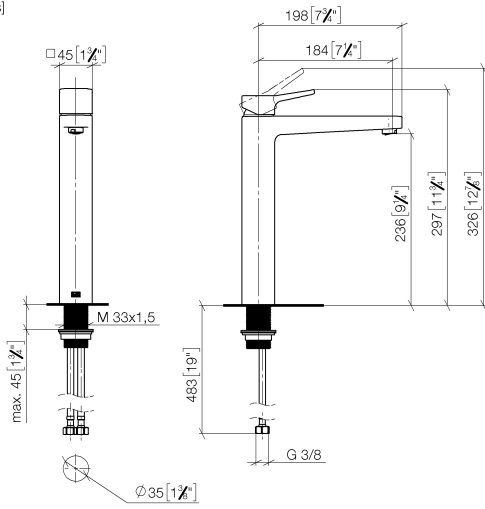

## DORNBRACHT YARRE Single-lever basin mixer with raised base without pop-up waste - Chrome

---

33 537 832

- 180mm projection
- fixed spout
- circular, air-enriched flow
- height of mixer 297 mm
- height up to aerator 236 mm
- hole diameter 35 mm
- 2x screw-in M 8 x 1 pressure hose, leak-tested
- max. flow 6.8 l/min
- WRAS 240104004

## DORNBRACHT YARRE Single-lever basin mixer with raised base without pop-up waste - Chrome

33 537 832  
mm [inches]

### Flow rate chart

**Spare parts list**

No.	Item Number	Name	Quantity used	Delivery time
1	90 20 83 004 00-00	handle	1	2
2	90 21 02 400 00-00	cover	1	2
3	90 23 10 140 00 90	nut	1	2
4	90 15 05 502 00 90	cartridge	1	2
5	90 23 01 177 00-00	aerator	1	2
6	90 14 05 082 00 90	seal	1	2
7	90 30 11 505 00 90	fixing set	1	2
8	90 30 04 115 00 90	hose	1	2