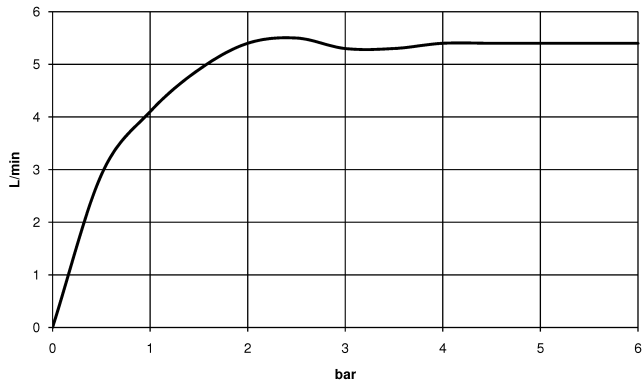

## DORNBRACHT YARRE Single-lever basin mixer with raised base without pop-up waste - Chrome

---

33 537 832

- 180mm projection
- fixed spout
- circular, air-enriched flow
- height of mixer 297 mm
- height up to aerator 236 mm
- hole diameter 35 mm
- 2x screw-in M 8 x 1 pressure hose, leak-tested
- max. flow 6.8 l/min
- WRAS 240104004

## DORNBRACHT YARRE Single-lever basin mixer with raised base without pop-up waste - Chrome

33 537 832  
mm [inches]

### Flow rate chart