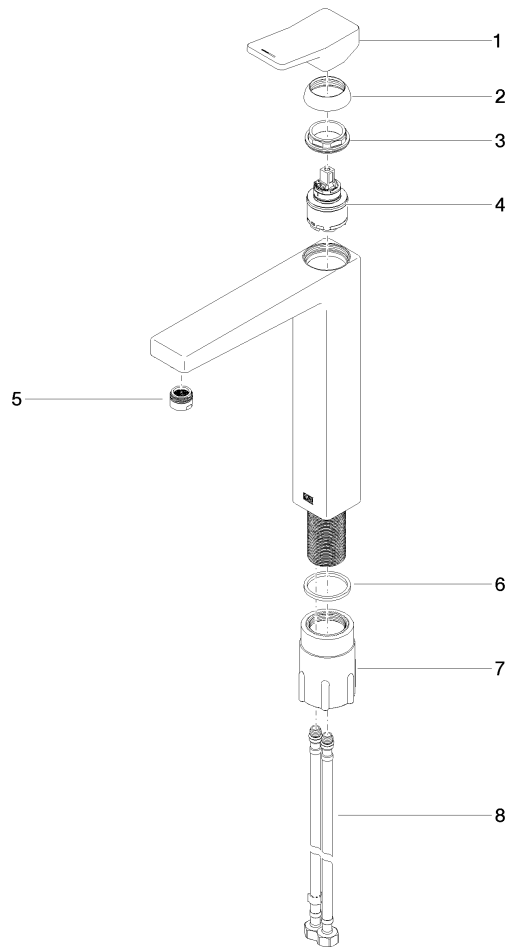

## DORNBRACHT YARRE Single-lever basin mixer with raised base without pop-up waste - Chrome

---

33 537 832

- 180mm projection
- fixed spout
- circular, air-enriched flow
- height of mixer 297 mm
- height up to aerator 236 mm
- hole diameter 35 mm
- 2x screw-in M 8 x 1 pressure hose, leak-tested
- max. flow 6.8 l/min
- WRAS 240104004

## DORNBRACHT YARRE Single-lever basin mixer with raised base without pop-up waste - Chrome

33 537 832  
mm [inches]

### Flow rate chart

**Spare parts list**

No.	Item Number	Name	Quantity used	Delivery time
1	90 20 83 004 00-00	handle	1	2
2	90 21 02 400 00-00	cover	1	2
3	90 23 10 140 00 90	nut	1	2
4	90 15 05 502 00 90	cartridge	1	2
5	90 23 01 177 00-00	aerator	1	2
6	90 14 05 082 00 90	seal	1	2
7	90 30 11 505 00 90	fixing set	1	2
8	90 30 04 115 00 90	hose	1	2