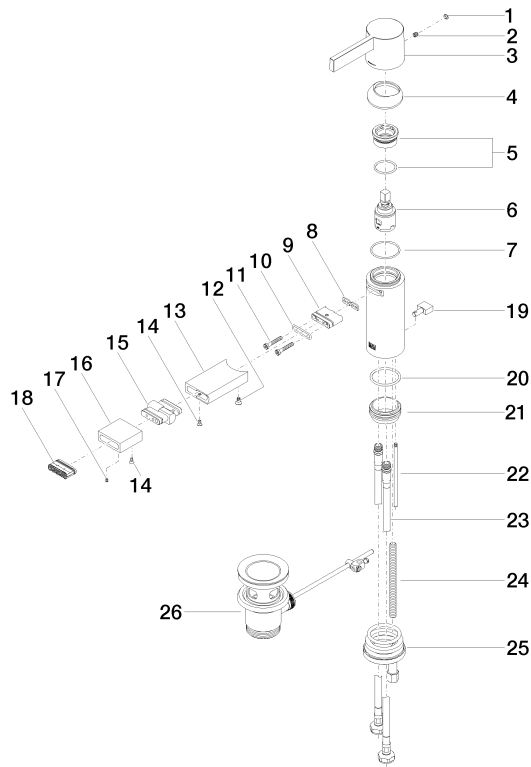

Single-lever bidet mixer with pop-up waste - Chrome

IMO

33 600 670

- 130mm projection
- fixed spout
- ball-joint pivotable through 30°
- rectangular, air-enriched flow
- height of mixer 188 mm
- height up to aerator 77 mm
- hole diameter 35 mm
- 2x screw-in M 10 x 1 pressure hose, leak-tested
- max. flow 7 l/min

mm [inches]

Flow rate chart

Trajectory diagram

Codes & Standards

DIN 4109

ISO 3822

Ü-Zeichen

Single-lever bidet mixer with pop-up waste - Chrome

Product version from 5/10/2021

Single-lever bidet mixer with pop-up waste - Chrome

IMO

33 600 670

Spare parts list

Product version up to 10/10/2018

Product version from 10/10/2018 to 5/10/2021

Product version from 5/10/2021 to 5/11/2021

Product version from 5/10/2021

No.	Item Number	Name	Quantity used	Delivery time
	90 31 20 087 00-00	plug	29	10