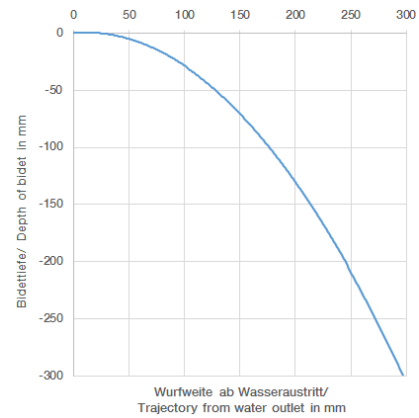

Single-lever bidet mixer with pop-up waste - Chrome

IMO

33 600 670

- 130mm projection
- fixed spout
- ball-joint pivotable through 30°
- rectangular, air-enriched flow
- height of mixer 188 mm
- height up to aerator 77 mm
- hole diameter 35 mm
- 2x screw-in M 10 x 1 pressure hose, leak-tested
- max. flow 7 l/min

mm [inches]

Flow rate chart

Trajectory diagram

Codes & Standards

DIN 4109

ISO 3822

Ü-Zeichen

Single-lever bidet mixer with pop-up waste - Chrome