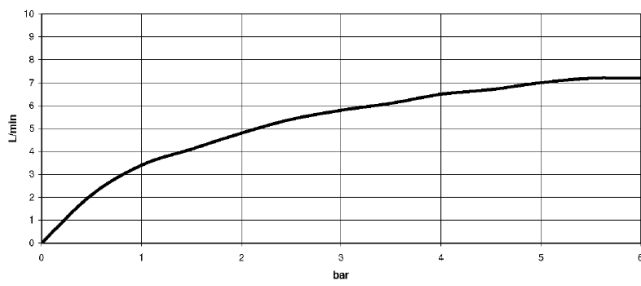

Flow rate chart