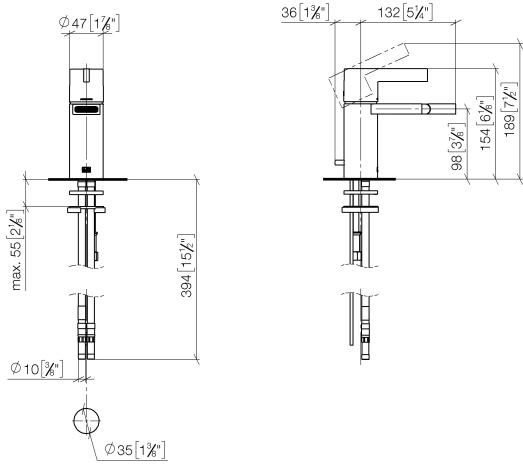

Single-lever bidet mixer with pop-up waste - Chrome

IMO

33 600 670

- 130mm projection
- fixed spout
- ball-joint pivotable through 30°
- rectangular, air-enriched flow
- height of mixer 188 mm
- height up to aerator 77 mm
- hole diameter 35 mm
- 2x screw-in M 10 x 1 pressure hose, leak-tested
- max. flow 7 l/min

mm [inches]

Flow rate chart

Trajectory diagram

Codes & Standards

DIN 4109

ISO 3822

Ü-Zeichen

Single-lever bidet mixer with pop-up waste - Chrome

Product version from 5/10/2021

Single-lever bidet mixer with pop-up waste - Chrome

IMO

33 600 670

Spare parts list

Product version up to 10/10/2018

Product version from 10/10/2018 to 5/10/2021

Product version from 5/10/2021 to 5/11/2021

Product version from 5/10/2021

No.	Item Number	Name	Quantity used	Delivery time
	90 31 20 087 00-00	plug	29	10