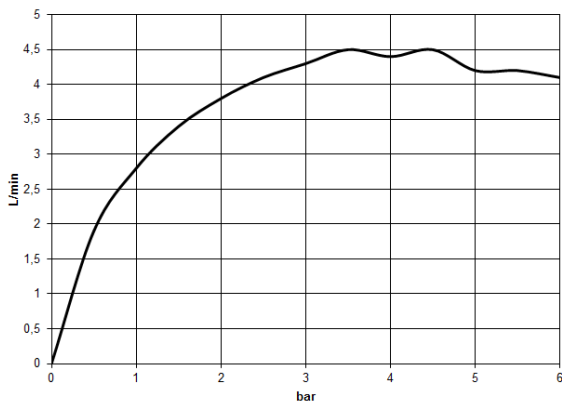

IMO Single-lever bidet mixer with pop-up waste - Chrome

IMO

33 600 671

- 125mm projection
- fixed spout
- ball-joint pivotable through 35°
- rectangular, air-enriched flow
- height of mixer 138 mm
- height up to aerator 89 mm
- hole diameter 35 mm
- 2x screw-in M 10 x 1 pressure hose, leak-tested
- max. flow 4.6 l/min

	Chrome	33 600 671-00
	Brushed Platinum	33 600 671-06
	Dark Chrome	33 600 671-19
	Matte Black	33 600 671-33
	Brushed Chrome	33 600 671-93
	Brushed Dark Platinum	33 600 671-99

33 600 671

mm [inches]

Flow rate chart

Product version from 4/1/2024

No.	Item Number	Name	Quantity used	Delivery time
	90 20 67 019 00-00	handle	15	10