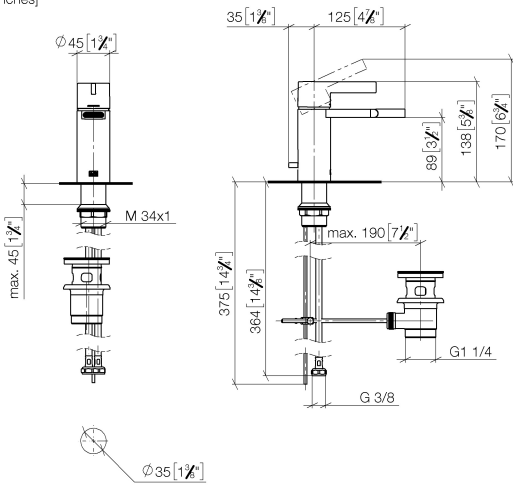

IMO Single-lever bidet mixer with pop-up waste - Chrome

IMO

33 600 671

- 125mm projection
- fixed spout
- ball-joint pivotable through 35°
- rectangular, air-enriched flow
- height of mixer 138 mm
- height up to aerator 89 mm
- hole diameter 35 mm
- 2x screw-in M 10 x 1 pressure hose, leak-tested
- max. flow 4.6 l/min

	Chrome	33 600 671-00
	Brushed Platinum	33 600 671-06
	Dark Chrome	33 600 671-19
	Matte Black	33 600 671-33
	Brushed Chrome	33 600 671-93
	Brushed Dark Platinum	33 600 671-99

33 600 671

mm [inches]

Flow rate chart

LGA_38

33 600 671

Product version from 4/1/2024

Parts for other finishes can be found here: Brushed Platinum

IMO Single-lever bidet mixer with pop-up waste - Chrome

IMO

33 600 671

Spare parts list

Product version from 4/1/2024

No.	Item Number	Name	Quantity used	Delivery time
	90 20 67 019 00-00	handle	15	10