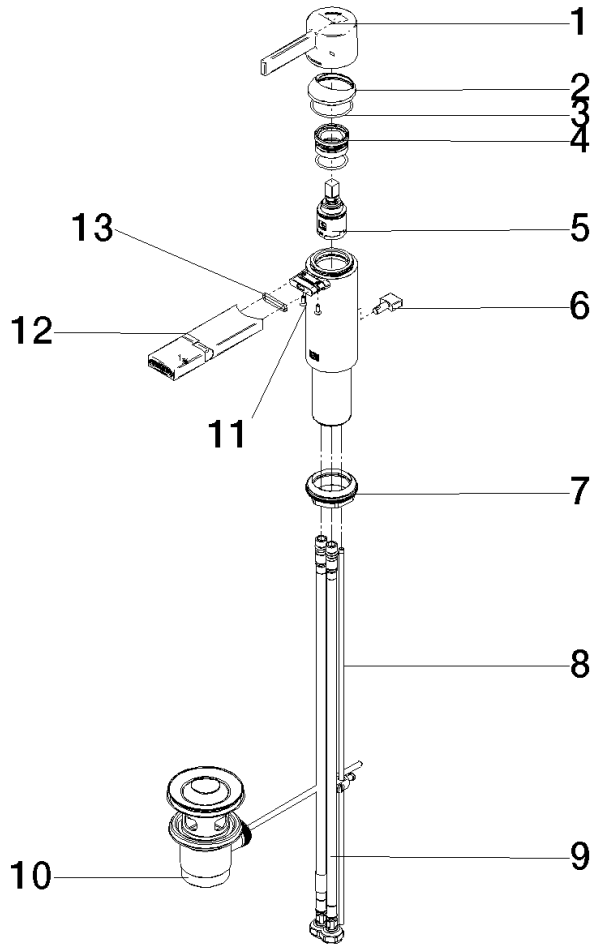

IMO Single-lever bidet mixer with pop-up waste - Chrome

IMO

33 600 671

- 125mm projection
- fixed spout
- ball-joint pivotable through 35°
- rectangular, air-enriched flow
- height of mixer 138 mm
- height up to aerator 89 mm
- hole diameter 35 mm
- 2x screw-in M 10 x 1 pressure hose, leak-tested
- max. flow 4.6 l/min

	Chrome	33 600 671-00
	Brushed Platinum	33 600 671-06
	Dark Chrome	33 600 671-19
	Matte Black	33 600 671-33
	Brushed Chrome	33 600 671-93
	Brushed Dark Platinum	33 600 671-99

33 600 671

mm [inches]

Flow rate chart

LGA_38

33 600 671

Product version from 4/1/2024

Parts for other finishes can be found here: Brushed Platinum

IMO Single-lever bidet mixer with pop-up waste - Chrome

IMO

33 600 671

Spare parts list

Product version from 4/1/2024

No.	Item Number	Name	Quantity used	Delivery time
	90 20 67 019 00-00	handle	15	10