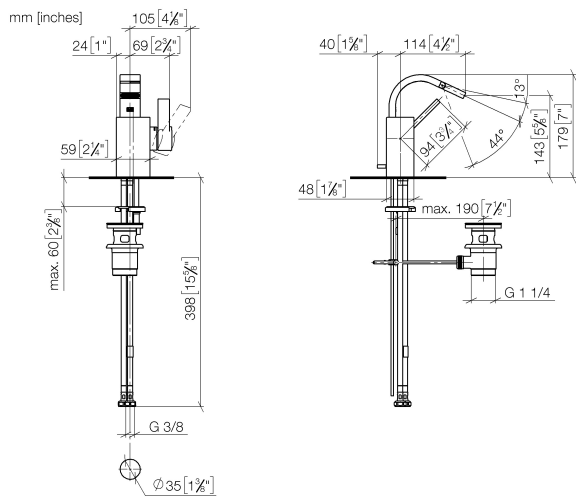

Single-lever bidet mixer with pop-up waste - Platinum

33 600 782 Product version from 5/5/2021

- 110mm projection
- ball-joint pivotable through 44°
- rectangular, air-enriched flow
- height of mixer 180 mm
- height up to aerator 140 mm
- hole diameter 35 mm
- 2x screw-in M 10 x 1 pressure hose, leak-tested
- max. flow 6 l/min
- WRAS

Single-lever bidet mixer with pop-up waste - Platinum

33 600 782 Product version from 5/5/2021

Flow rate chart

Codes & Standards

DIN 4109

ISO 3822

Scottish Water
Byelaws

UK Water Supply
Regulations

33 600 782 Product version from 5/5/2021

Parts for other
finishes can be found
here: [Chrome](#)

Single-lever bidet mixer with pop-up waste - Platinum

33 600 782 Product version from 5/5/2021

Spare parts list

No.	Item Number	Name	Quantity used	Delivery time
1	90 28 22 265 00-08	spout	1	40
2	09 20 78 032-08	handle	1	40
3	90 15 05 042 00 90	cartridge	1	2
4	09 24 04 288 90	nut	1	2
5	09 14 10 137 90	seal	1	2
6	90 14 10 063 00 90	seal	1	2
7	09 31 11 152 90	pin	1	2
8	09 28 30 028-08	cover	1	40
9	09 20 78 057-08	handle	1	40
10	90 31 11 063 00 90	pin	1	2
11	90 31 20 109 00 90	plug	1	2
12	09 14 10 042 90	seal	1	2
13	09 24 04 289-08	nipple	1	40
14	09 14 10 166 90	seal	1	2
15	09 24 04 290 90	nipple	1	2
16	09 31 09 080-08	pull-rod	1	40
17	04 30 04 104 00 90	hose	2	2
18	09 14 10 132 90	seal	1	2
19	09 31 20 027 10-00	plug	1	10
20	04 30 11 038 75 90	fixing set	1	2
21	09 31 11 012 90	pin	1	2
22	90 11 01 001 00-08	pop-up waste	1	40