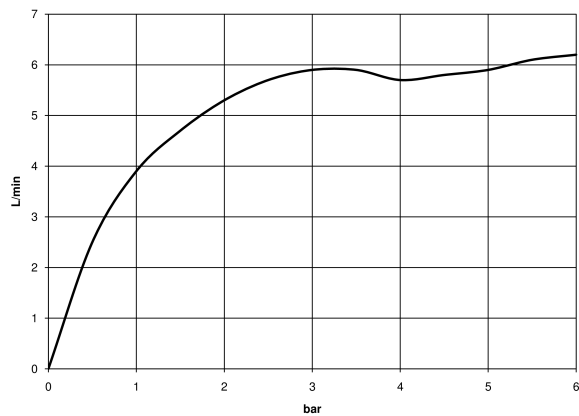

Single-lever bidet mixer with pop-up waste - Platinum

33 600 782 Product version from 5/5/2021

- 110mm projection
- ball-joint pivotable through 44°
- rectangular, air-enriched flow
- height of mixer 180 mm
- height up to aerator 140 mm
- hole diameter 35 mm
- 2x screw-in M 10 x 1 pressure hose, leak-tested
- max. flow 6 l/min
- WRAS

Single-lever bidet mixer with pop-up waste - Platinum

33 600 782 Product version from 5/5/2021

Flow rate chart

Codes & Standards

DIN 4109

ISO 3822

Scottish Water
Byelaws

UK Water Supply
Regulations