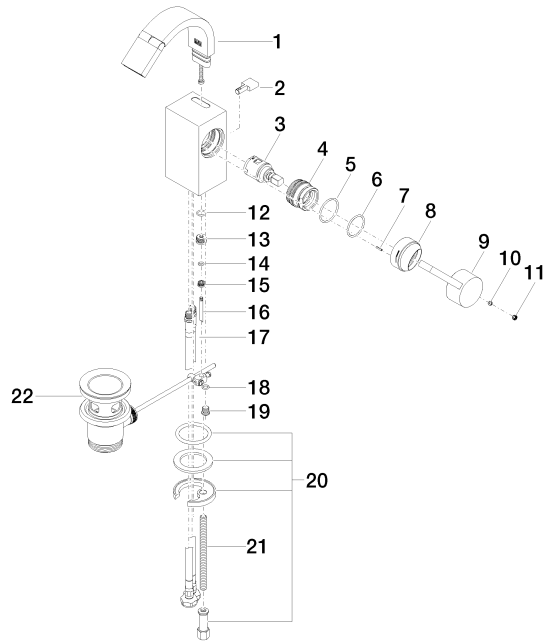

Single-lever bidet mixer with pop-up waste - Platinum

33 600 782 Product version from 5/5/2021

- 110mm projection
- ball-joint pivotable through 44°
- rectangular, air-enriched flow
- height of mixer 180 mm
- height up to aerator 140 mm
- hole diameter 35 mm
- 2x screw-in M 10 x 1 pressure hose, leak-tested
- max. flow 6 l/min
- WRAS

Single-lever bidet mixer with pop-up waste - Platinum

33 600 782 Product version from 5/5/2021

Flow rate chart

Codes & Standards

DIN 4109

ISO 3822

Scottish Water
Byelaws

UK Water Supply
Regulations

33 600 782 Product version from 5/5/2021

Parts for other
finishes can be found
here: [Chrome](#)

Single-lever bidet mixer with pop-up waste - Platinum

33 600 782 Product version from 5/5/2021

Spare parts list

No.	Item Number	Name	Quantity used	Delivery time
1	90 28 22 265 00-08	spout	1	40
2	09 20 78 032-08	handle	1	40
3	90 15 05 042 00 90	cartridge	1	2
4	09 24 04 288 90	nut	1	2
5	09 14 10 137 90	seal	1	2
6	90 14 10 063 00 90	seal	1	2
7	09 31 11 152 90	pin	1	2
8	09 28 30 028-08	cover	1	40
9	09 20 78 057-08	handle	1	40
10	90 31 11 063 00 90	pin	1	2
11	90 31 20 109 00 90	plug	1	2
12	09 14 10 042 90	seal	1	2
13	09 24 04 289-08	nipple	1	40
14	09 14 10 166 90	seal	1	2
15	09 24 04 290 90	nipple	1	2
16	09 31 09 080-08	pull-rod	1	40
17	04 30 04 104 00 90	hose	2	2
18	09 14 10 132 90	seal	1	2
19	09 31 20 027 10-00	plug	1	10
20	04 30 11 038 75 90	fixing set	1	2
21	09 31 11 012 90	pin	1	2
22	90 11 01 001 00-08	pop-up waste	1	40